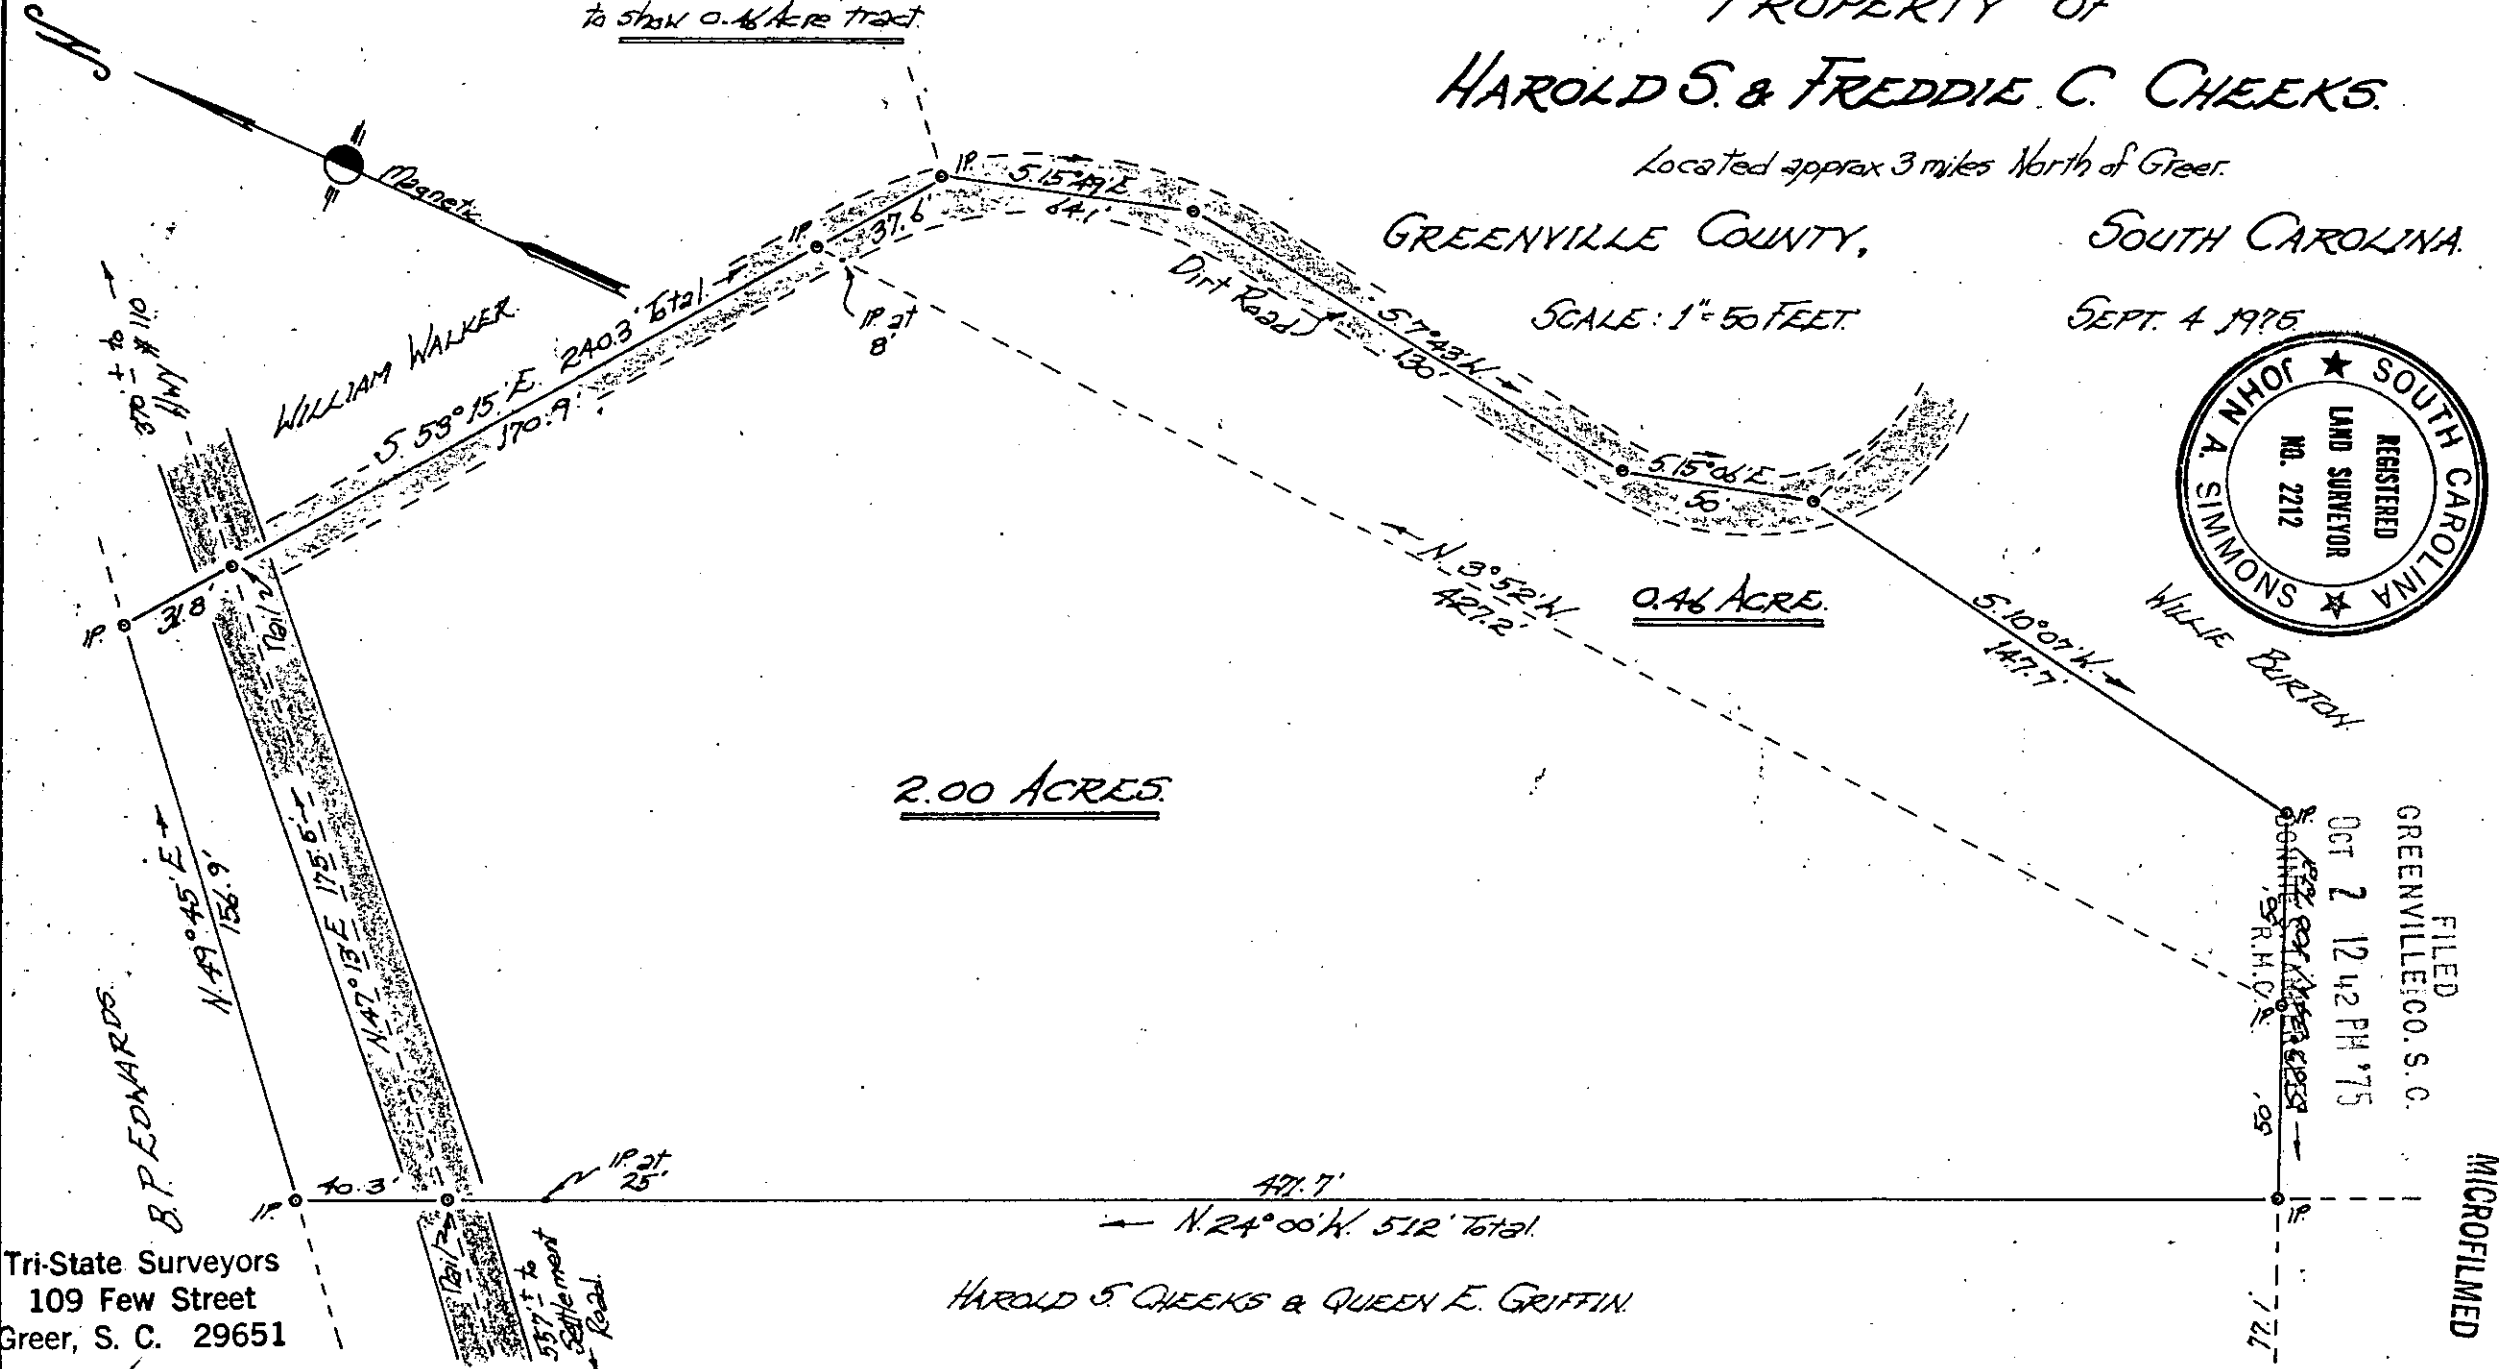

NOTE: Plat amended Sept. 23 1975  
to show 0.46 Acre tract.

# PROPERTY OF HAROLD S. & FREDDIE C. CHEEKS.

Located approx 3 miles North of Greer.

GREENVILLE COUNTY,

SOUTH CAROLINA.

SCALE: 1" = 50 FEET.

SEPT. 4 1975

2.00 ACRES.

0.46 ACRE.

Tri-State Surveyors  
109 Few Street  
Greer, S. C. 29651

HAROLD S. CHEEKS & QUEEN E. GRIFFIN.

FILED  
GREENVILLE CO. S. C.  
OCT 2 12 42 PM '75

MICROFILMED

5 N - 54 8832

RECORDING: 1.00