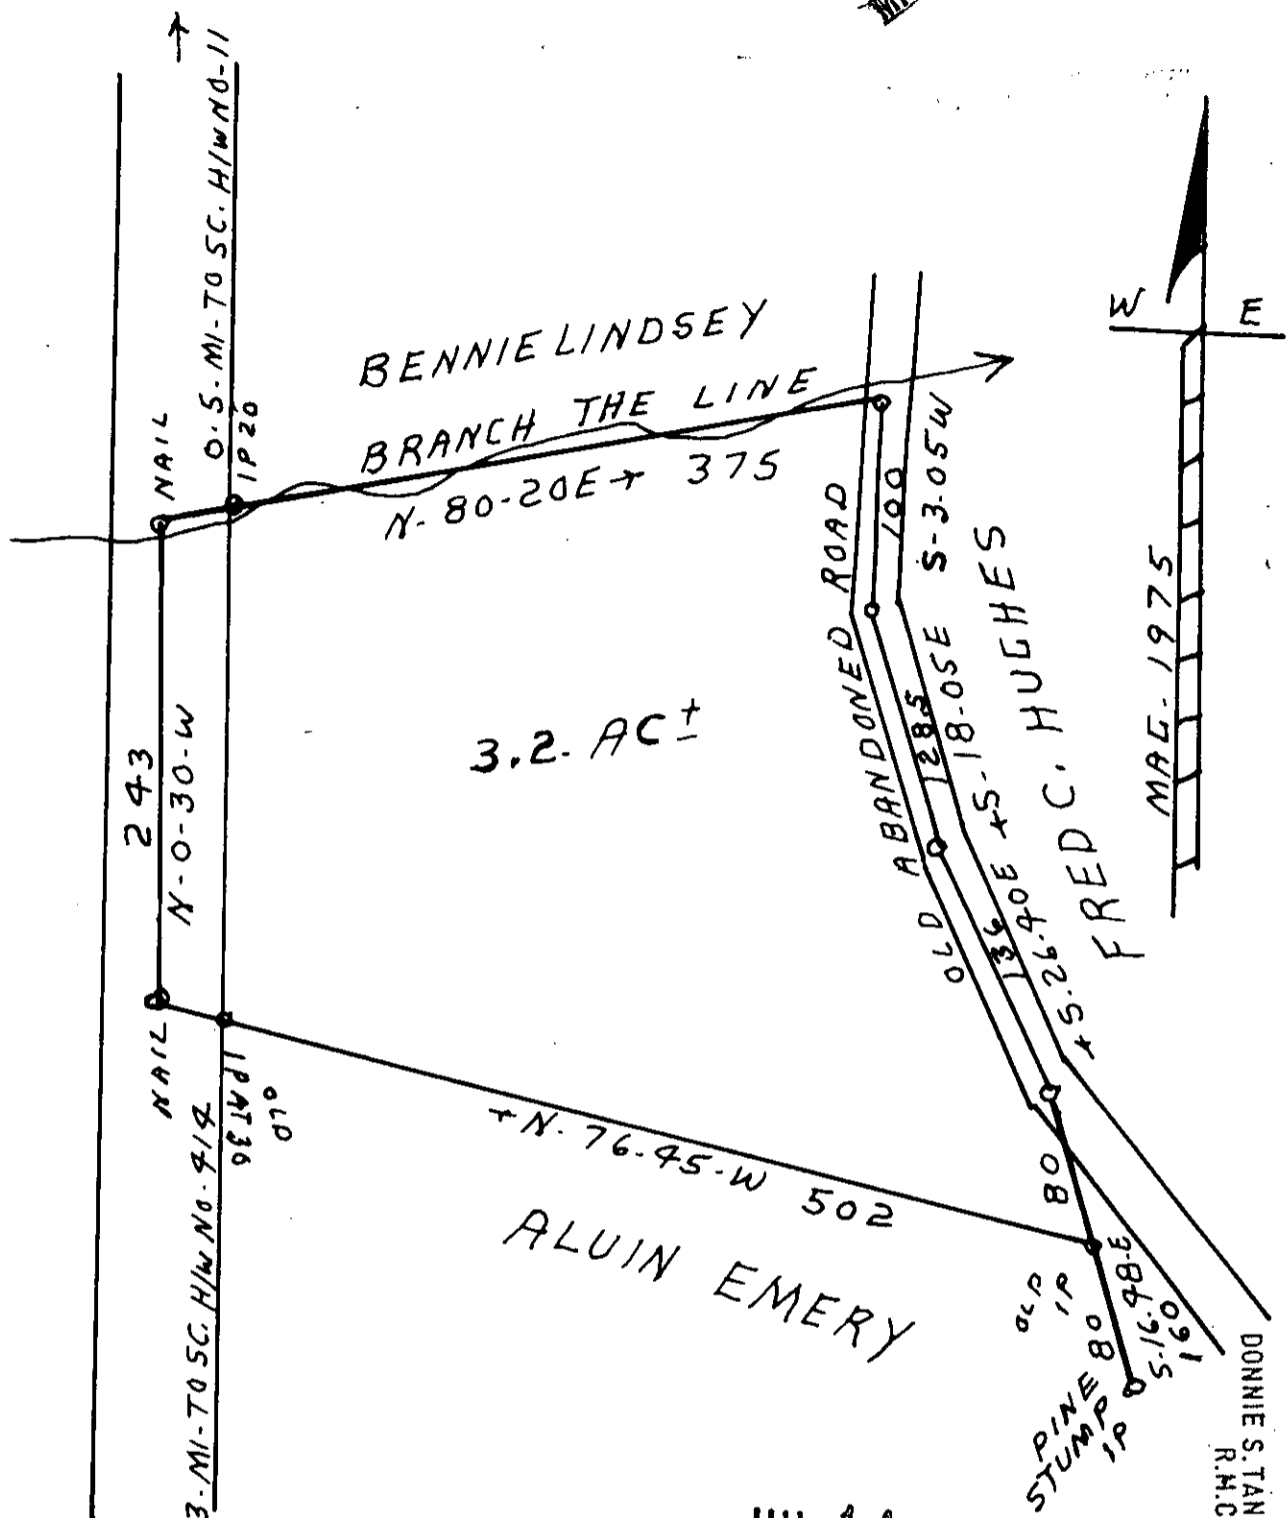

MICROFILMED

FILED
 GREENVILLE CO. S.C.
 JUL 14 4 15 PM '75
 DONNIE S. TANKERSLEY
 R.M.C.

JUL 14 1975
 1154

✓ 5 m-107

PROPERTY OF
 ALBERT EMERY
 GREENVILLE COUNTY SC
 1- MI- S- GLASSEY MT. CHURCH
 SEE- VOL- 453- PG- 19
 SCALE- 1" = 100' - 3-28-1975

CAROLINA SURVEYING Co.
 112 MANLY ST. GREENVILLE, S.C.
 R. B. BRUCE R.L.S. #1952

RECORDING FEE
 PAID \$ 1.00