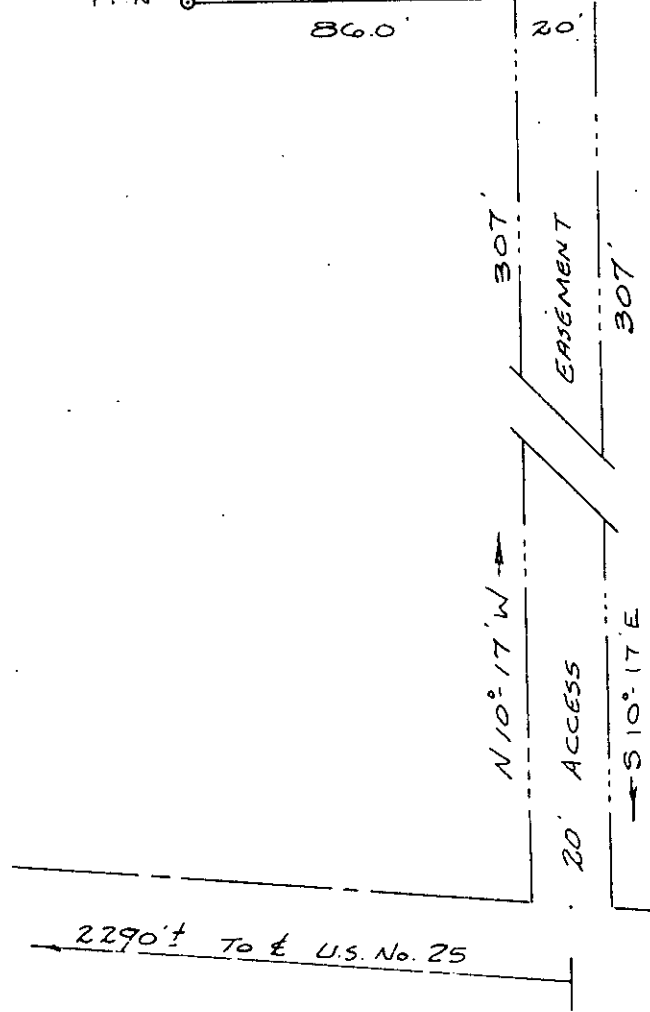

MICROFILMED

2.20 ACRES

P. BAYNE

P. BAYNE

I.P.N. 86.0' 20' 296.00' Tot. I.P.N.

P. BAYNE

PROPERTY OF
 MAY BAYNE PRUITT
 GREENVILLE CO., SOUTH CAROLINA
 SCALE: 1" = 50' 4-15-1974

R/W S.C. No. 11

✓ 5H-91
18515

GREENVILLE CO. S.C.
 FEB 7 12 36 PM '75
 DONNIE S. TANKERSLEY
 R.M.C.

SURVEY MADE BY THOMAS D. LINDSEY
 APPROVED BY THURL M. AMICK
 S.C. REG. L.S. No. 4032
 Thurl M. Amick

RECORDING FEE
 PAID \$ 2.00