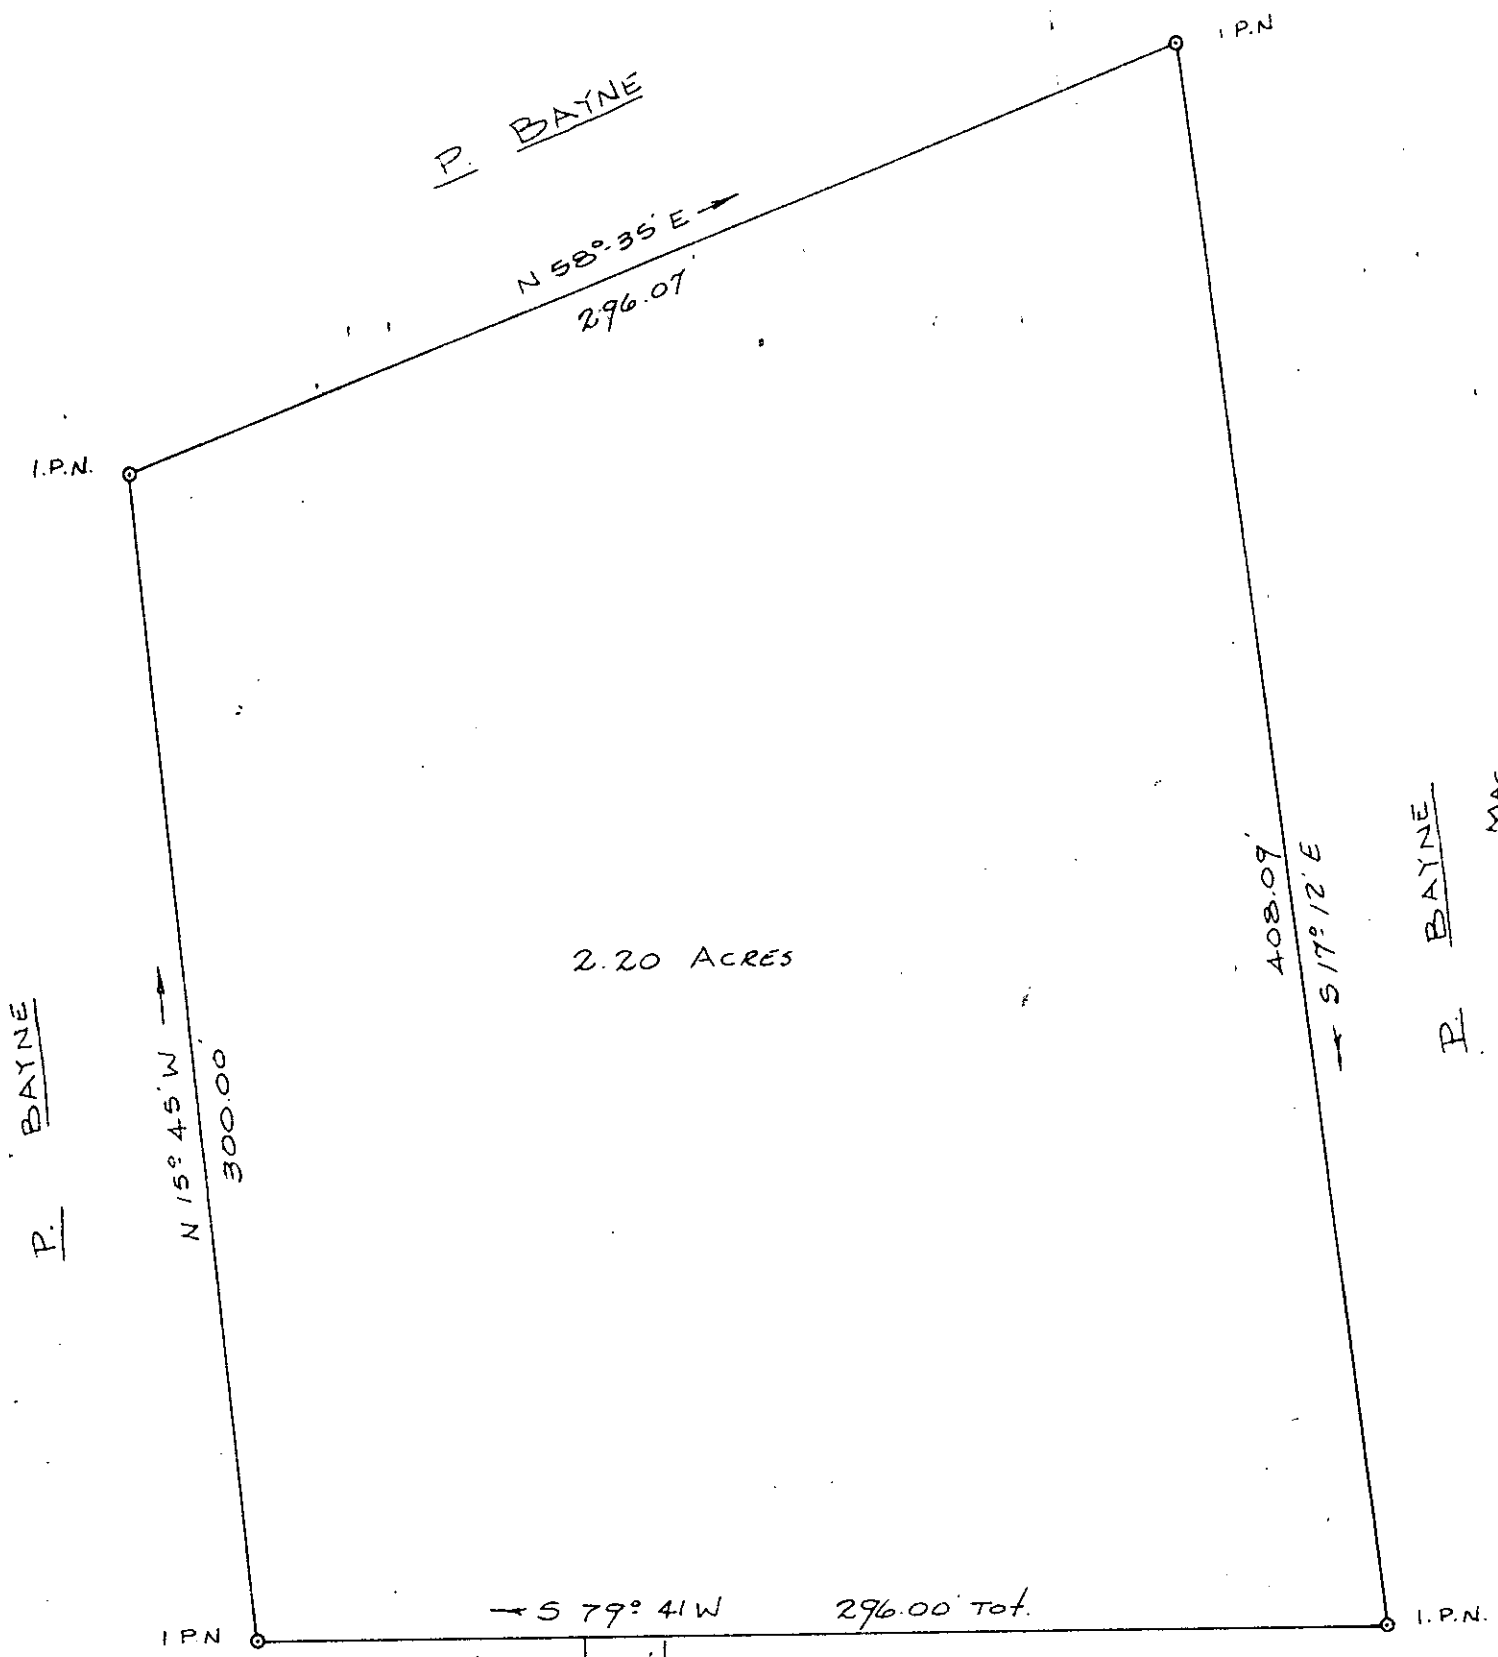

MICROFILMED

2.20 ACRES

P. BAYNE

P. BAYNE

I.P.N. 86.0' 20' 296.00' Tot. I.P.N.

P. BAYNE

PROPERTY OF
 MAY BAYNE PRUITT
 GREENVILLE CO., SOUTH CAROLINA
 SCALE: 1" = 50' 4-15-1974

R/W S.C. No. 11

✓ 5H-91
18515

GREENVILLE CO. S.C.
 FEB 7 12 36 PM '75
 DONNIE S. TANKERSLEY
 R.M.C.

SURVEY MADE BY THOMAS D. LINDSEY
 APPROVED BY THURL M. AMICK
 S.C. REG. L.S. No. 4032
 Thurl M. Amick

RECORDING FEE
 PAID \$ 2.00