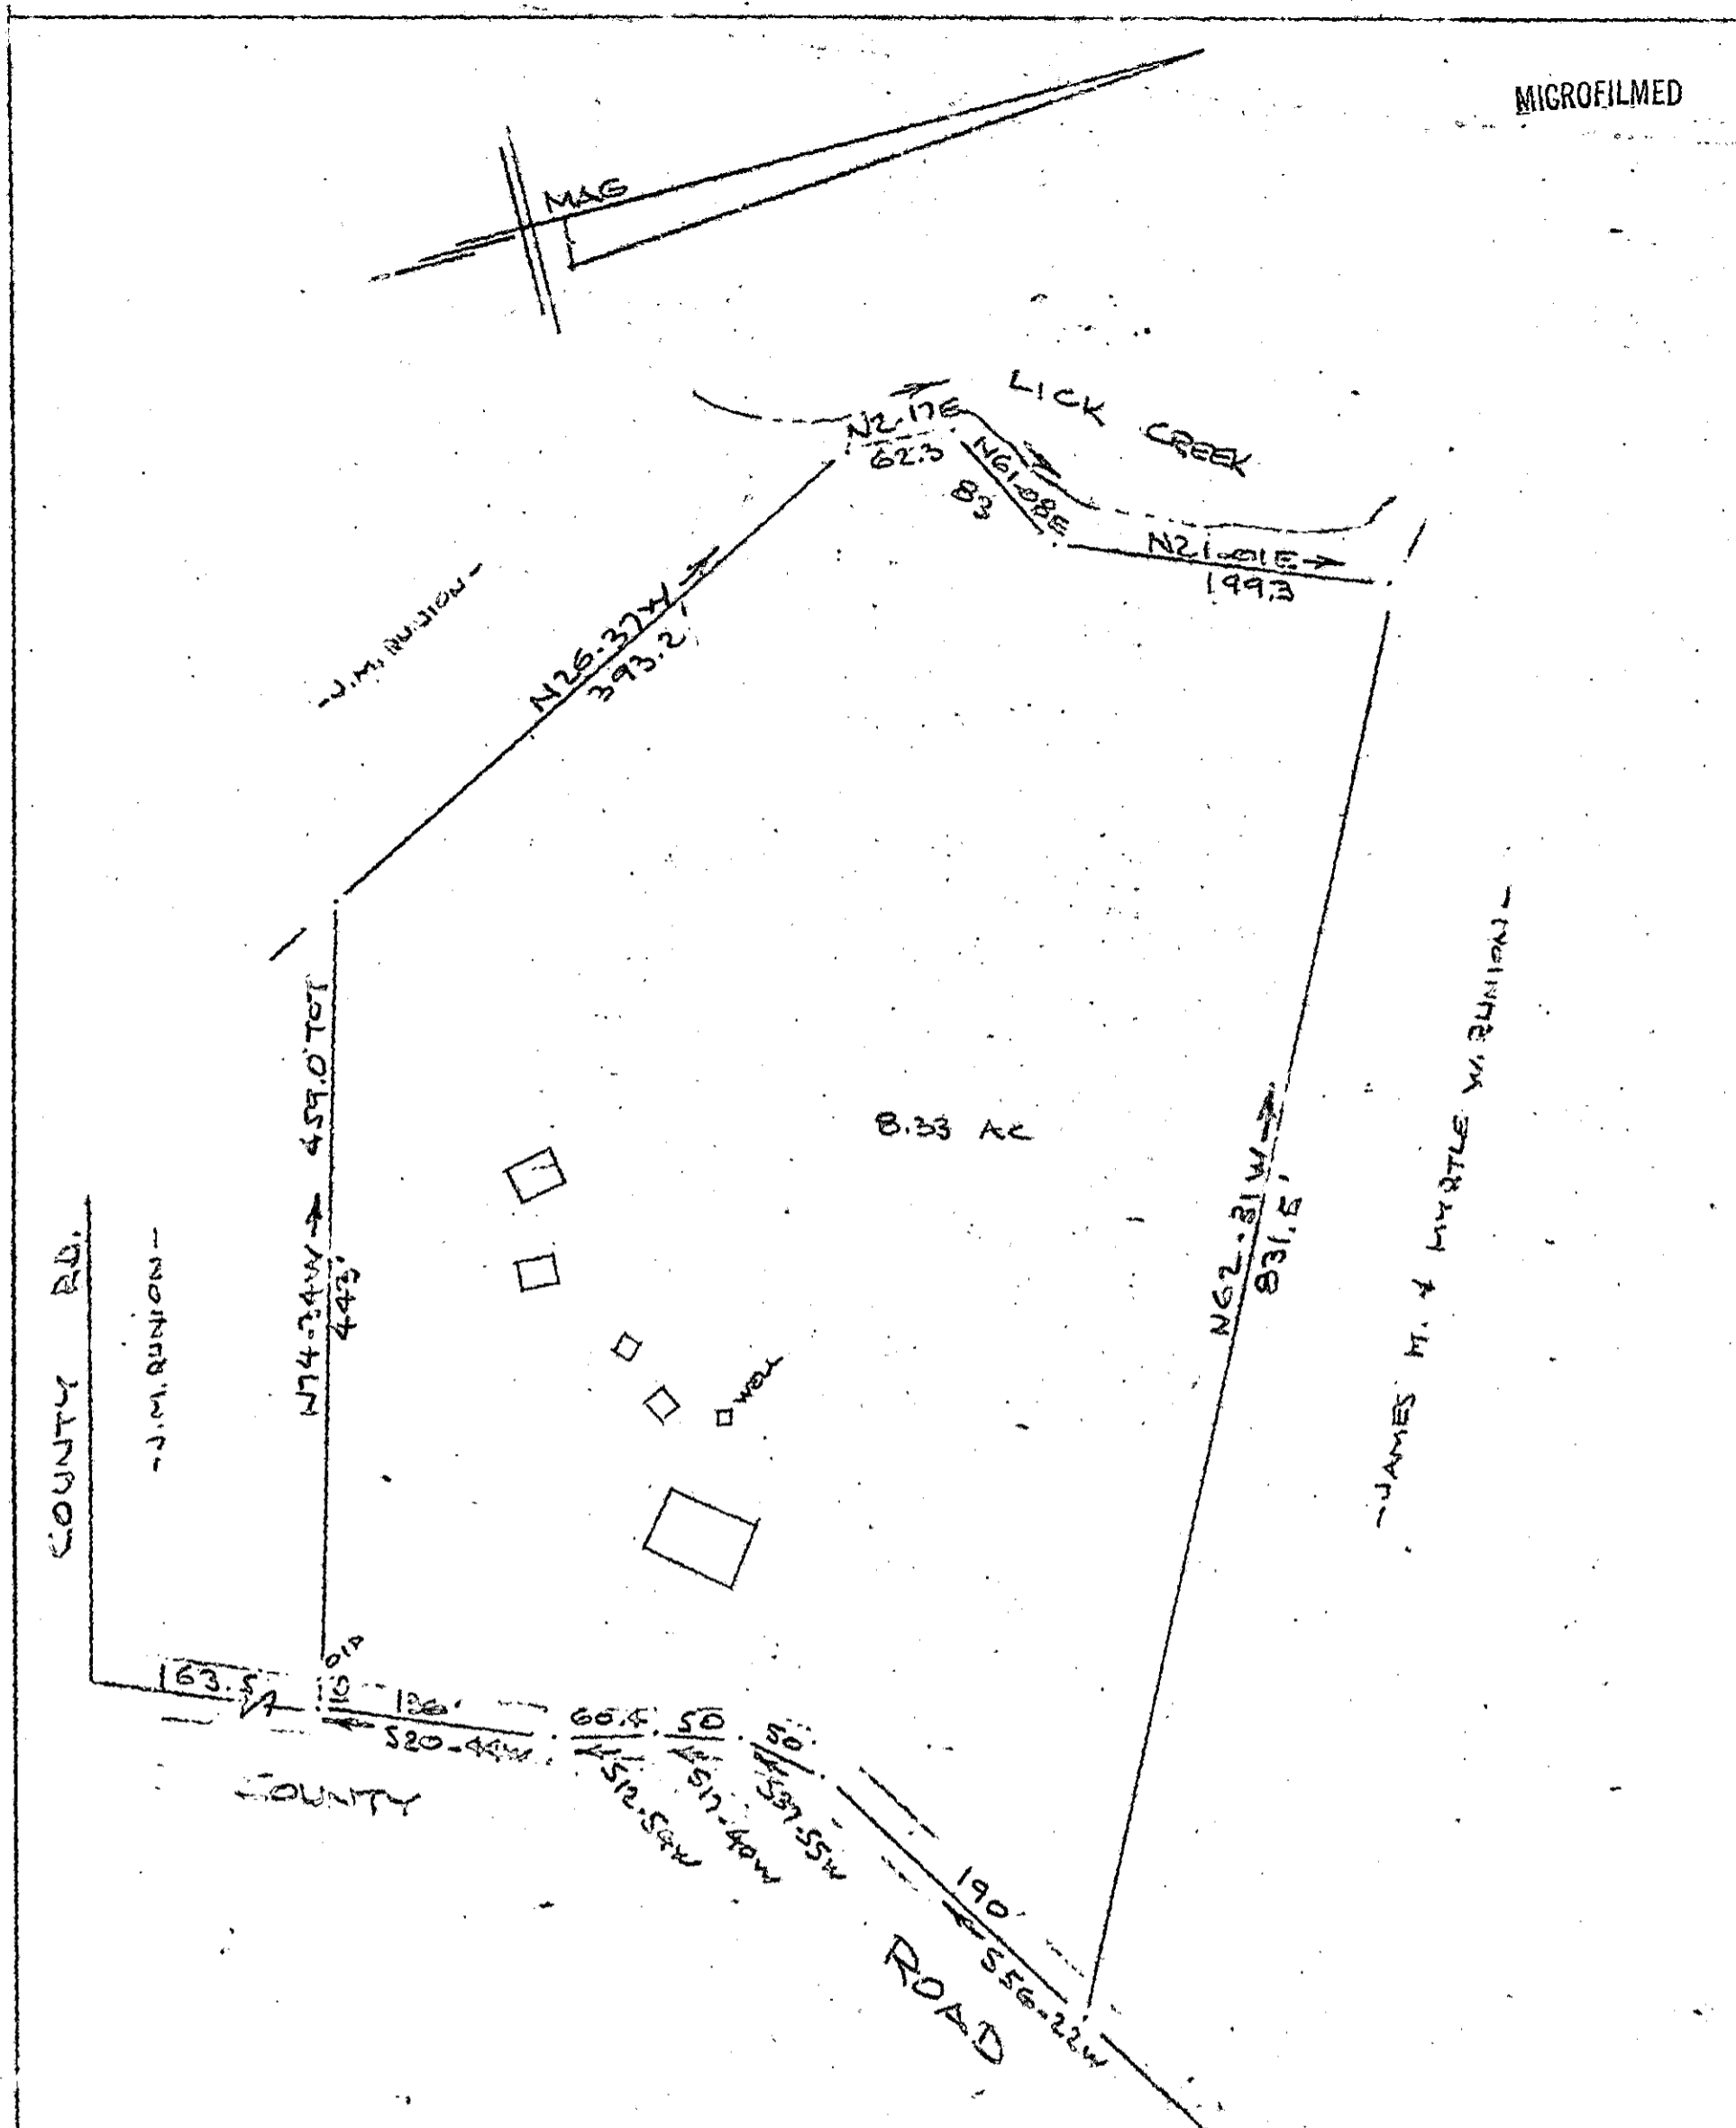

MICROFILMED

FILED
 GREENVILLE CO. S. C.
 DEC 3 9 16 AM '74
 DORRIS S. FAULKNER-SLEY
 R.M.C.

SURVEY PER
 ODA W. DAVIS
 NEAR GREENVILLE
 SCALE: 1"=100'
 SOUTH CAROLINA
 REGISTERED
 NO. 1952
 LAND SURVEYOR
 R. B. BRUCE
 CAROLINA SURVEYING CO.
 GREENVILLE, S.C.