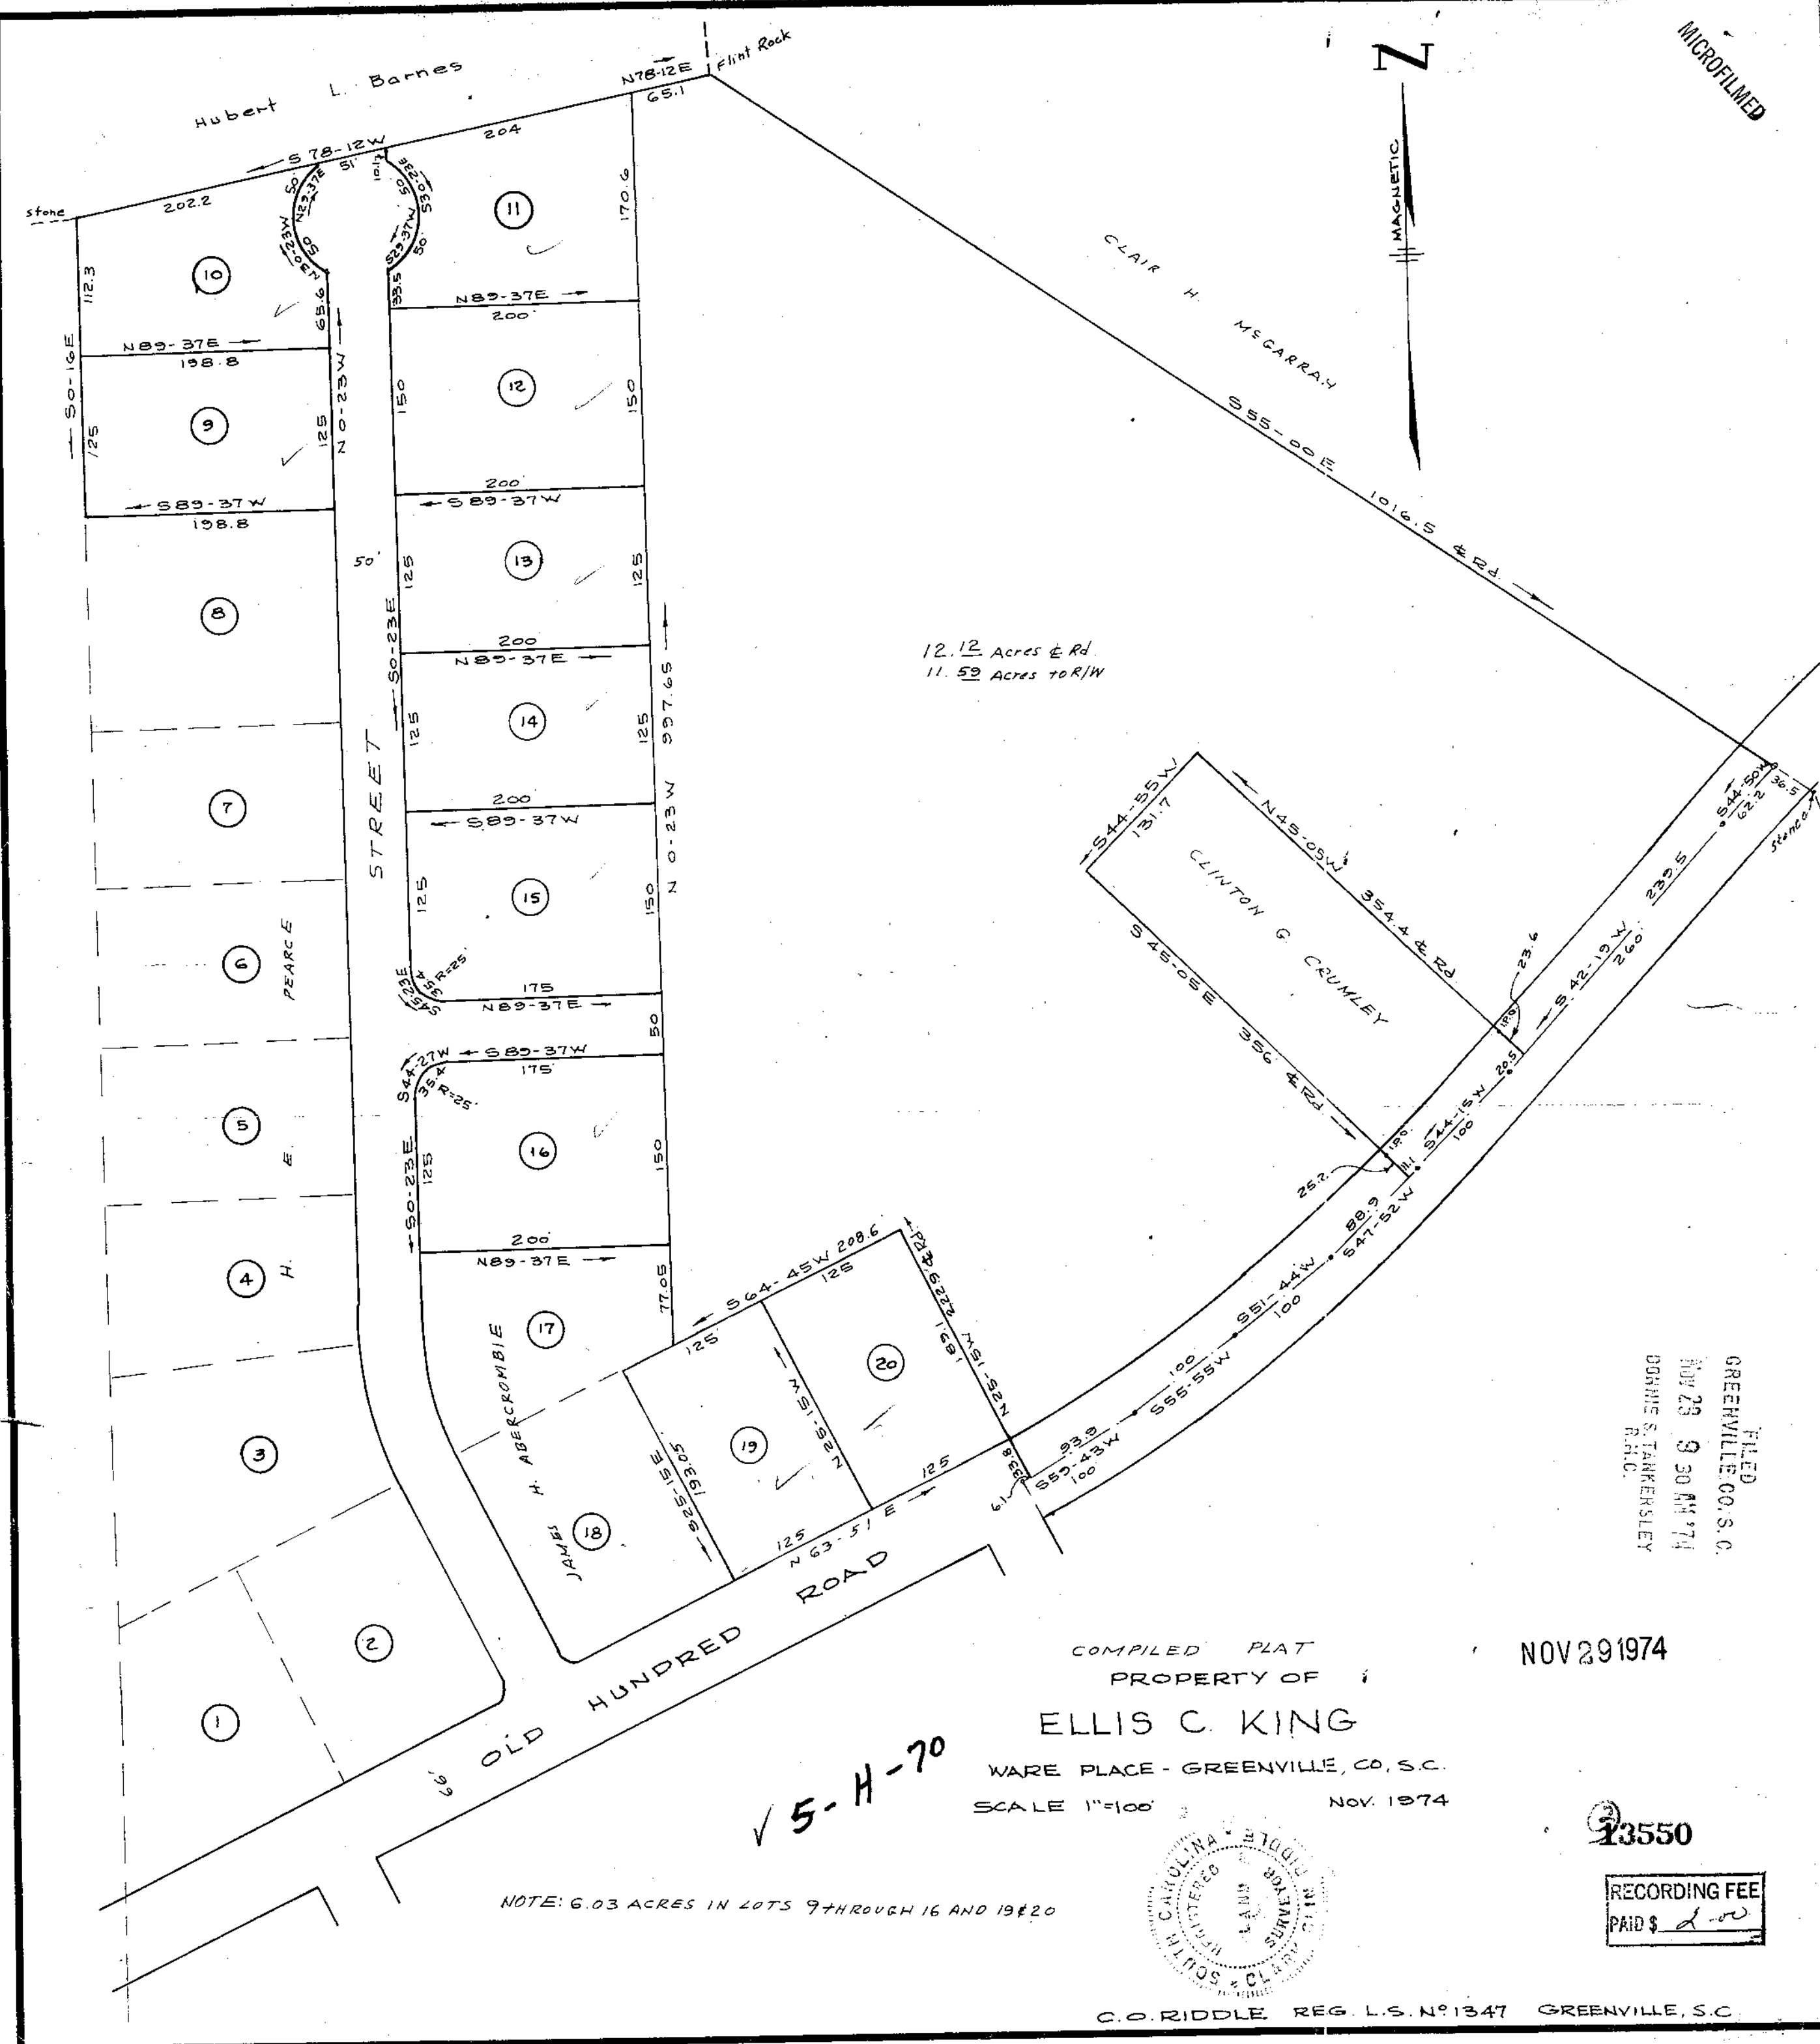

MICROFILMED

N

MAGNETIC

12.12 Acres & Rd  
11.59 Acres to R/W

FILED  
GREENVILLE CO. S.C.  
NOV 29 9 30 AM '74  
DORRIS STANKERSLEY  
R.H.C.

NOV 29 1974

COMPILED PLAT  
PROPERTY OF  
ELLIS C. KING

WARE PLACE - GREENVILLE, CO., S.C.  
SCALE 1"=100' NOV. 1974

✓ 5-H-70

NOTE: 6.03 ACRES IN LOTS 9 THROUGH 16 AND 19 & 20

13550

RECORDING FEE  
PAID \$ 2.00

C.O. RIDDLE REG. L.S. N° 1347 GREENVILLE, S.C.

Ellis