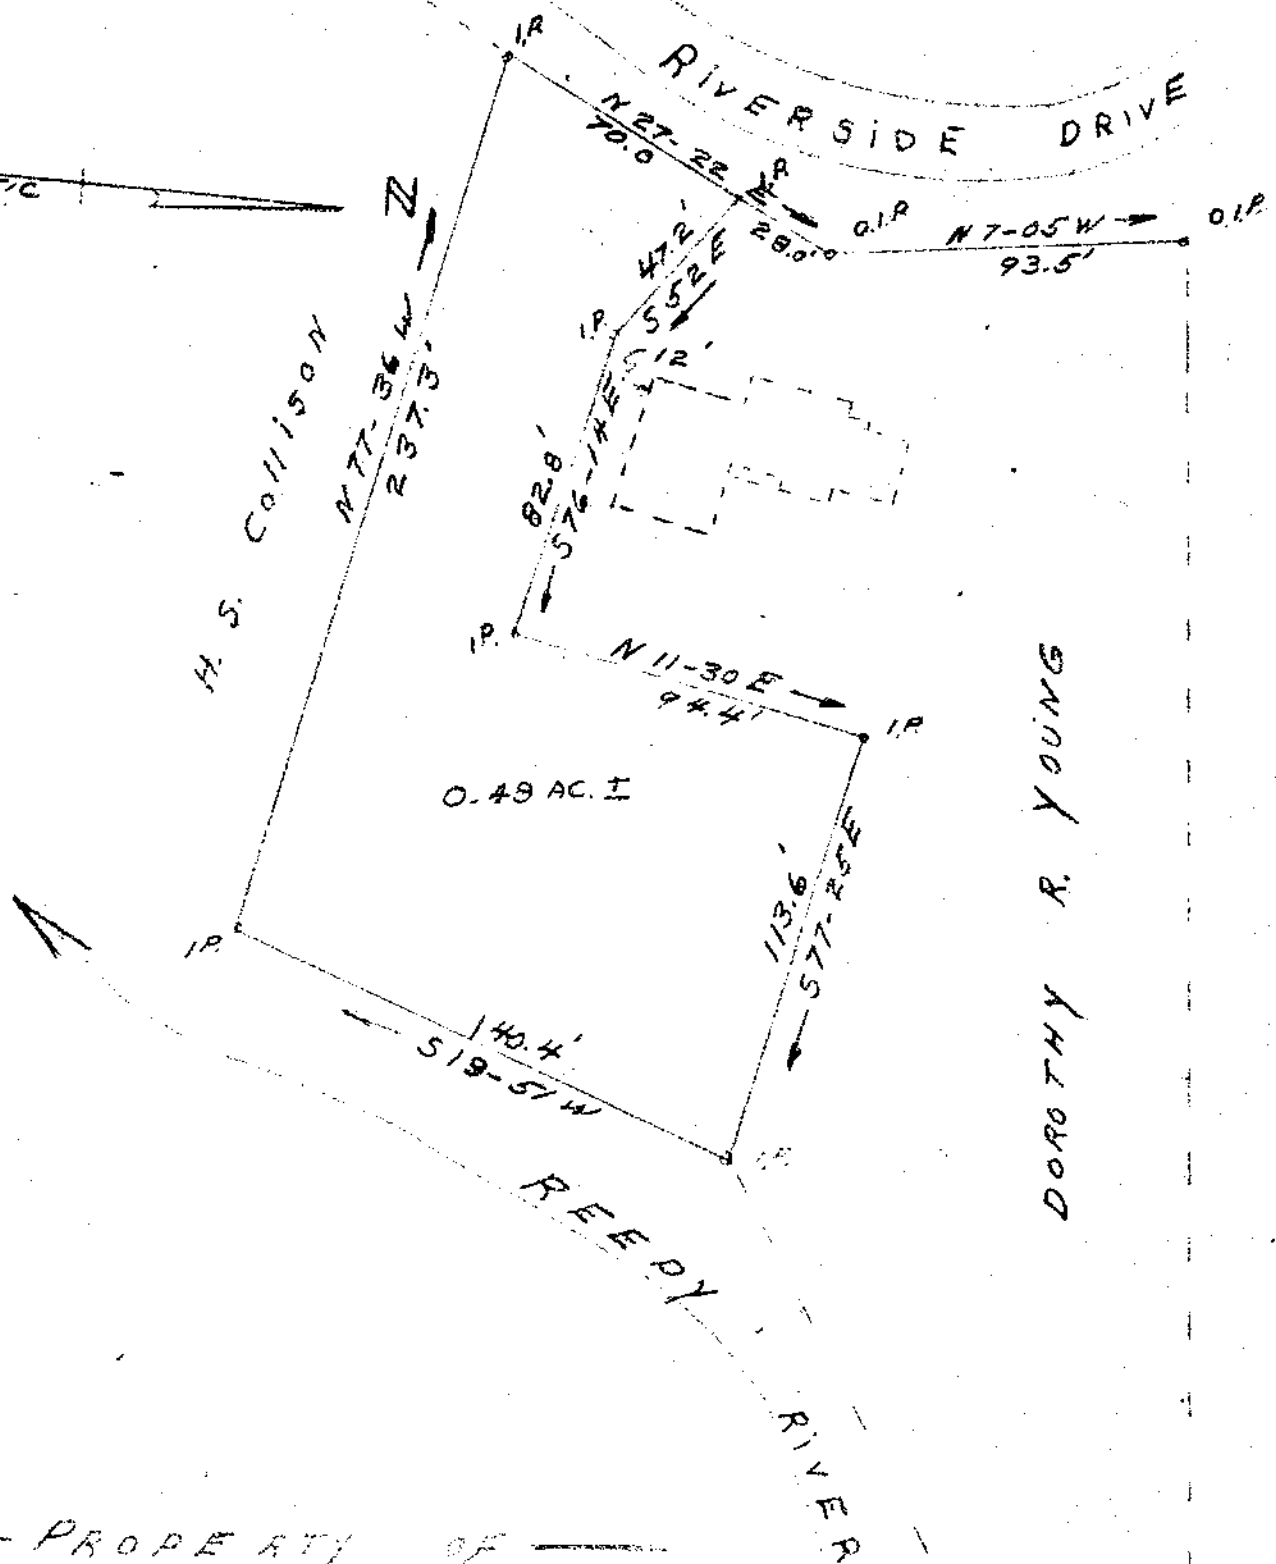

MICROFILMED

MAGNETIC

H. S. COLLISON

RIVERSIDE DRIVE

0.49 AC. ±

REEDY RIVER

DOROTHY R. YOUNG

GREENVILLE COUNTRY CLUB

PROPERTY OF

DOROTHY R. YOUNG

CITY OF GREENVILLE

SCALE 1" = 50'

DEC. 29, 1973

5F-4

Rep. Plat
R.B. Price
3-24-65

17161
RECORDING FEE
PAID \$ 1.50