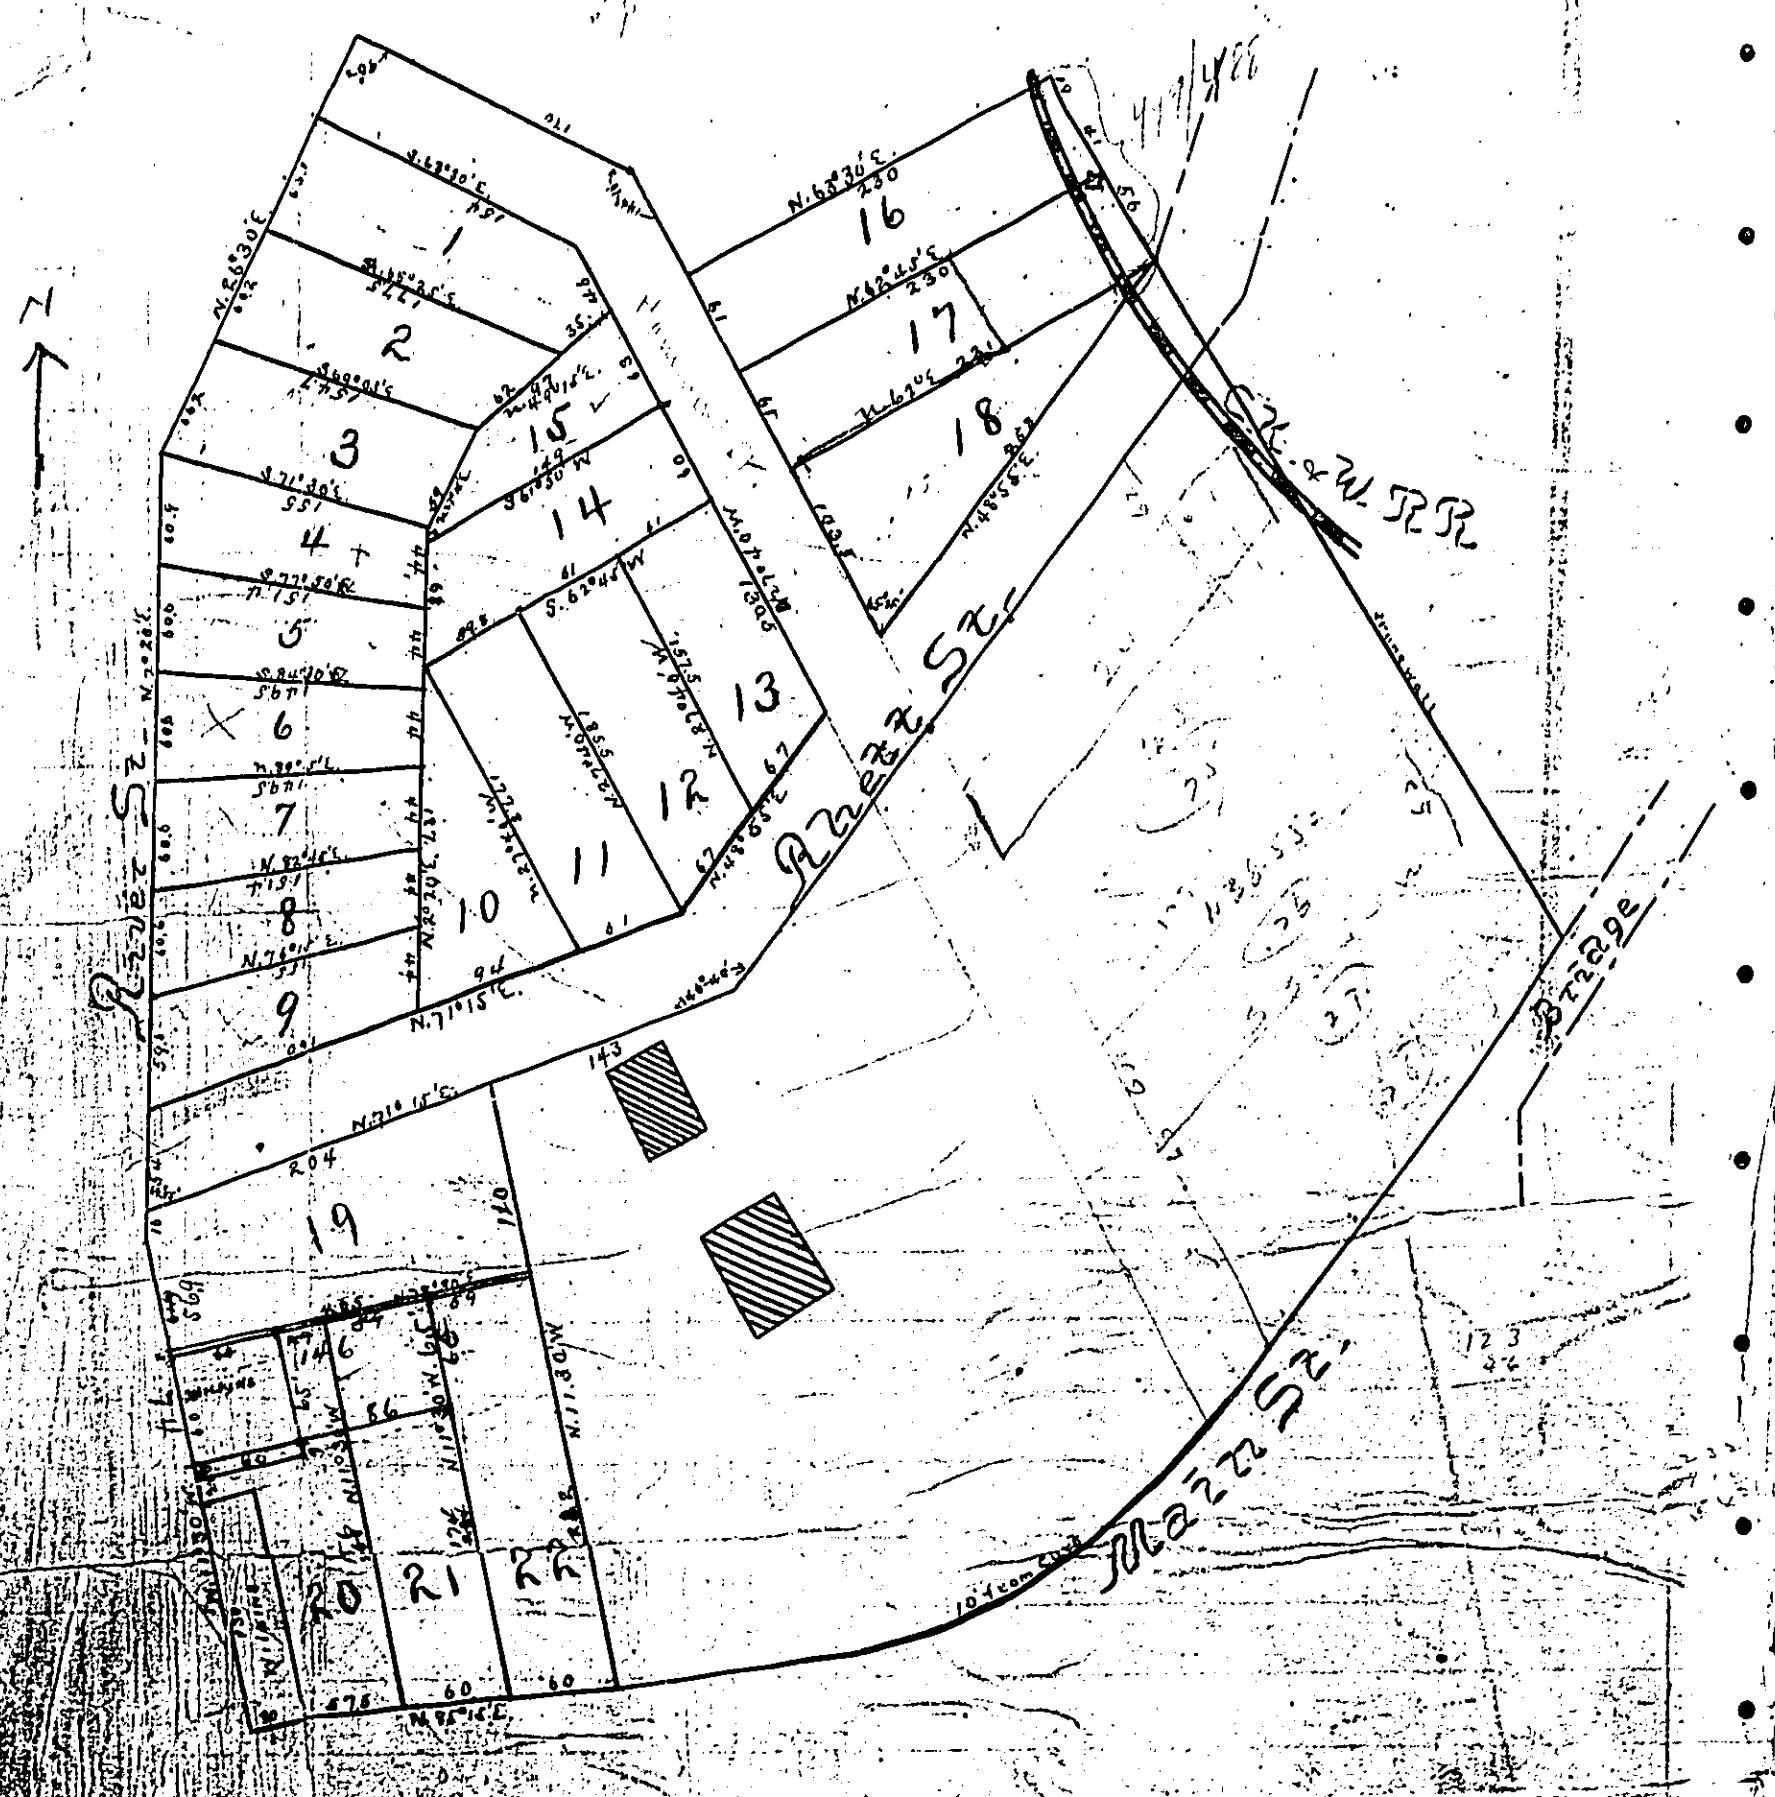

# MEBEE LANDS

OF

MT. CITY LAND & IMPROVEMENT CO.

GREENVILLE S. C.

*Revised Plat  
Capt. J. J. J. J.*

*note - Changes have been made in Red*