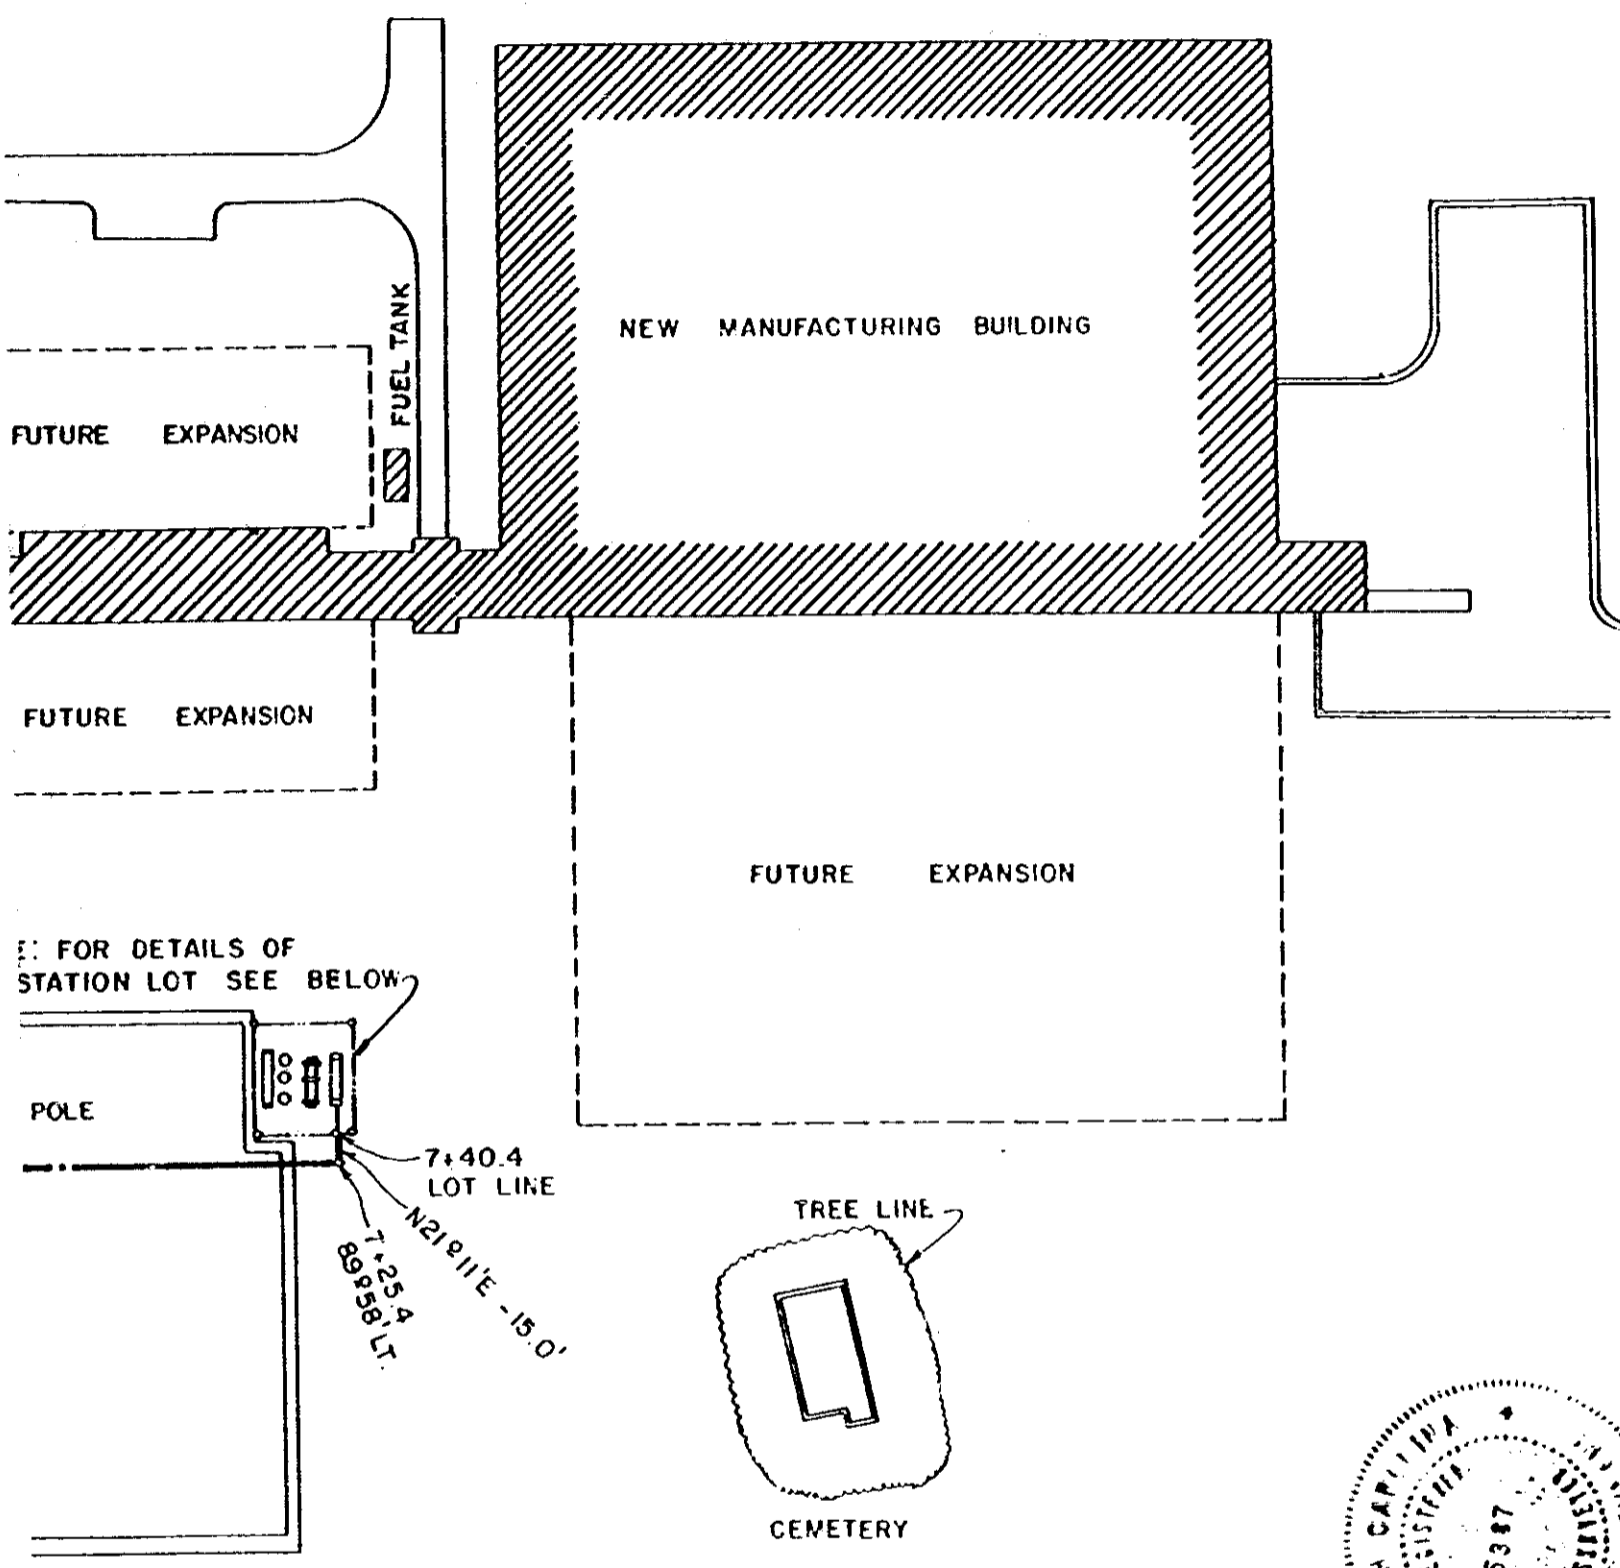

BOOK 1138 PAGE 124

0424

FOR DETAILS OF STATION LOT SEE BELOW

LUCAS INDUSTRIES, INC.

Ronald M. Edmunds

S.C., R.L.S. No. 5387
Duke Power Co.
Charlotte, NC

STATION LOT

DUKE POWER COMPANY
SUBSTATION LOT
AND
TRANSMISSION LINE
TO SERVE

LUCAS INDUSTRIES, INC.
(LUCAS - CAV DIVISION)
GREENVILLE, S.C.
GREENVILLE COUNTY

RECORDED DEC 4 1980
at 1:30 P.M.

16867

SCALE: 1" = 100'
BOOK NO. 1629

JUNE 19, 1980
FILE NO. 161-64

4328 RV-2