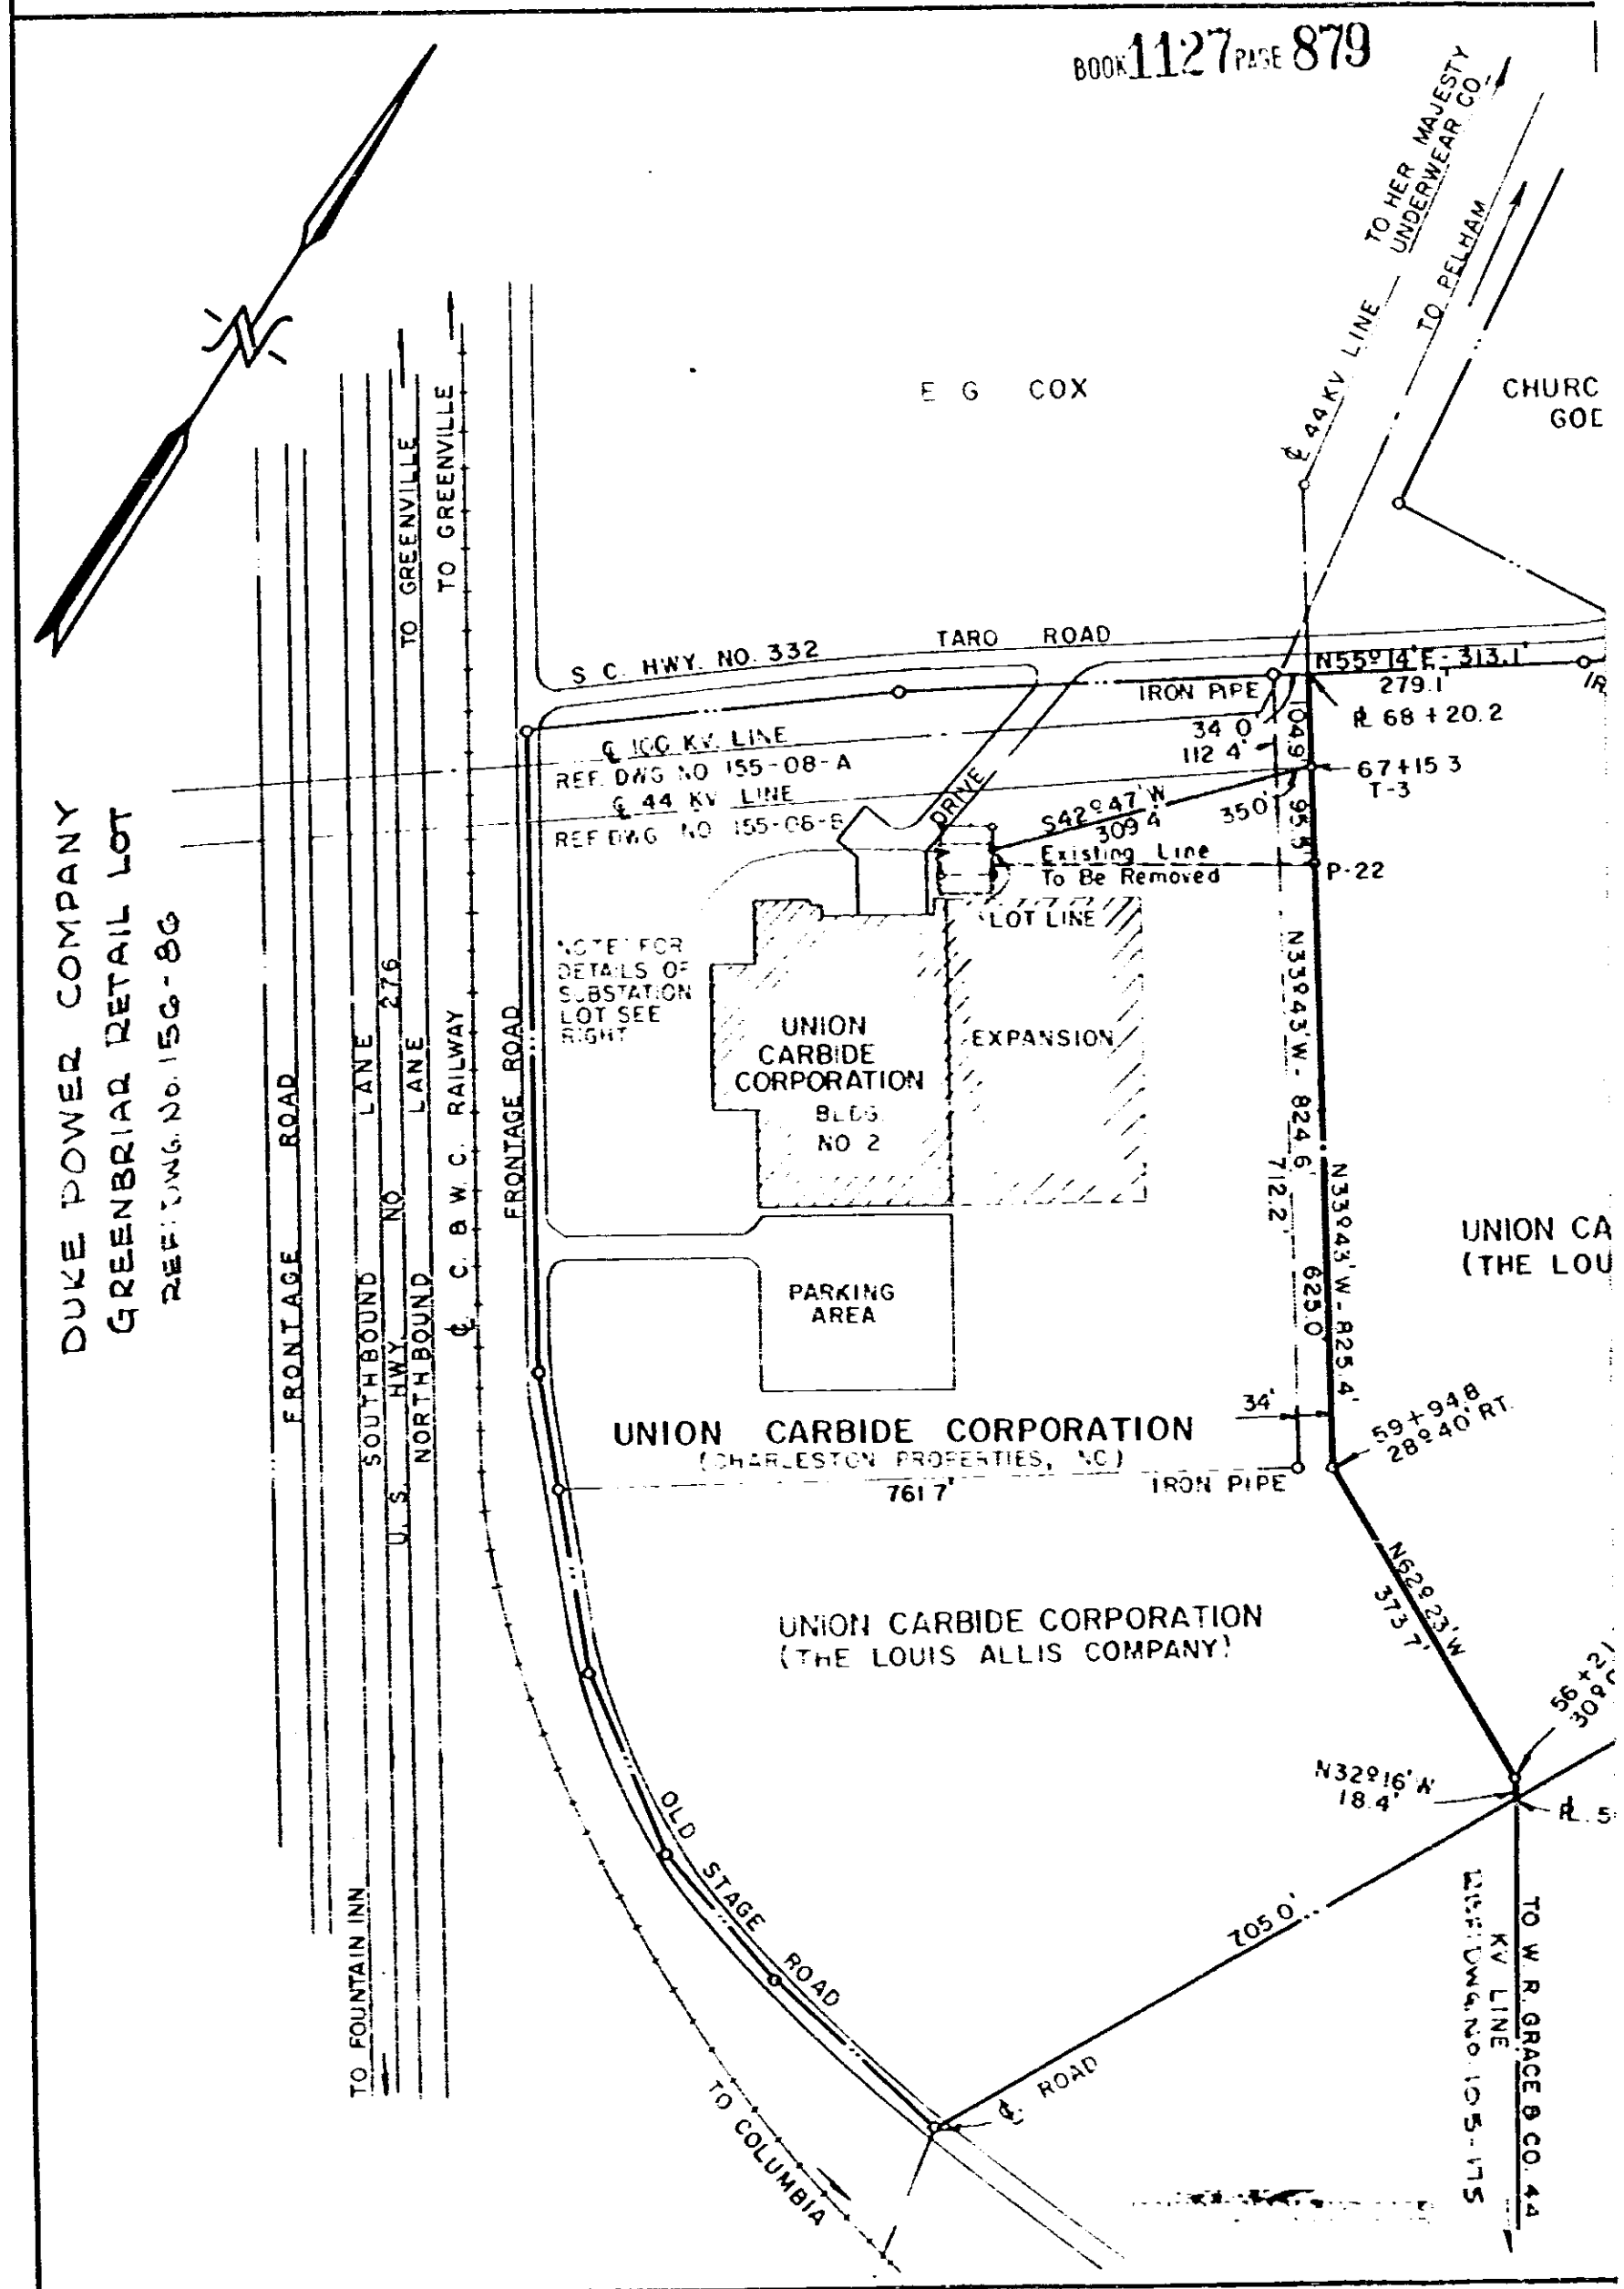

DUKE POWER COMPANY  
GREENBRIAR RETAIL LOT  
REF DWG. NO. 156-86

0879

4328 RV-2