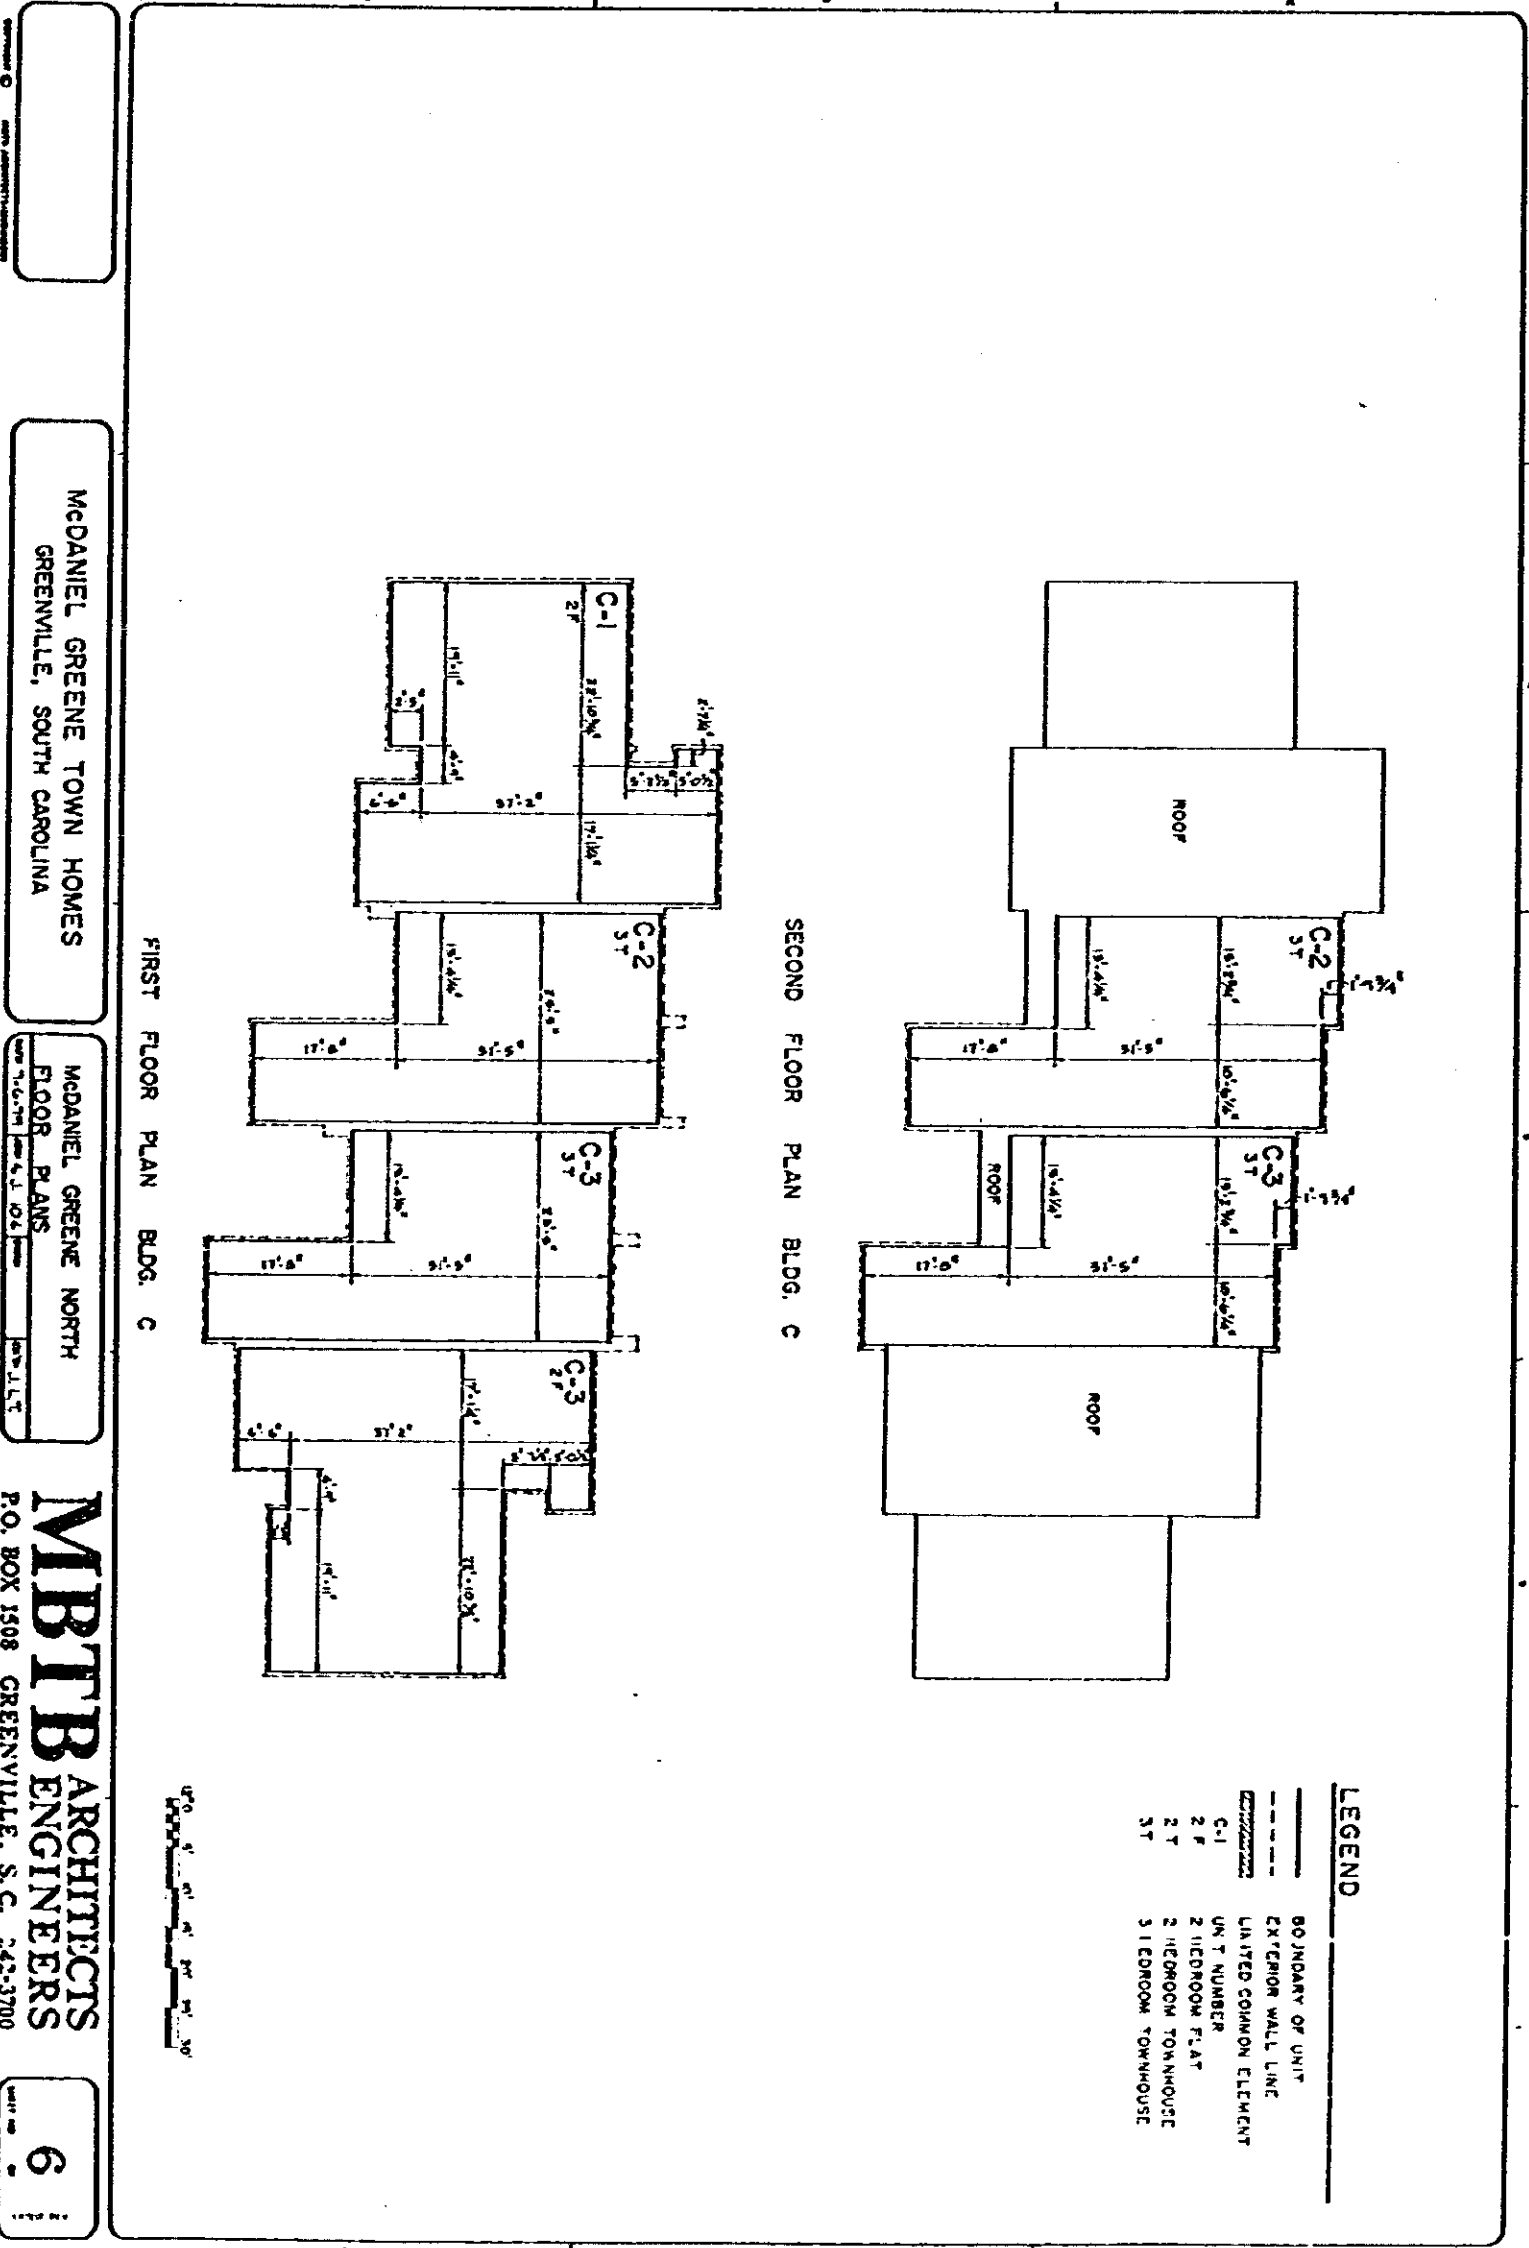

0086

MCDANIEL GREENE TOWN HOMES
GREENVILLE, SOUTH CAROLINA

MCDANIEL GREENE NORTH
FLOOR PLANS

MBTB ARCHITECTS
ENGINEERS

P.O. BOX 1508 GREENVILLE, S.C. 29633-3700

6

4328 RV-2