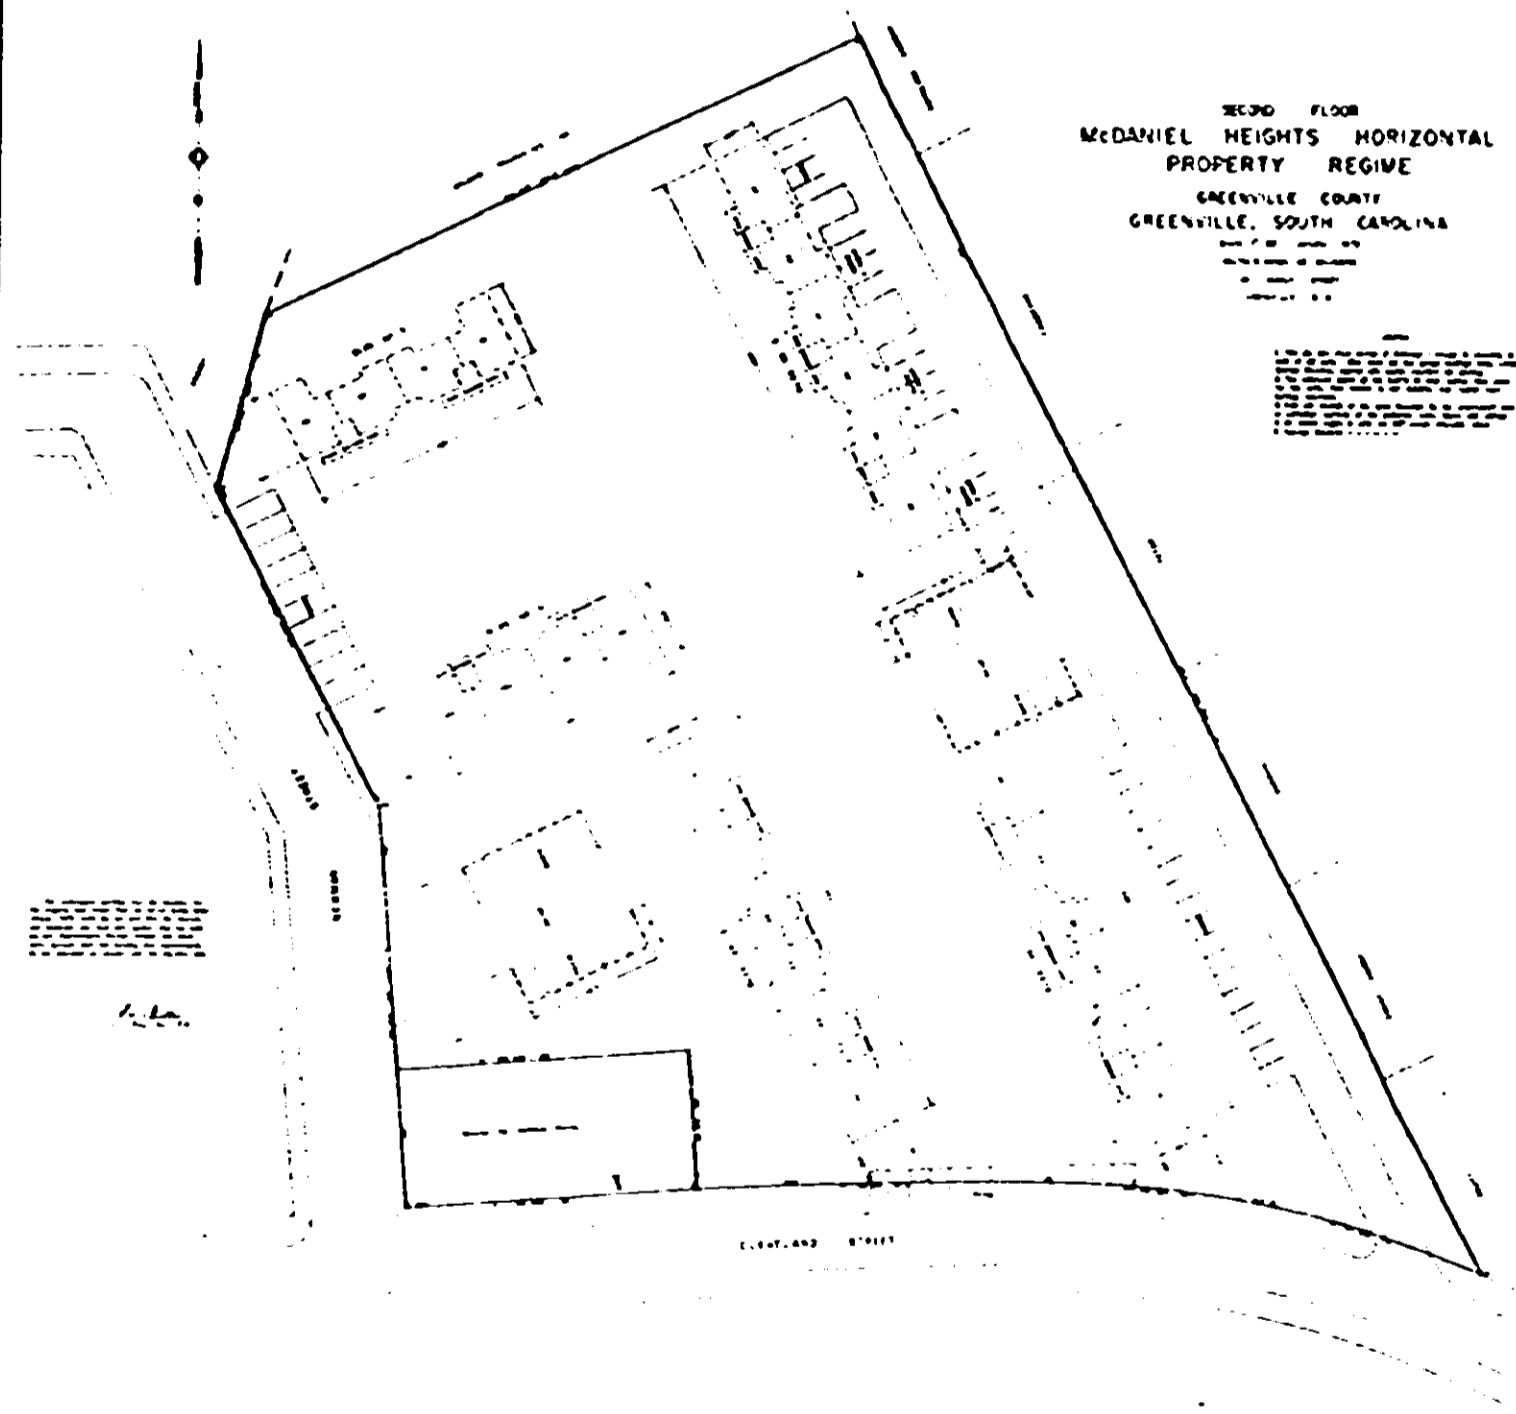

1008-375

0375

SECOND FLOOR  
MCDANIEL HEIGHTS HORIZONTAL  
PROPERTY REGIME  
GREENVILLE COUNTY  
GREENVILLE, SOUTH CAROLINA

[Illegible text block]

[Illegible text block]

EXHIBIT "B"  
Number 3 of 12

4328 RV-23