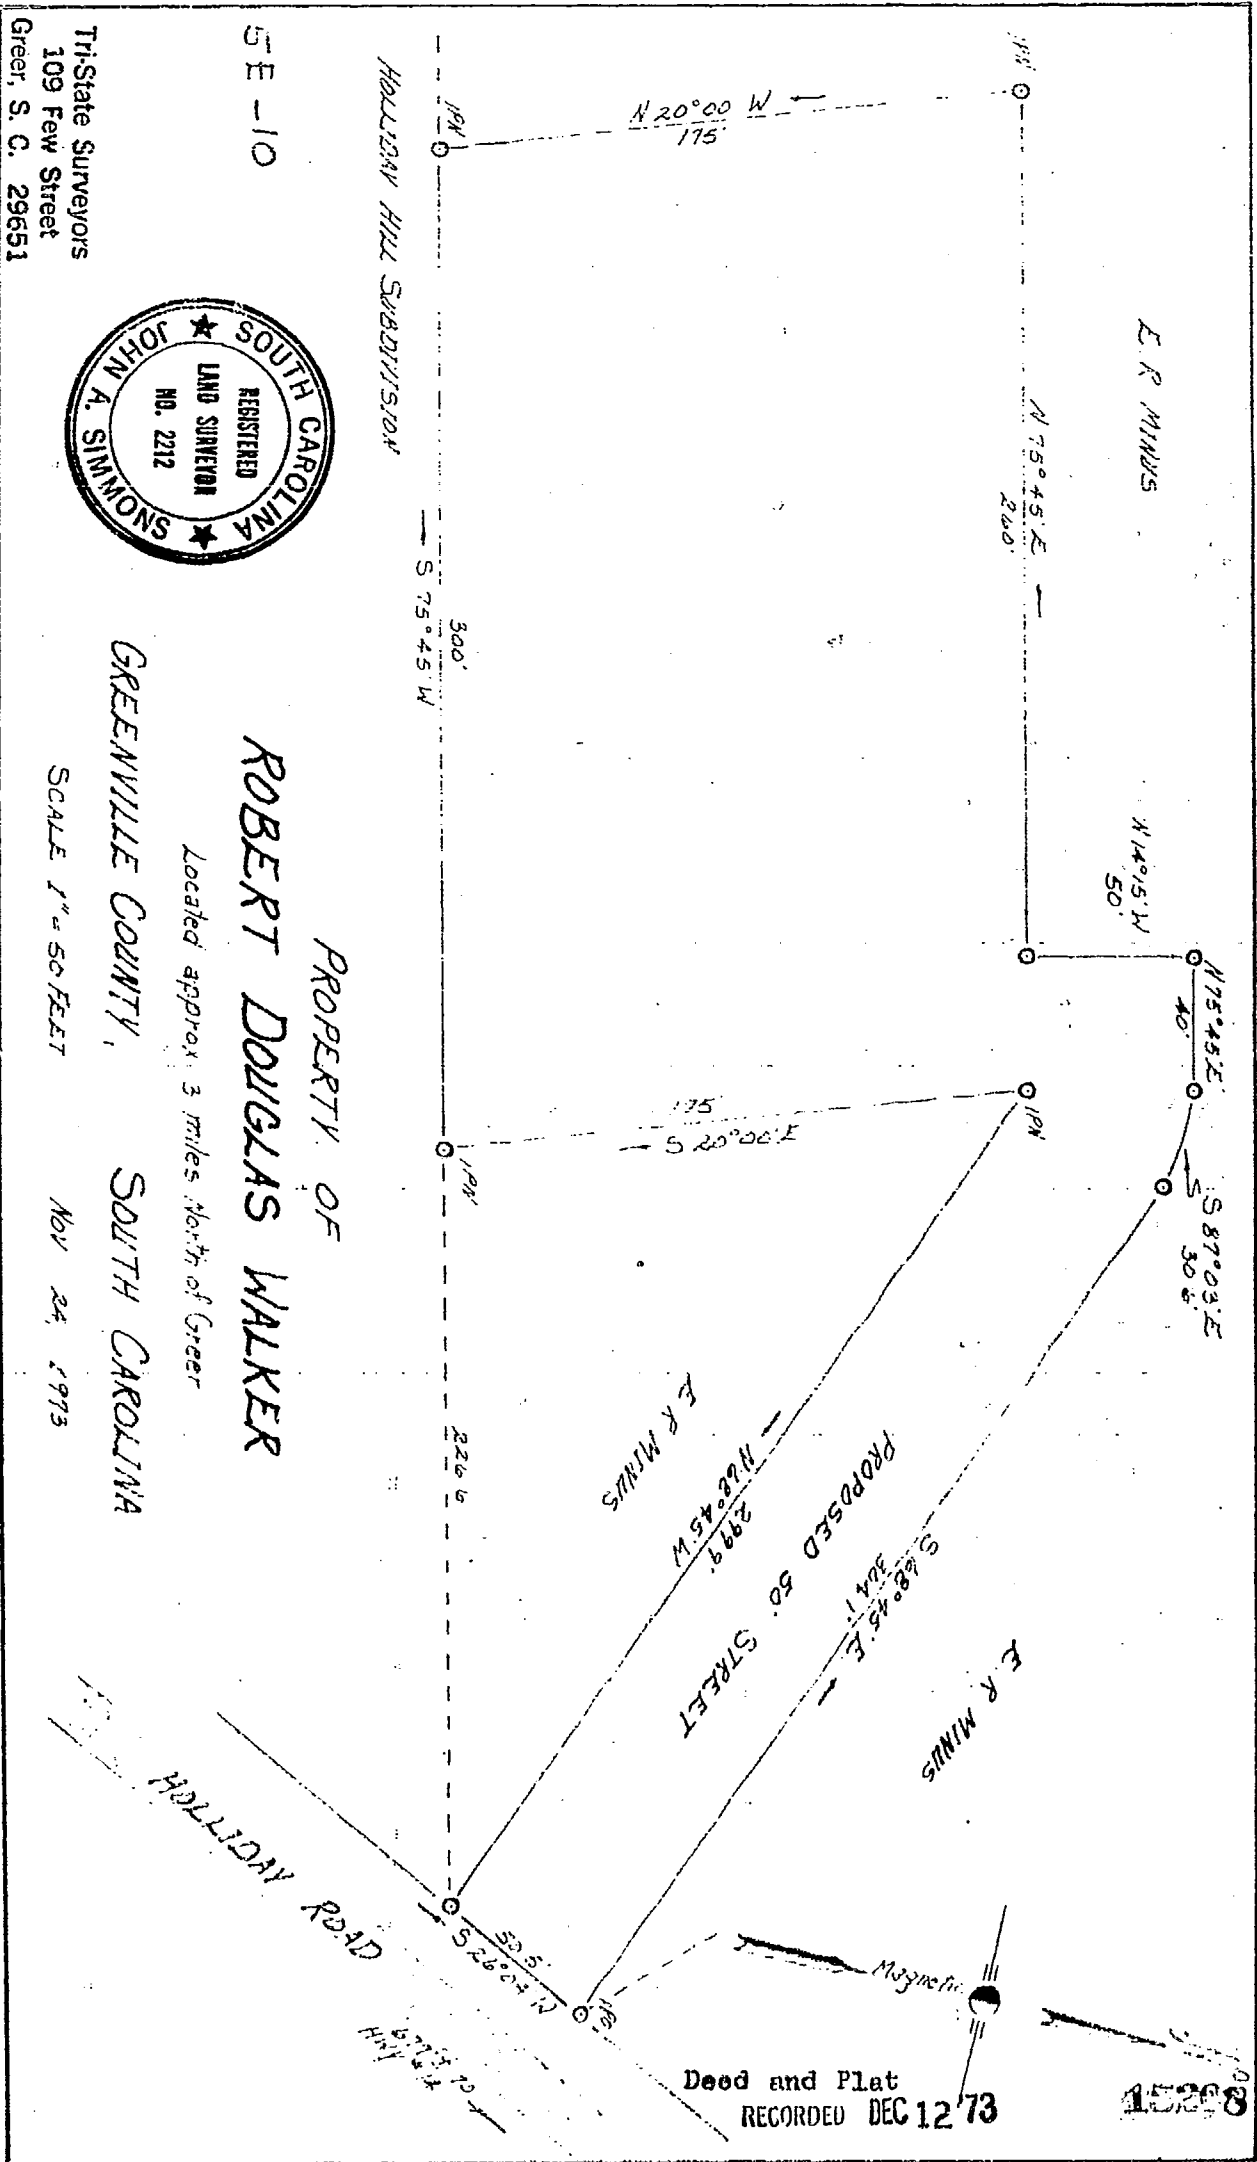

9170

4328-ER

Tri-State Surveyors
109 Few Street
Greer, S. C. 29651

SE-10

PROPERTY OF
ROBERT DOUGLAS WALKER
Located approx. 3 miles North of Greer
GREENVILLE COUNTY, SOUTH CAROLINA
SCALE 1" = 50 FEET
NOV 24, 1973