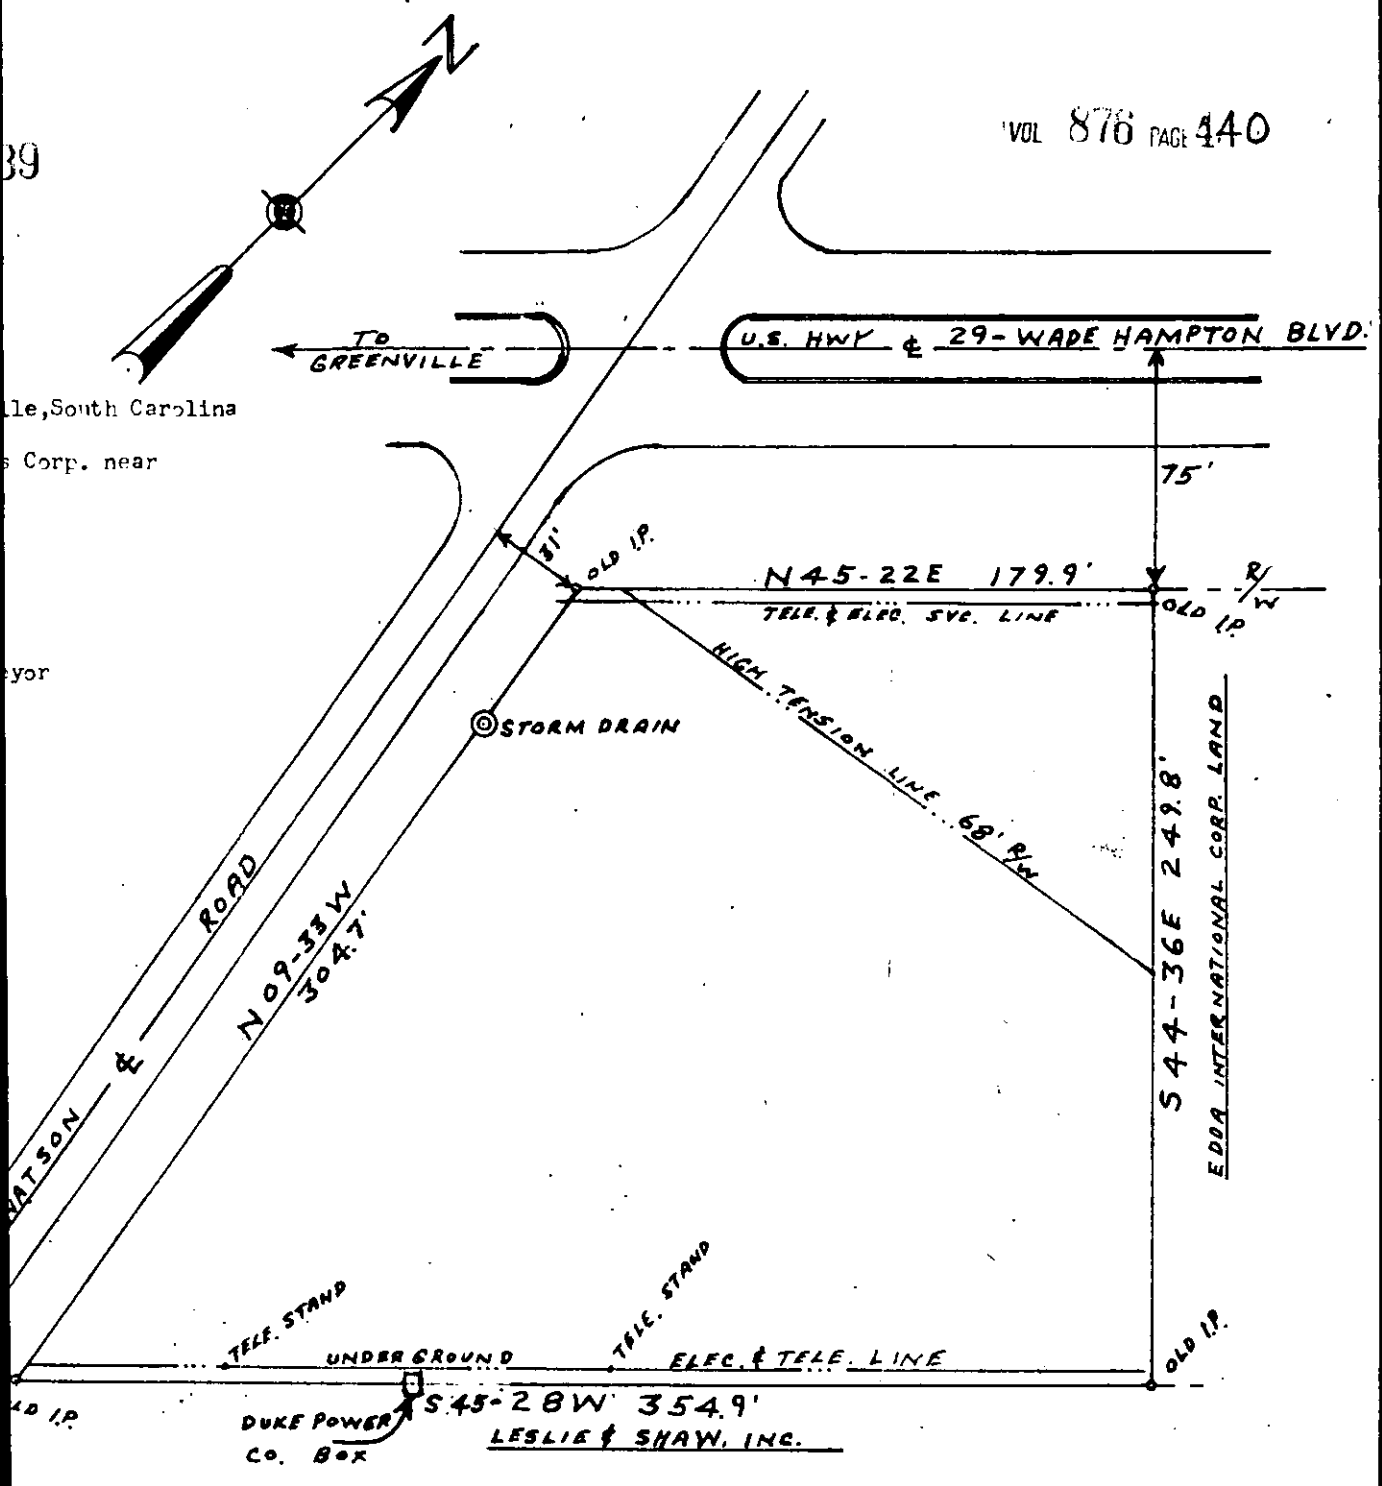

39

le, South Carolina
 s Corp. near
 yor

Recorded September 26, 1969 At 4:09 P.M. # 7484