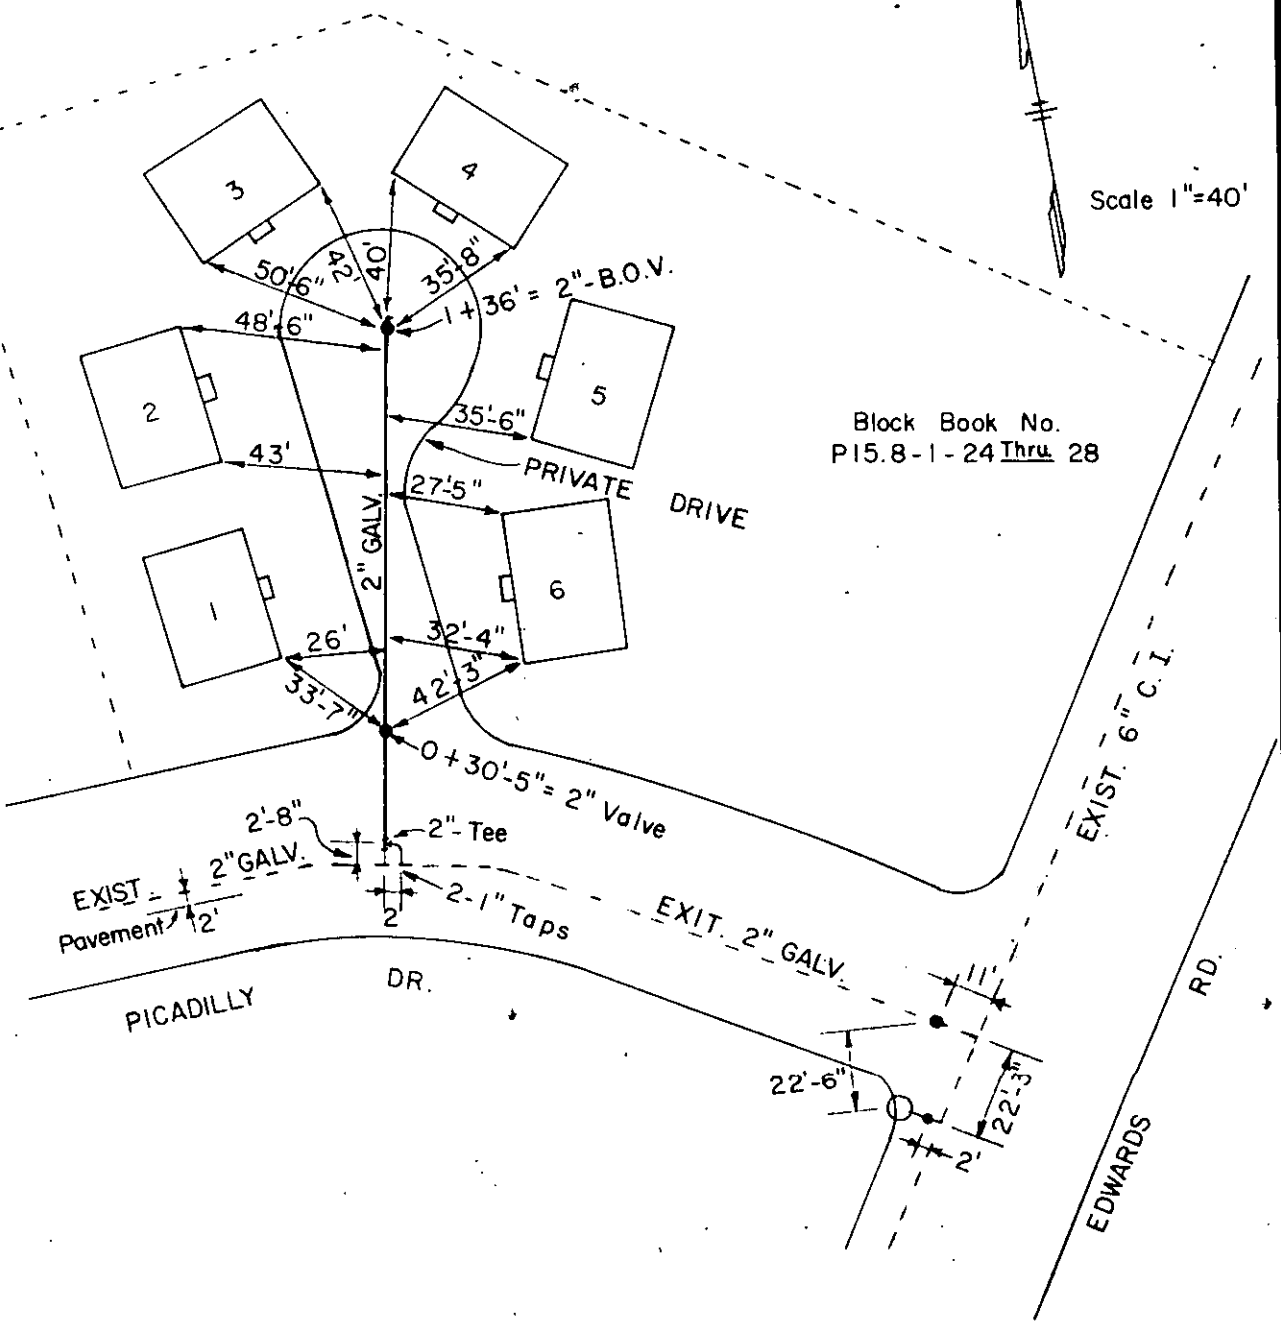

Scale 1"=40'

Block Book No.
P15.8-1-24 Thru 28

MATTOX & DILLARD
TO
CITY OF GREENVILLE
AUGUST, 1969

Recorded September 4, 1969 At 12:11 P.M. # 5539