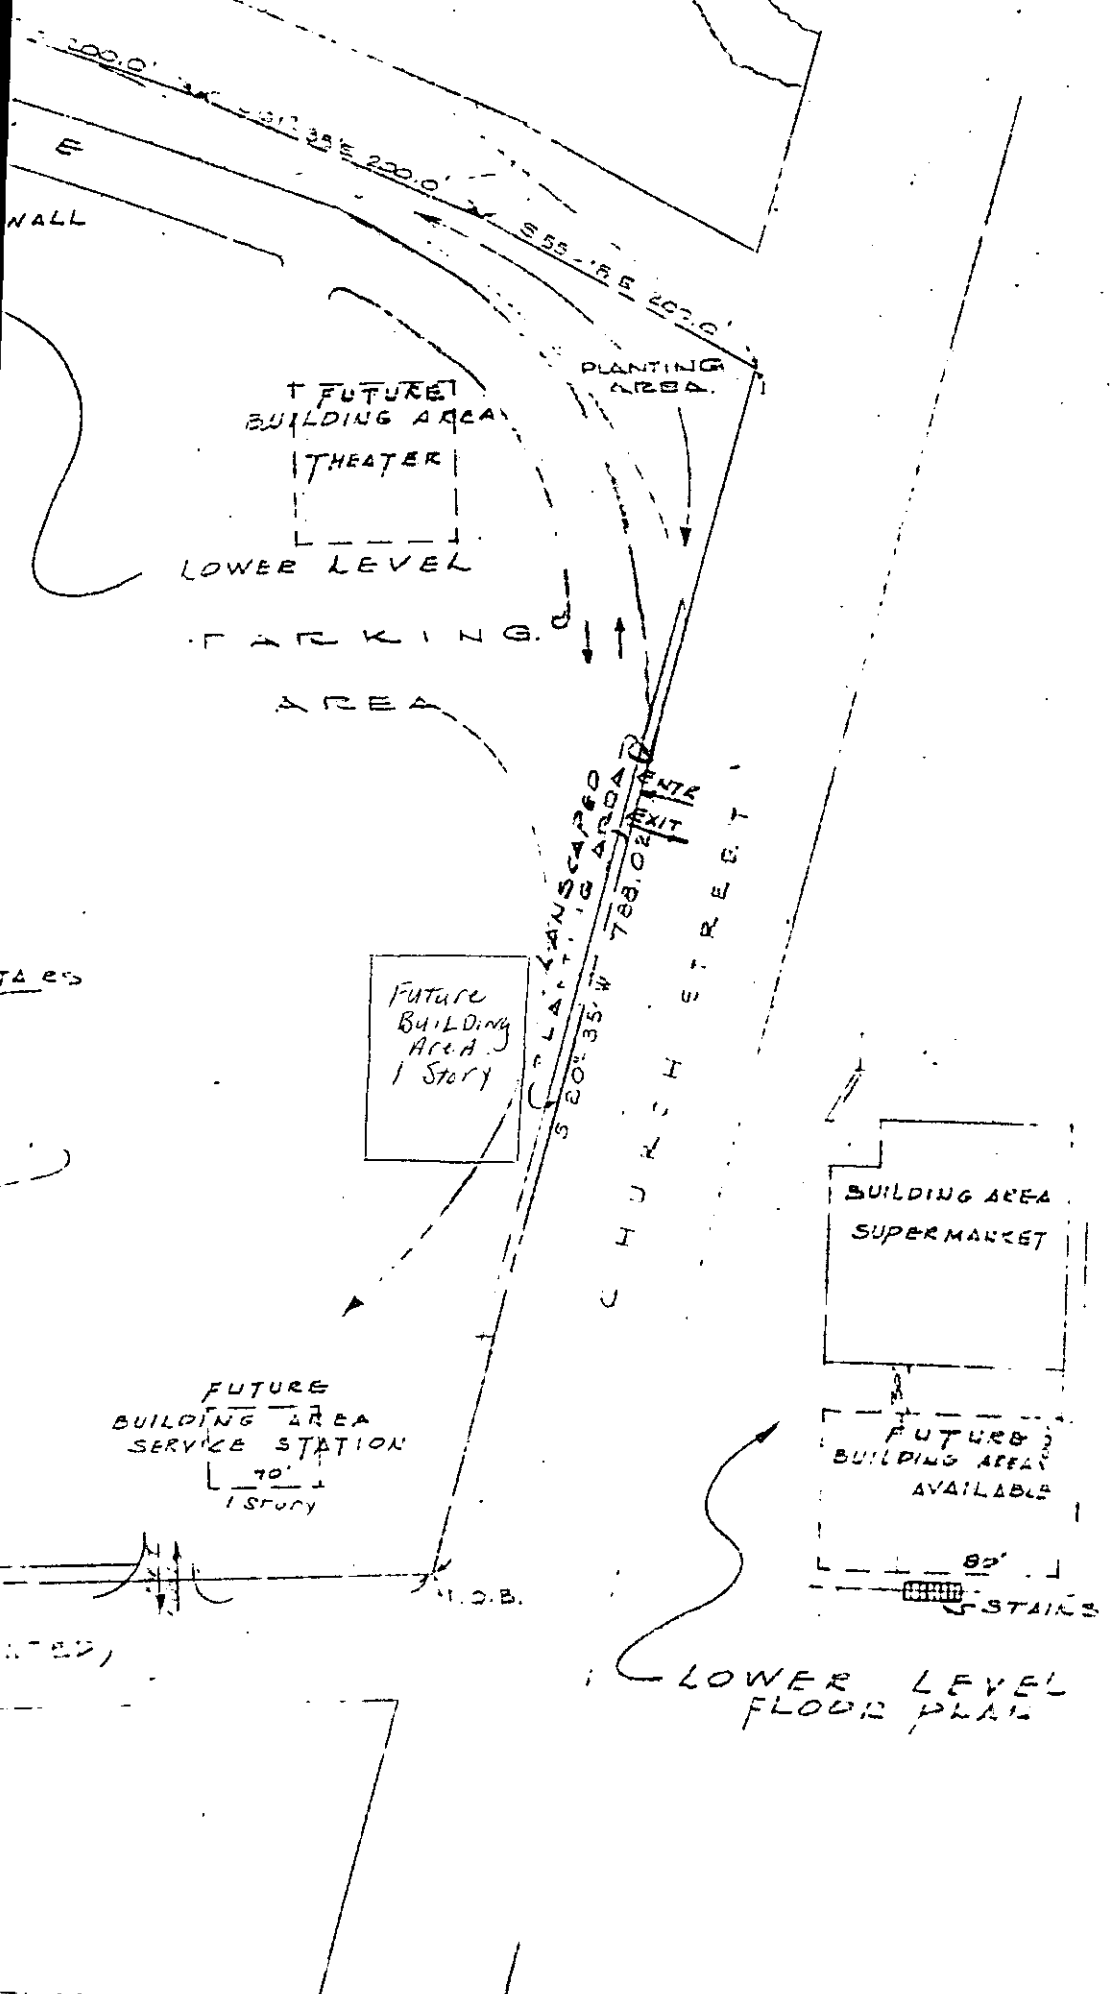

77  
78  
79  
80  
81

LOWER LEVEL FLOOR PLAN

Recorded June 6th, 1969 at 2:45 P.M. #29310

NORTH

EXIT TO HALL  
EXITS TO HALL