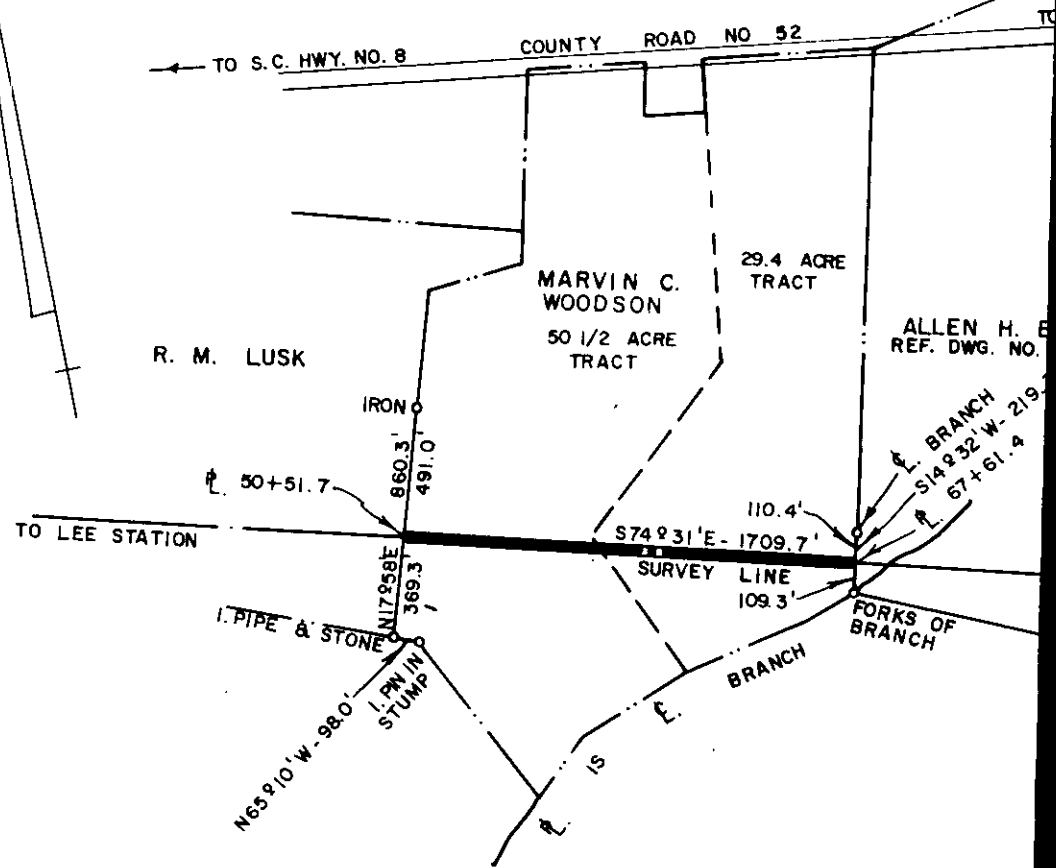

N.

DUKE POWER
LEE-L
TRANSMISSION
CROSSING
MARVIN C
DUNKLIN
GREENVILLE

SCALE: 1" = 600'
BOOK NO. 720