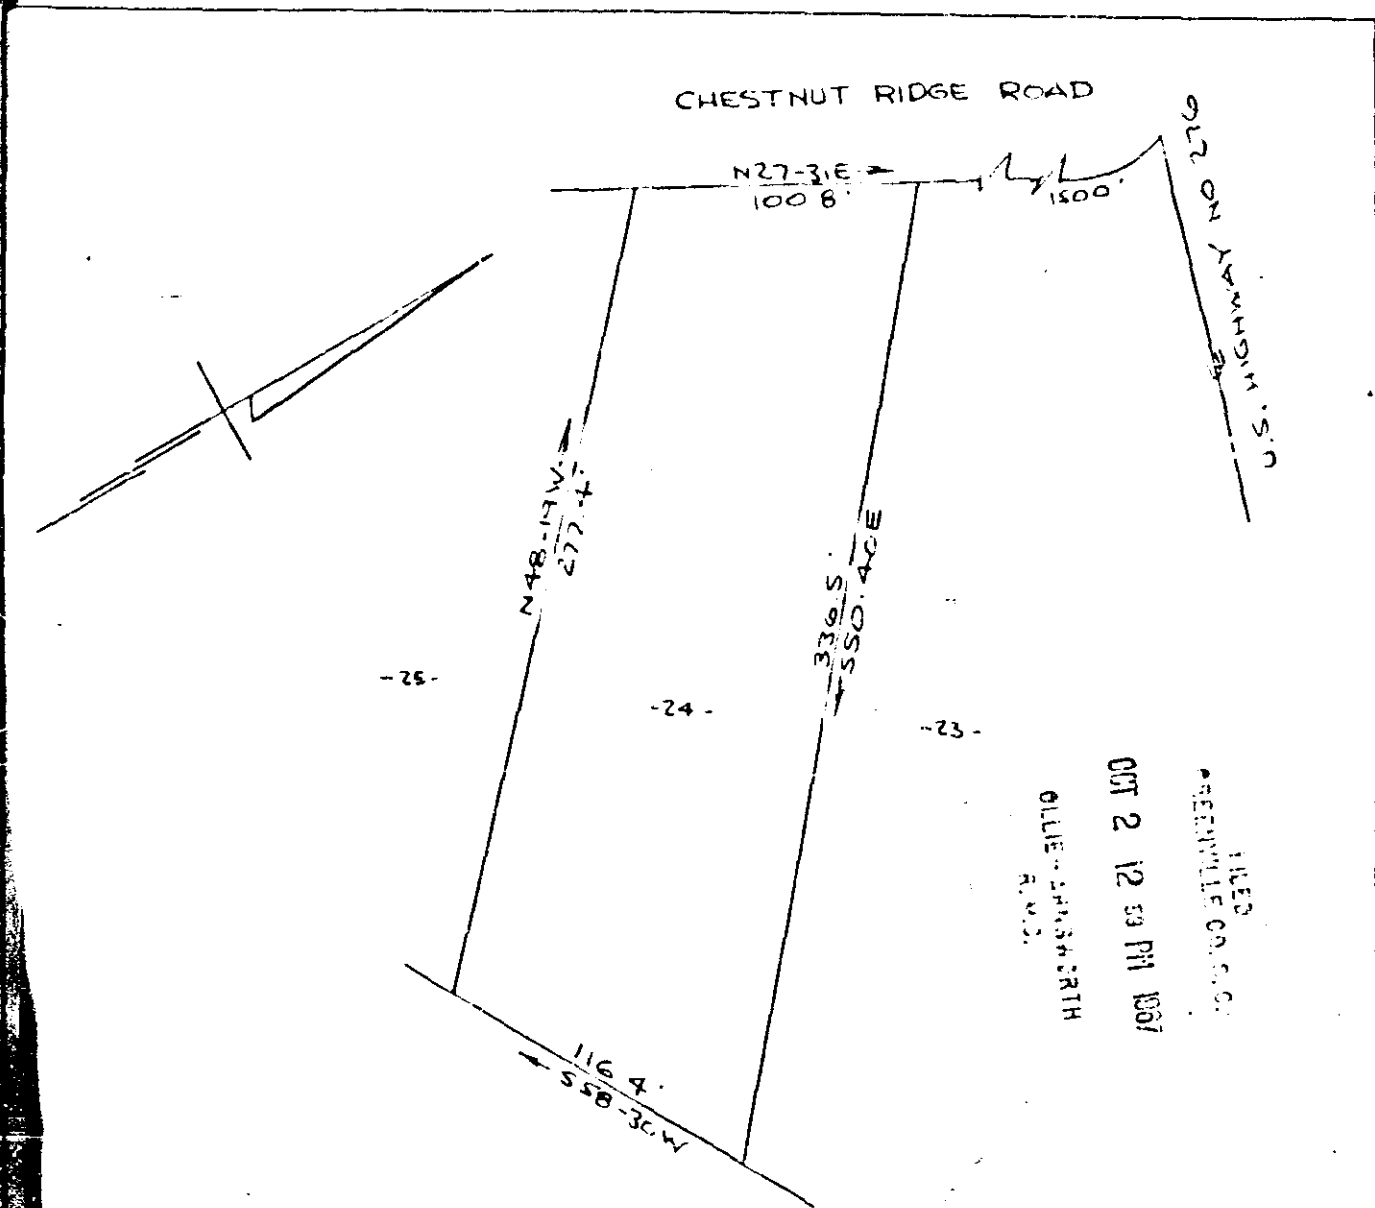

#9698 Filed This 2 day of Oct. 1967

And Recorded in Vol VVV Page 33 at 13:59.

Ollie Sparrow

Register Mesne Conveyance Greenville County, S. C.

SURVEY FOR  
**MISSION BAPTIST CHURCH**  
 MARIETTA, GREENVILLE COUNTY, S. C.  
 SCALE 1"=60' 6 SEPT 1967

OCT 2 1967

just in 9698

CAROLINA ENGINEERING & SURVEYING CO  
GREENVILLE, S. C.