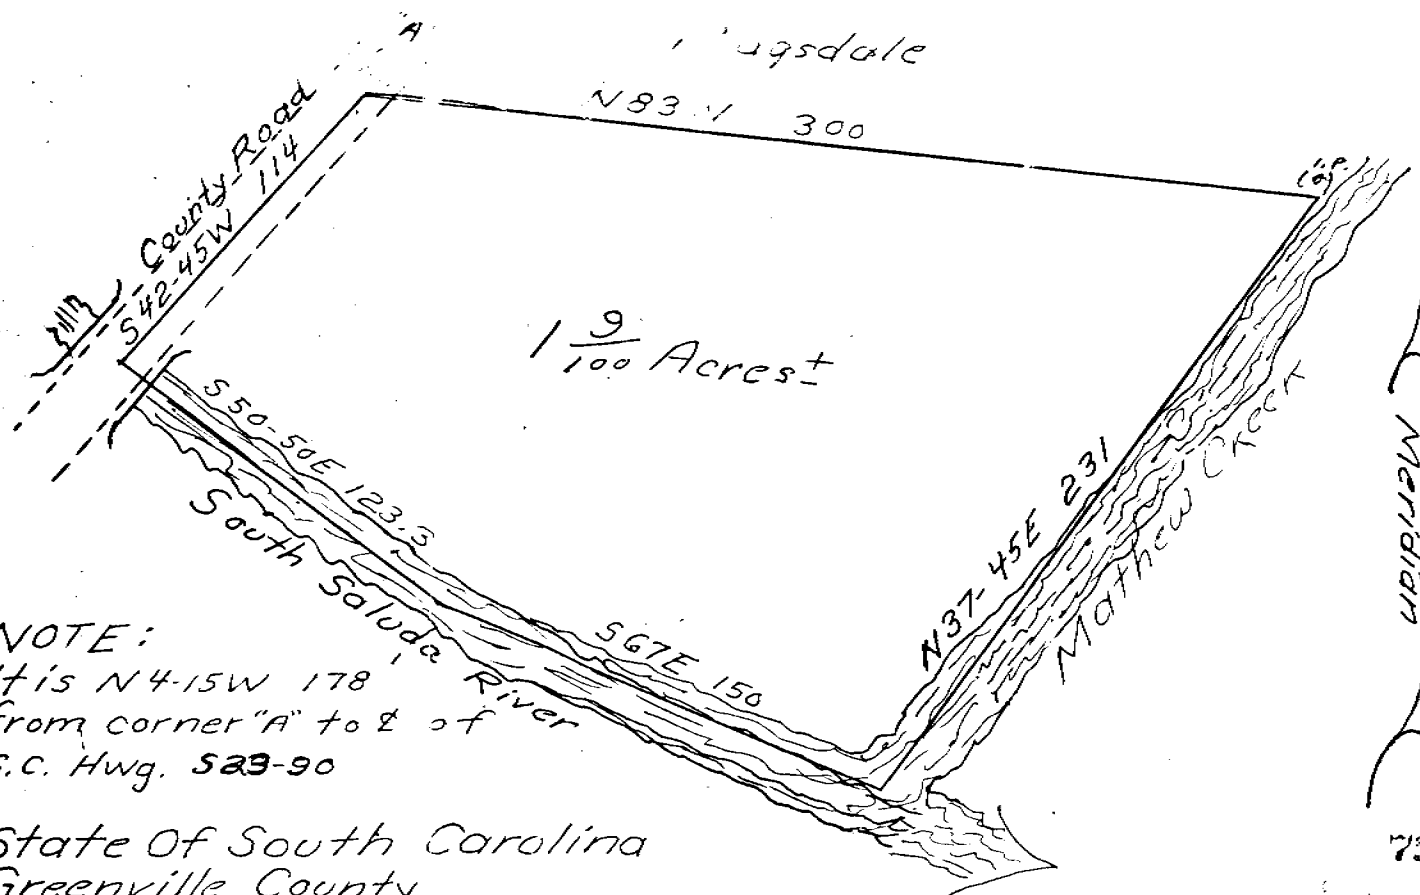

585-583

125
photo

NOTE:
It is N 4-15 W 178
from corner "A" to E of
S.C. Hwg. 523-90

State Of South Carolina
Greenville County

Plat of property of Gladys F. M^{rs} Grew. It is located about
4 miles north of S.C. Hwg. 3 near Saluda River just off of
S.C. Hwg 523-90.

Sec 1¹/₂ 50' Walter L. Davis - Reg. 1261

July 25, 1971

AAA-583 ✓

(over)

Meridian
EJZADETH RIDDLE
R.M.C.

SEP 14 11 19 AM '72

7961

FILED
GREENVILLE CO. S. C.
A. V. M., #7961.
Recorded Sept. 14, 1971 at 2:61 PM