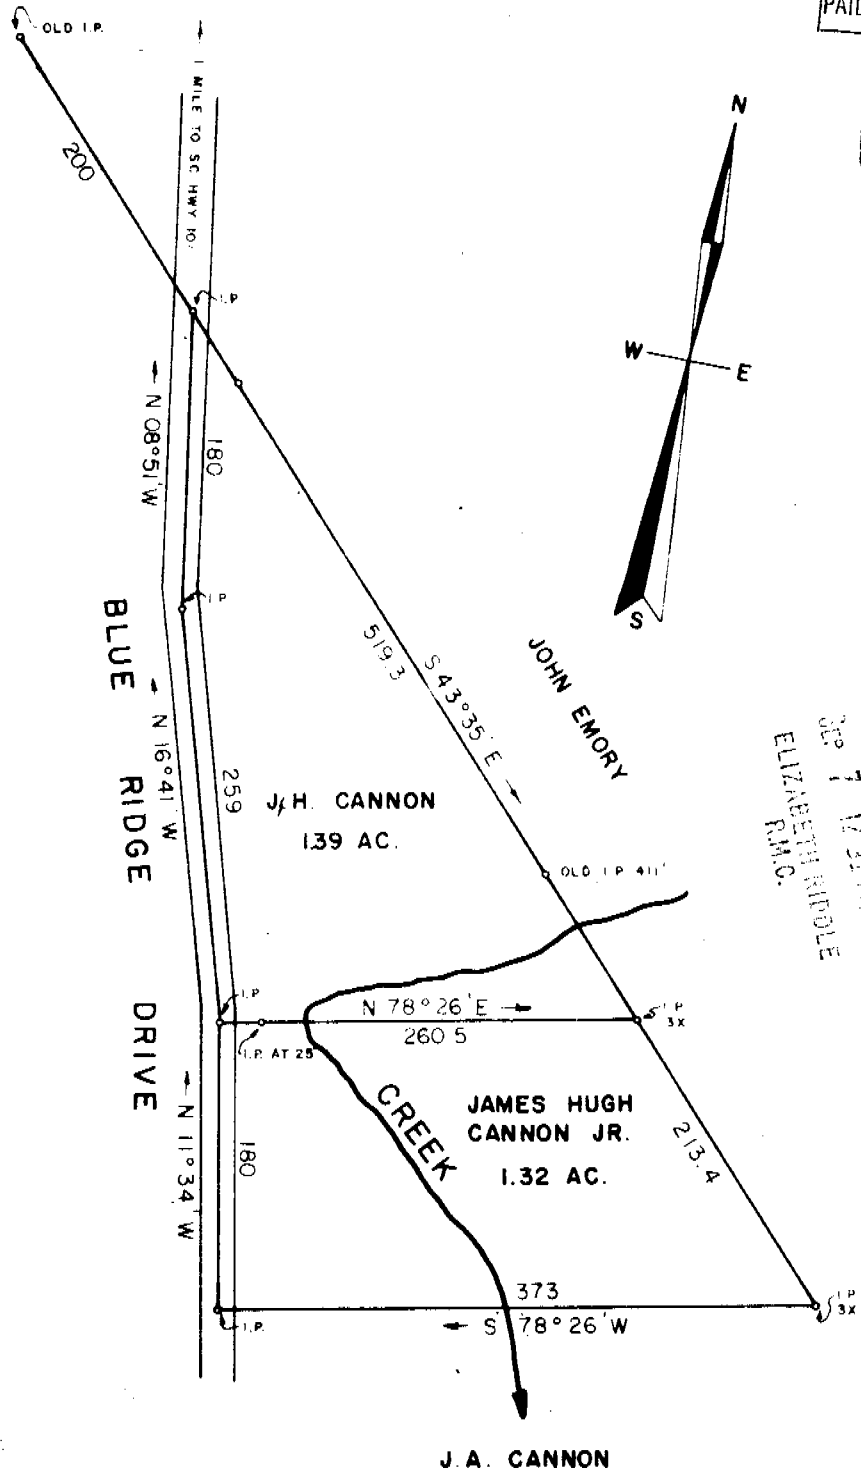

SSS-576

RECORDING FEE  
PAID \$ 1.25  
photo

POST  
PAID 08

FILED  
GREENVILLE CO. S.C.  
SEP 7 12 31 PM '72  
ELIZABETH RIDDLE  
R.M.C.

### SURVEY FOR J.H. CANNON

LOCATED NEAR BLUE RIDGE SCHOOL

GREENVILLE COUNTY SOUTH  
SCALE 1" = 100' SURVEYED

WOLFE & HUSKEY  
ENGINEERS and SURVEYORS  
LYMAN, S. C.

SEP 7 1972  
7165

SSS-576

W.B. Green, S.C.

Recorded September 7, 1972 at 12:31 P. M., #7165.