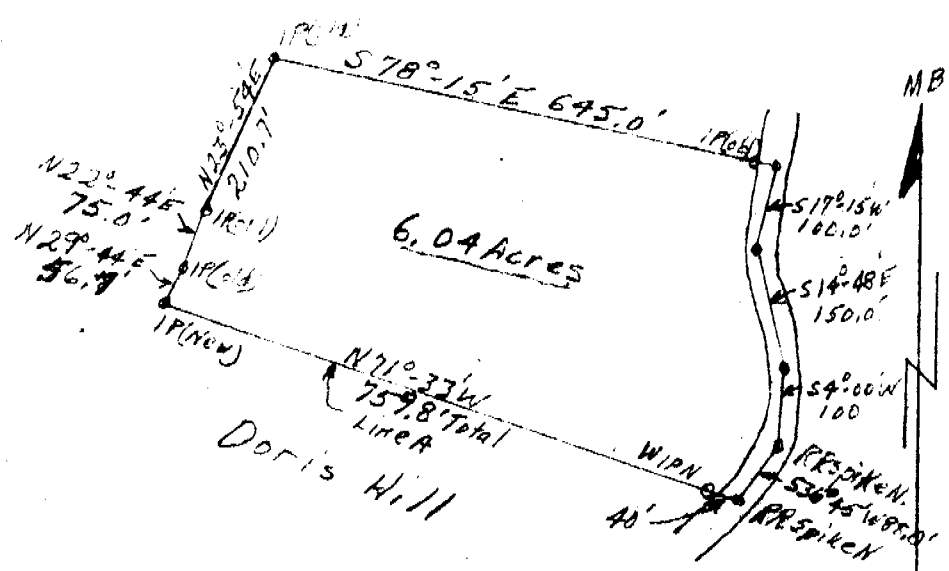

Top Map SSS-554-1-64
SSS-554

FILED
 GREENVILLE CO. S.C.
 JUL 13 1 59 PM '72
 ELIZABETH RIDDLE
 R.M.C.

1072

JUL 13 1972

SSS-554

Property of JOE BAYNE

Located in Bates TWP Greenville Co.
 approx. 1 1/2 miles NW of Travelers Rest, SC.

Scale 1" = 200'

June 7 1972

Line A surveyed by Alex A. Small Reg. CE L.S. No 1194
 The rest drawn from Plat of Perry Dill
 dated 9-10-66 for James D. Cabatson

1.25
 PWDS

Recorded July 13, 1972 at 1:59 P.M. 1072