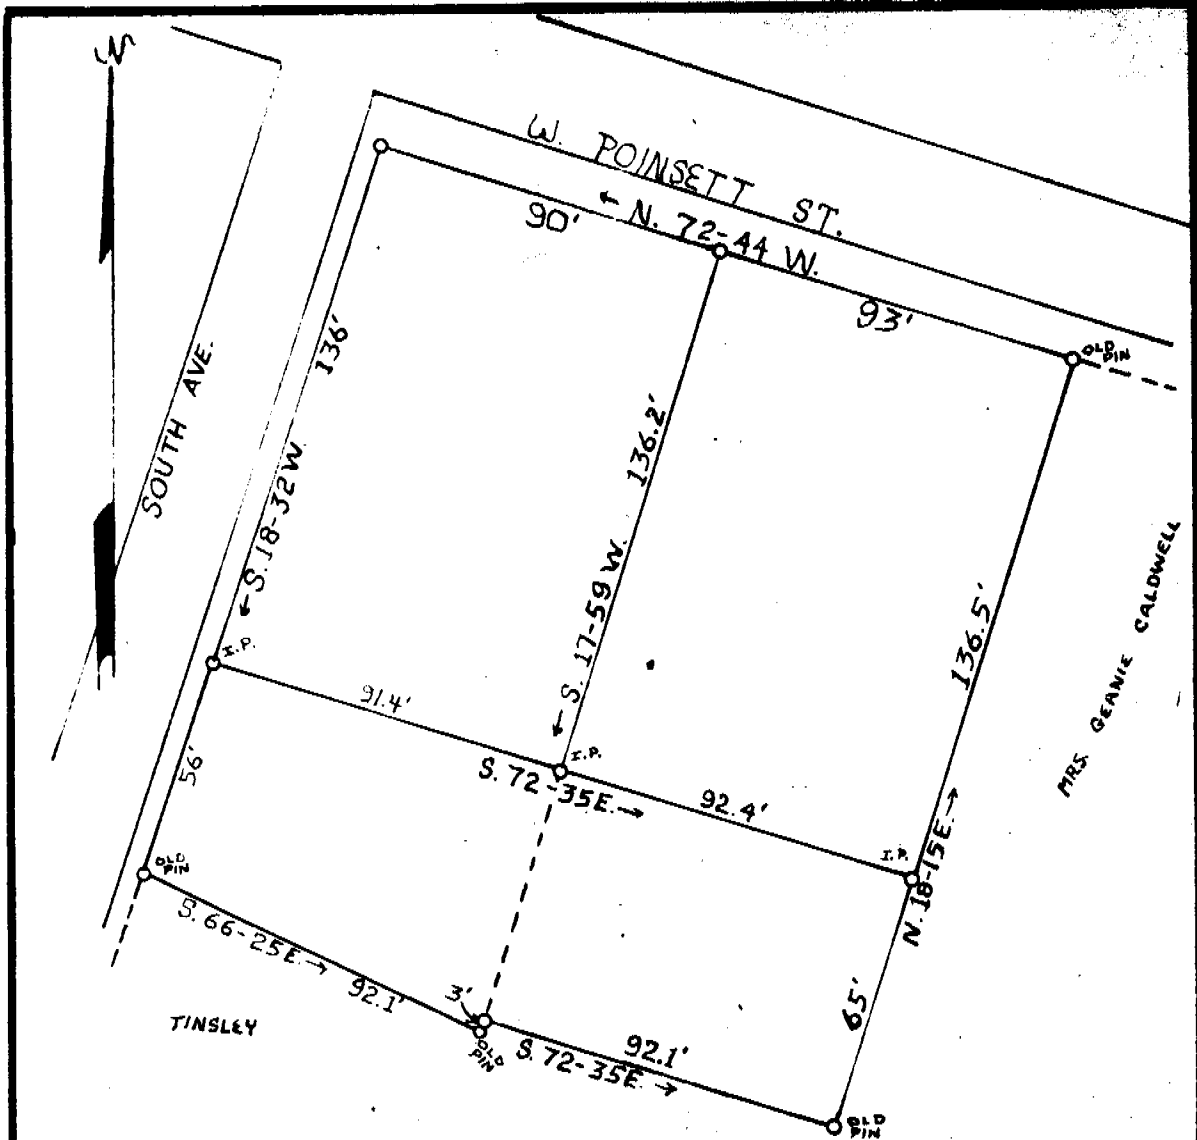

555-514

PROPERTY OF
DR. JAMES L. HUGHES
 LOCATED IN GREER
 CHICK SPRINGS TOWNSHIP - GREENVILLE COUNTY
SOUTH CAROLINA
 SCALE: 1"=40 FEET FEB. 24, 1955
 SURVEYED FEB. 18, 1955

FILED
 GREENVILLE CO. S. C.
 MAR 13 2 59 PM '72
 OLLIE FARNSWORTH
 R. M. C.

1.25
 photo

24422

MAR 13 1972

H. S. BROCKMAN REG' SURVEYOR
 GREER, S. C. - NO. 959

TRACED BY J.A.C.

555-514 ✓