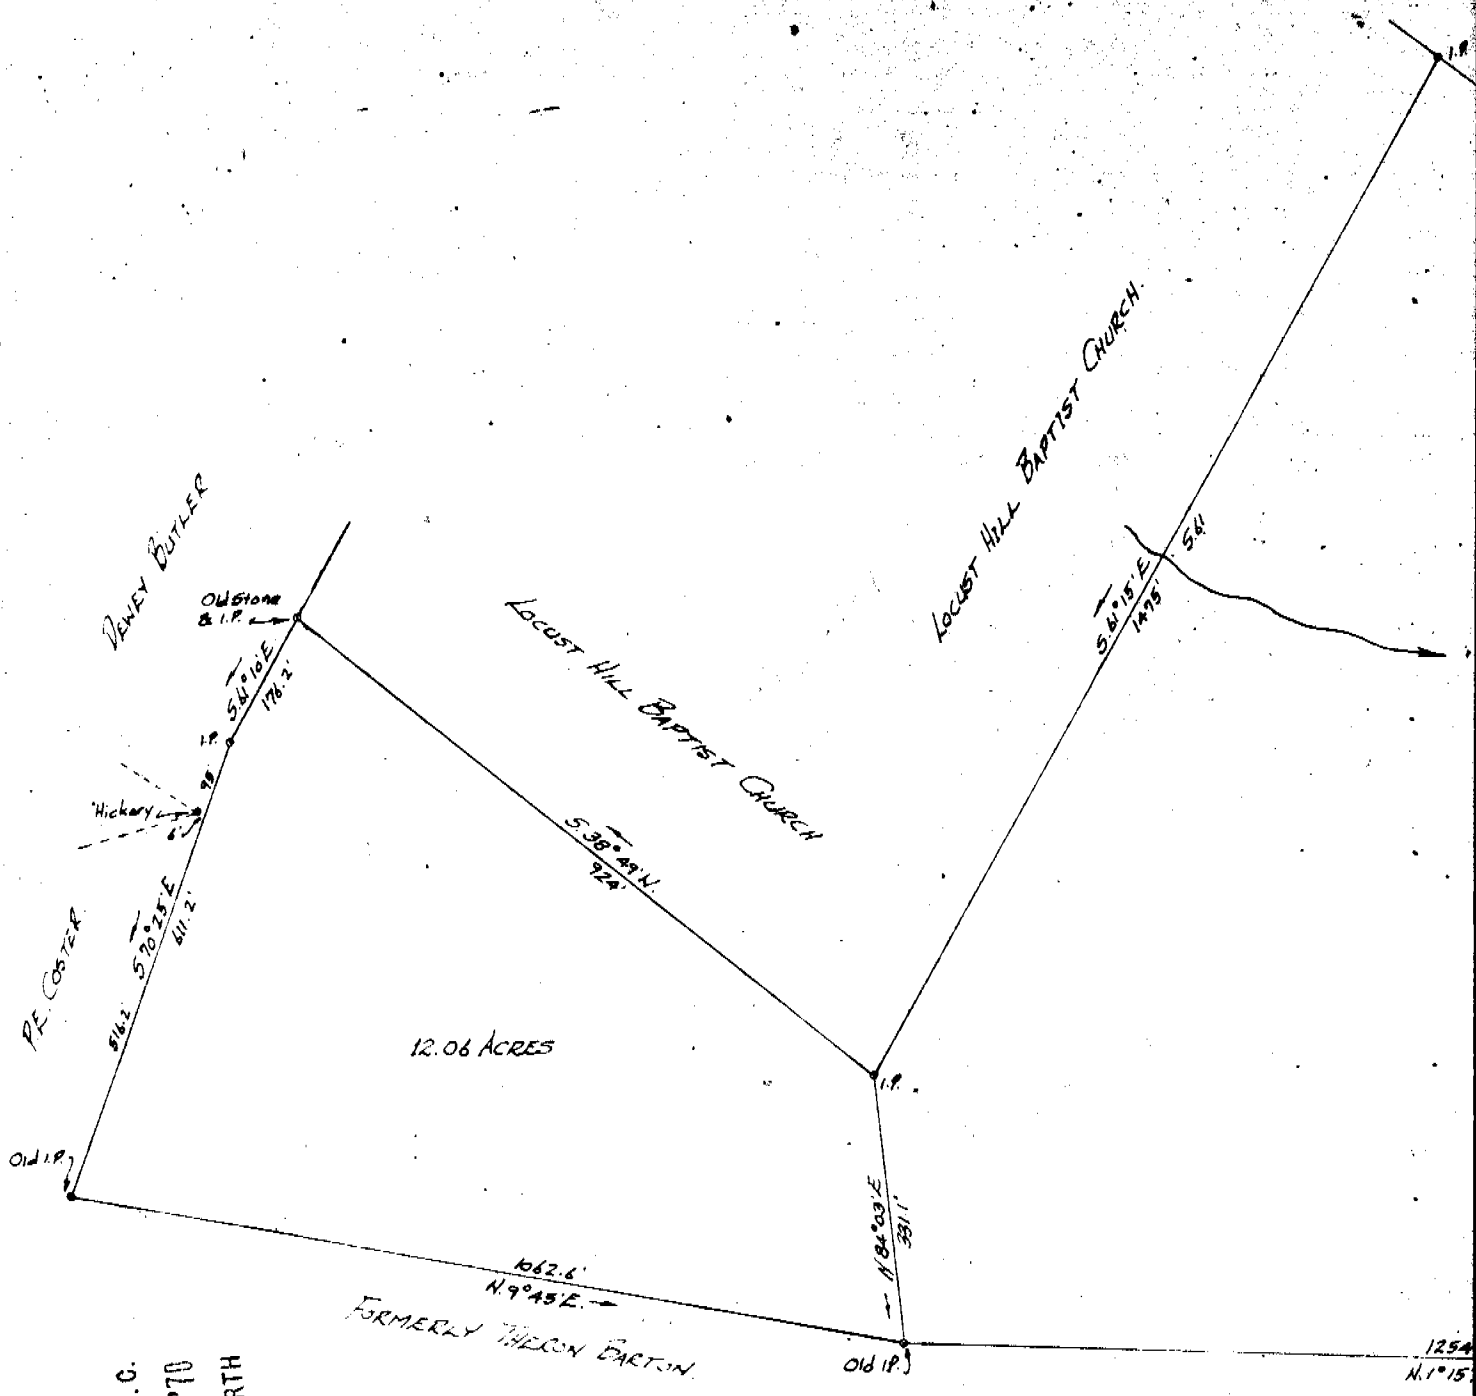

373-10

FILED
 GREENVILLE CO. S. C.
 JUL 22 11 21 AM '70
 OLLIE FARNSWORTH
 R.M.C.

PROPERTY OF
 MARVIN S. & JULIA FAYE LOWE.

Located approx 2 miles N.W. of Locust Hill Church.

HIGHLAND TOWNSHIP GREENVILLE COUNTY
 SOUTH CAROLINA.

& 2.00 photo

1694

SCALE: 1" = 200 FEET

MAY 17, 1962

Survey made May 1962.

JUL 22 1970

John A. Simmons Reg. Surveyor #2212
 GREEN, S.C.

111-317 + 318