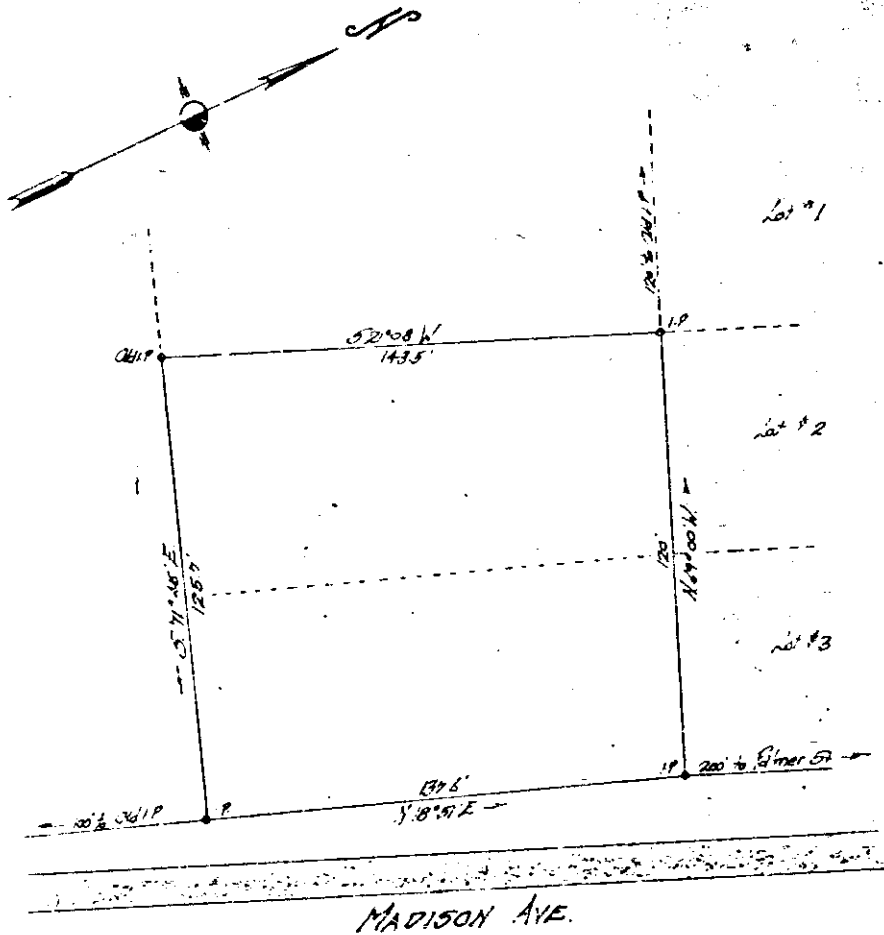

SSS-316

PROPERTY OF  
ROY DURRAH

Located in Chival Street

CHICK SPRINGS TOWNSHIP GREENVILLE COUNTY  
SOUTH CAROLINA

SCALE: 1" = 40 FEET

JULY 1 1970

Survey made on 06 26 1970

photo 44-316  
1.00

John A. Simmons, Reg. Surveyor #2212

Note: Information taken from plat of  
A.P. Smith property, by W.A. Christensen  
March 17 1924

Recorded July 14, 1970 at 1:27 P. M., #1035.

FILED  
GREENVILLE CO. S. C.  
JUL 14 4 27 PM '70  
CLLIE FARNSWORTH  
R.M.C.