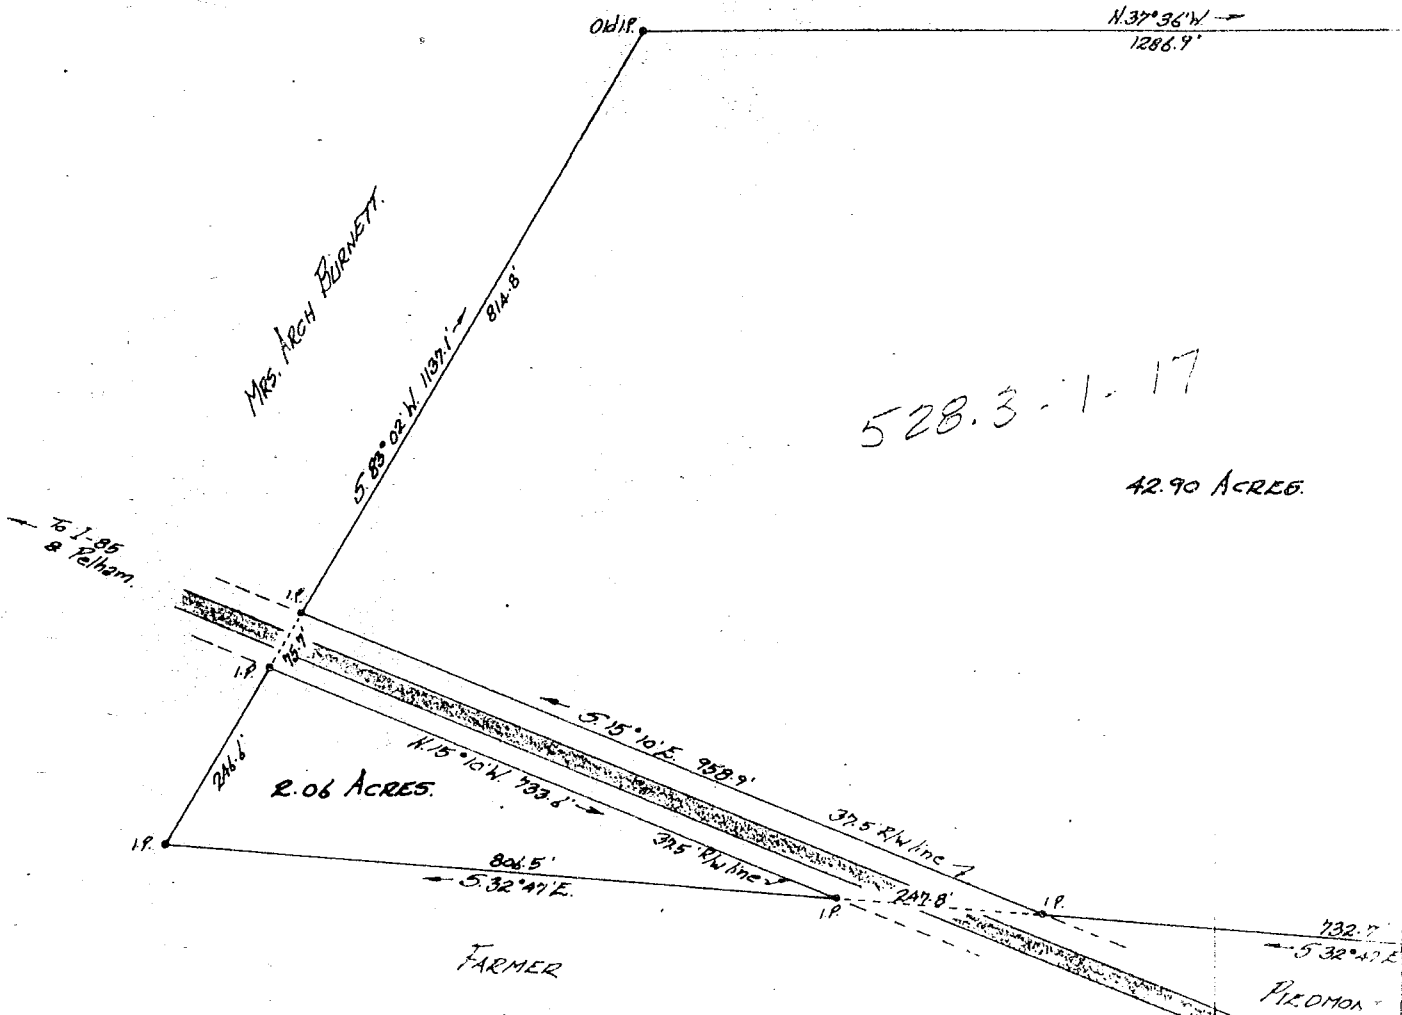

Plat Book SSS Page 298

SSS-298

Mrs ALMA WOOD.

PROPERTY OF
MRS. CLAUDE T. SMITH

Located approx. 2 miles South of Greer.

CHICK SPRINGS TOWNSHIP

GREENVILLE COUNTY,

SOUTH CAROLINA.

JUN 1

SSS-298 + 299

SCALE: 1" = 200 FEET.

MAY 26 1970

278

John A. Simmons, Reg. Surveyor # 2212.
 GREER, S.C.

Survey made May 16-22 1970