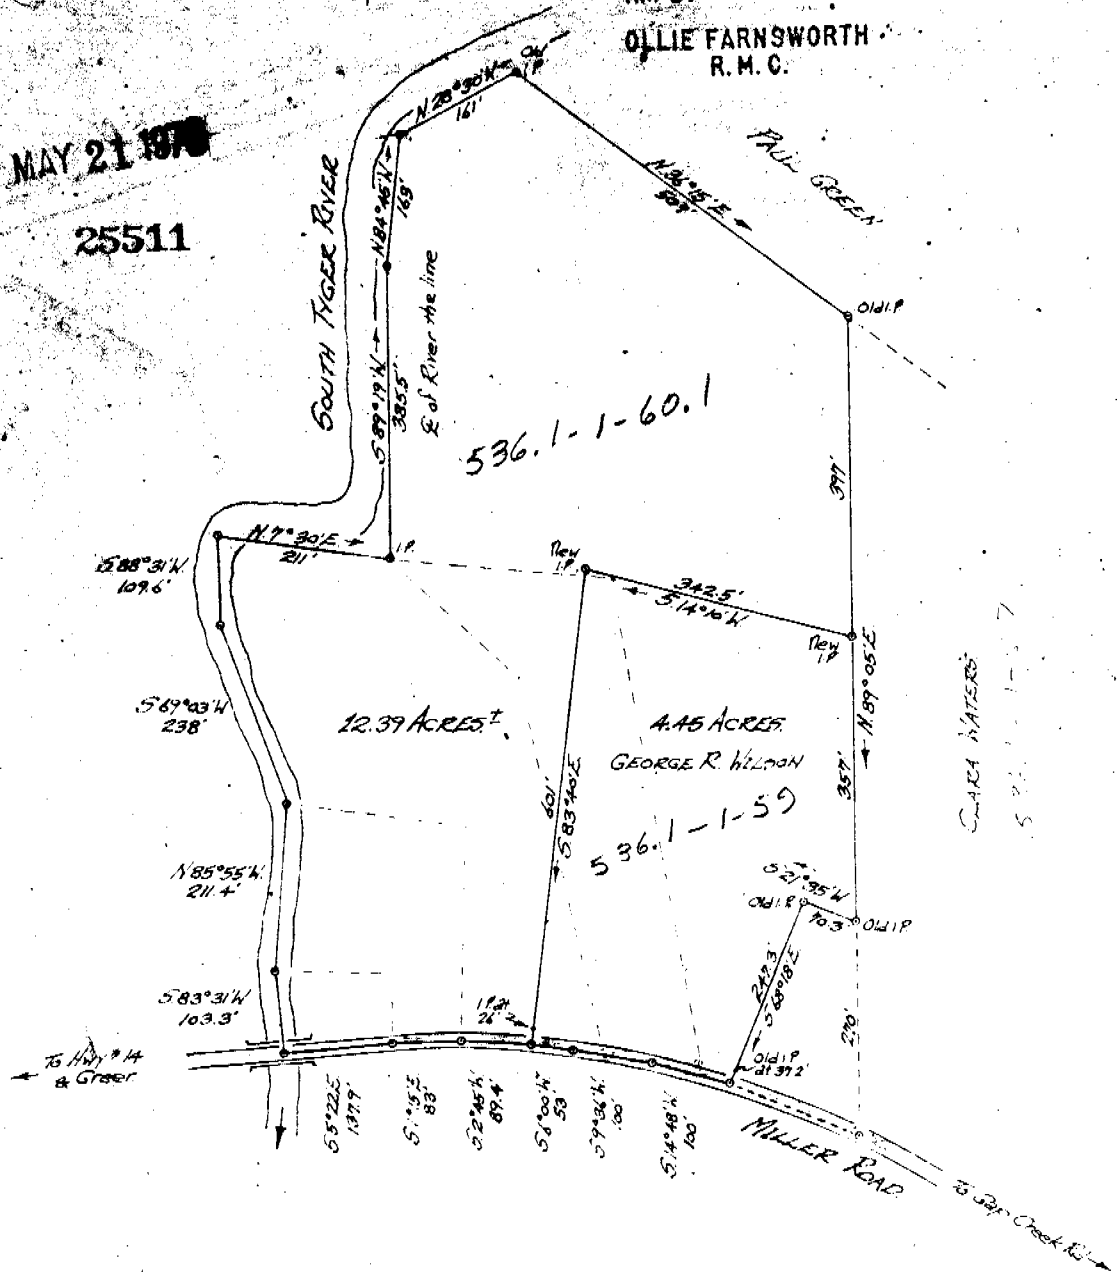

GREENVILLE CO. S. C. 555-215

MAY 21 4 32 PM '70

OLLIE FARNSWORTH
R.M.C.

MAY 21 1970

25511

PROPERTY OF
DONNELL B & VIRGINIA W. WILLIAMS

Located approx 2 miles North of Greer

ONEAL TOWNSHIP GREENVILLE COUNTY
 SOUTH CAROLINA

SCALE: 1" = 200 FEET
 Part survey made June 12, 1969
 JUNE 16, 1969

✓ 1.00
 A-285 ✓

John A. Simmons, Reg. Surveyor #2212
 GREER, S.C.

4.45 Acres tract surveyed. Information for 12.39 Acres taken from plat of George R. & Agnes Wilson land on H. O. Brockman, May 14, 1962, & amended May 8, 1965.

Recorded May 21, 1970 at 4:32 P. M., #25511