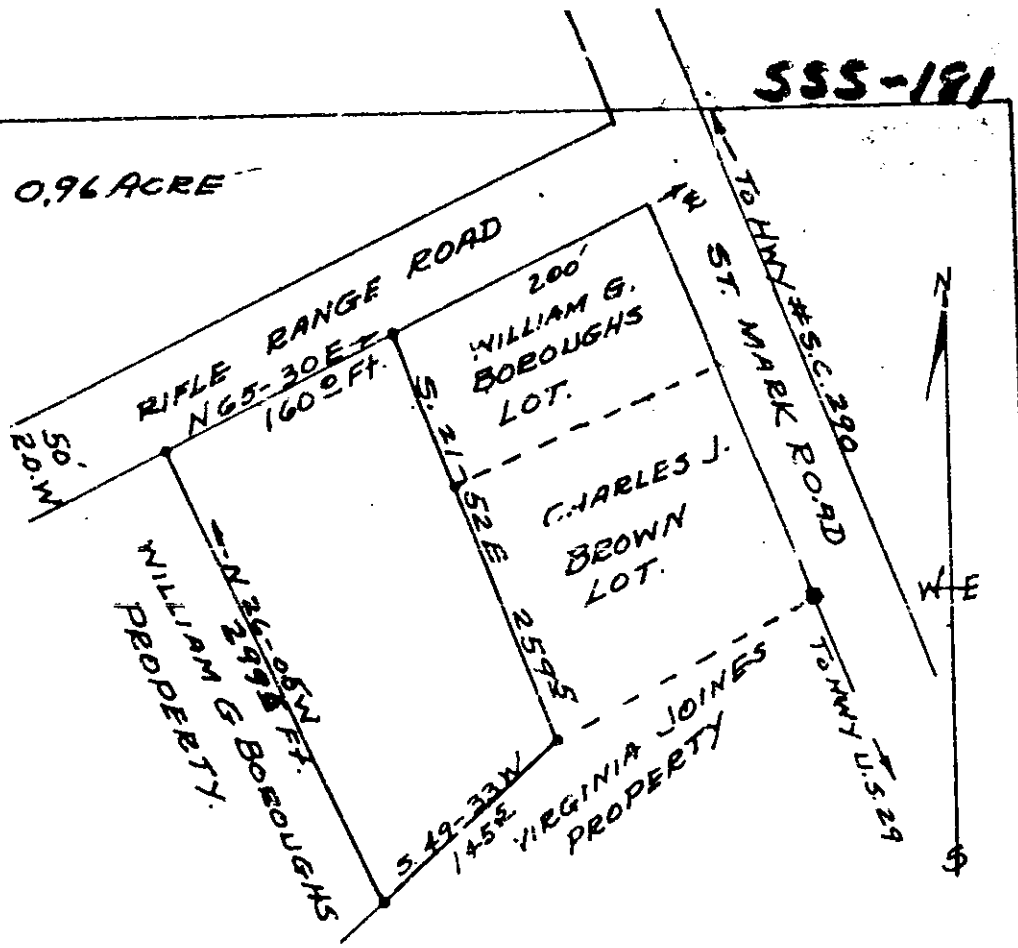

Plat Book SSS Page 181

SSS-181

AREA = 0.96 ACRE

PLAT OF LOT OF
 WILLIAM G. BOROUGHS
 CHICK SPRINGS TWP. GREENVILLE CO
 SOUTH CAROLINA
 NOV. 27, 1968

FILED
 GREENVILLE CO. S. C.
 APR 7 4 53 PM '69
 OLLIE FARNSWORTH
 R.M.C.

SSS-181

22901 ✓

SURVEY BY
 Terry V. Dill
 Roy C. Ellis No 104

SCALE 1/2" = 100'