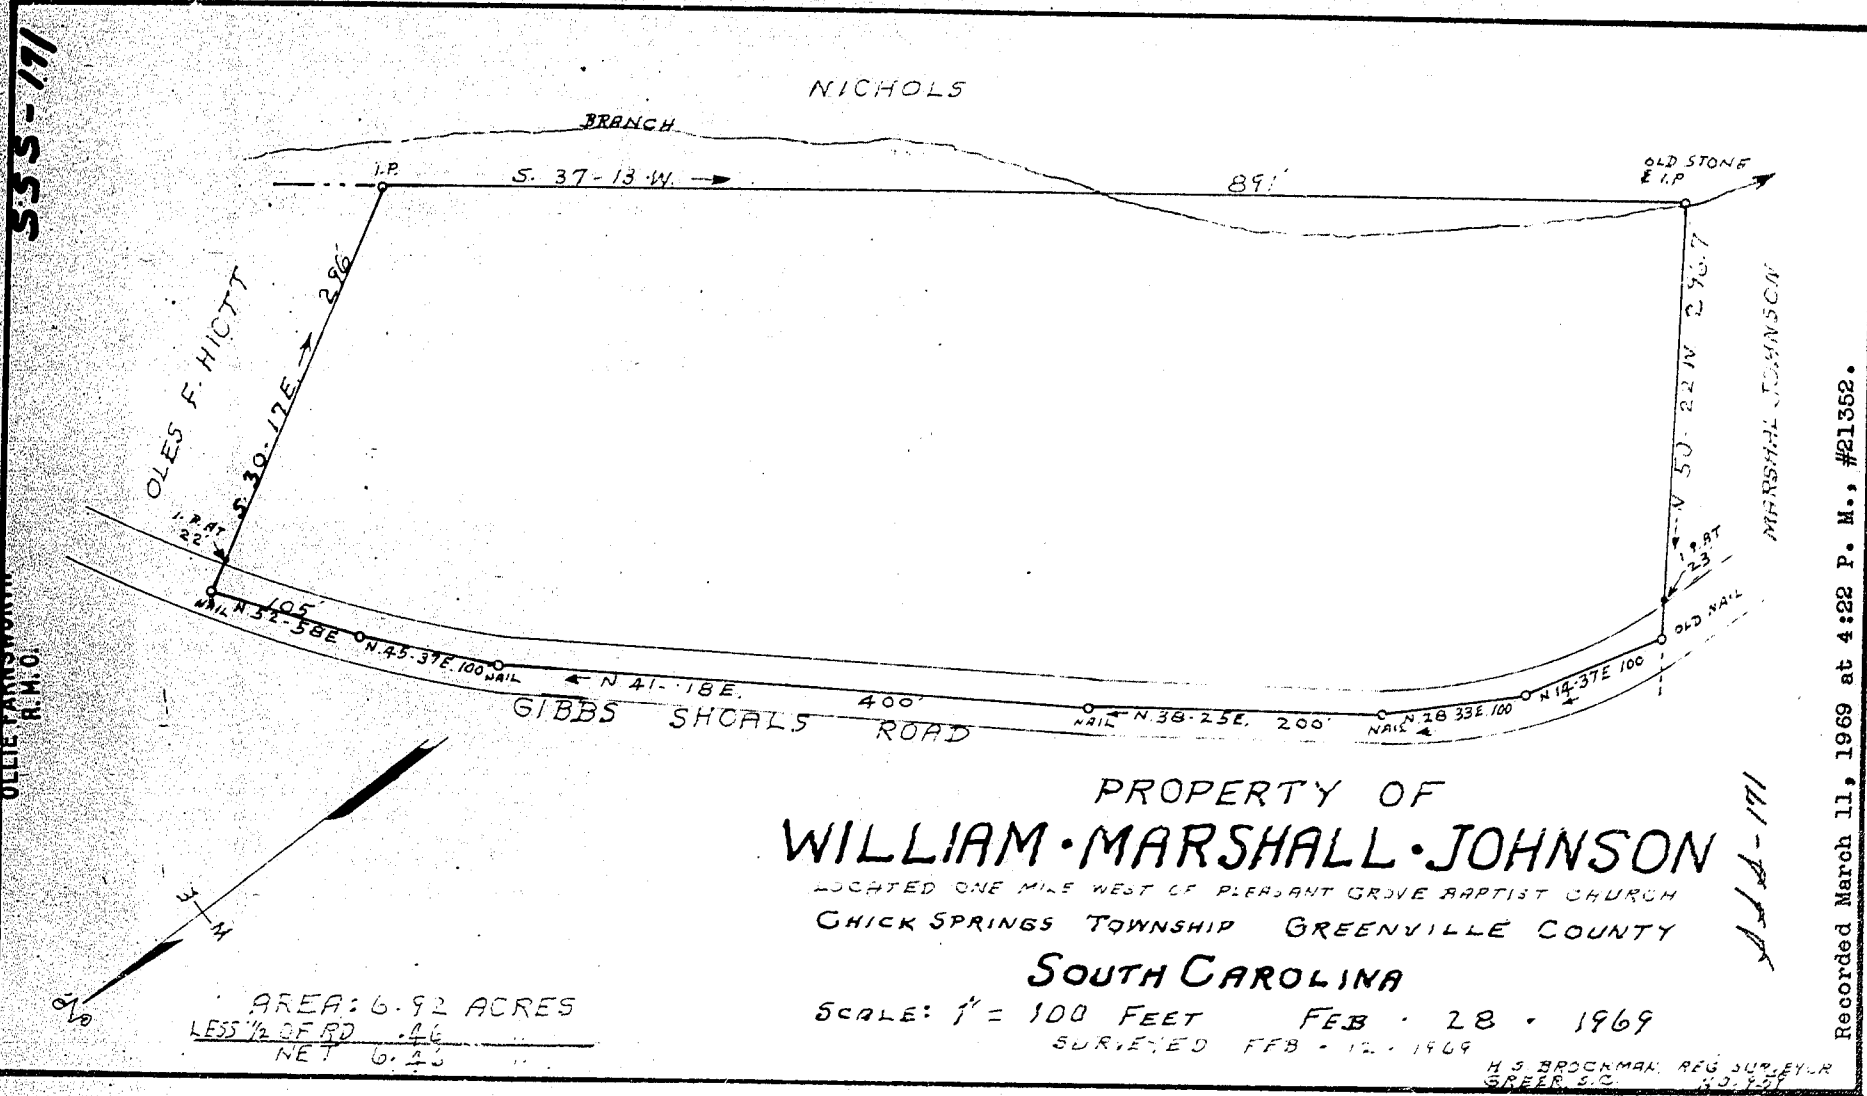

SSS-171

Mar 11 4 22 PM '69

OLLIE TAYLOR WORTH
R.M.O.

PROPERTY OF
WILLIAM · MARSHALL · JOHNSON
 LOCATED ONE MILE WEST OF PLEASANT GROVE BAPTIST CHURCH
 CHICK SPRINGS TOWNSHIP GREENVILLE COUNTY
SOUTH CAROLINA

AREA: 6.92 ACRES
 LESS 1/2 DEED .46
 NET 6.46

SCALE: 1" = 100 FEET FEB · 28 · 1969
 SURVEYED FEB · 17 · 1969

H.S. BROCKMAN, REG. SURVEYOR
 GREENVILLE, S.C.

SSS-171

Recorded March 11, 1969 at 4:22 P. M., #21352.