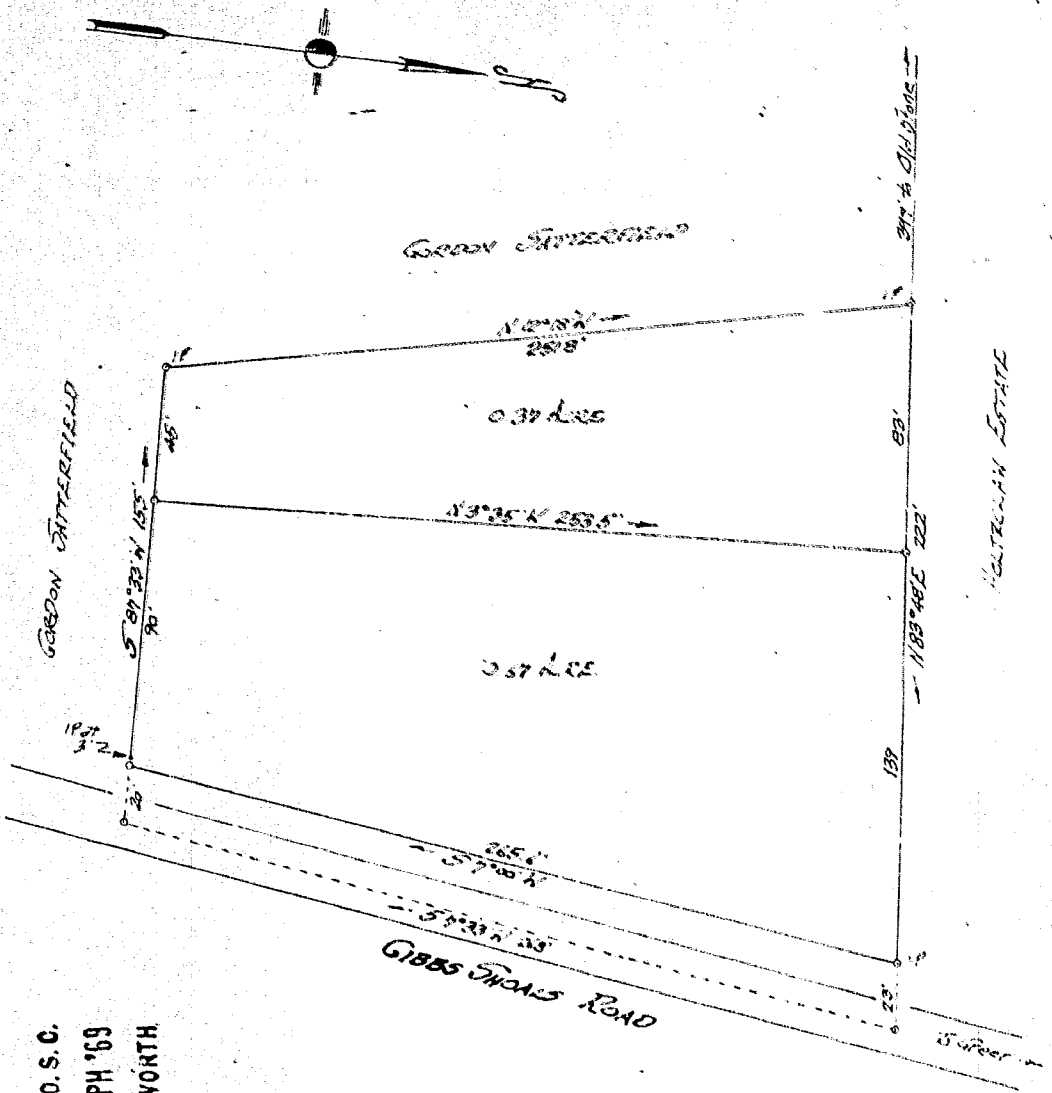

555-169

FILED  
 GREENVILLE CO. S. C.  
 MAR 10 1 39 PM '69  
 OLLIE FARNSWORTH  
 R. M. C.

PROPERTY OF  
 DALE L. SATTERFIELD

Located approx 4 miles South of Greer  
 BUTLER TOWNSHIP GREENVILLE COUNTY  
 SOUTH CAROLINA.

SCALE 1" = 50 FEET  
 MAY 20 1969  
 Survey made Dec 11 1968

photo  
 1.00  
 555-169  
 21209

John A. Simmons, Land Surveyor # 2215  
 GREENVILLE