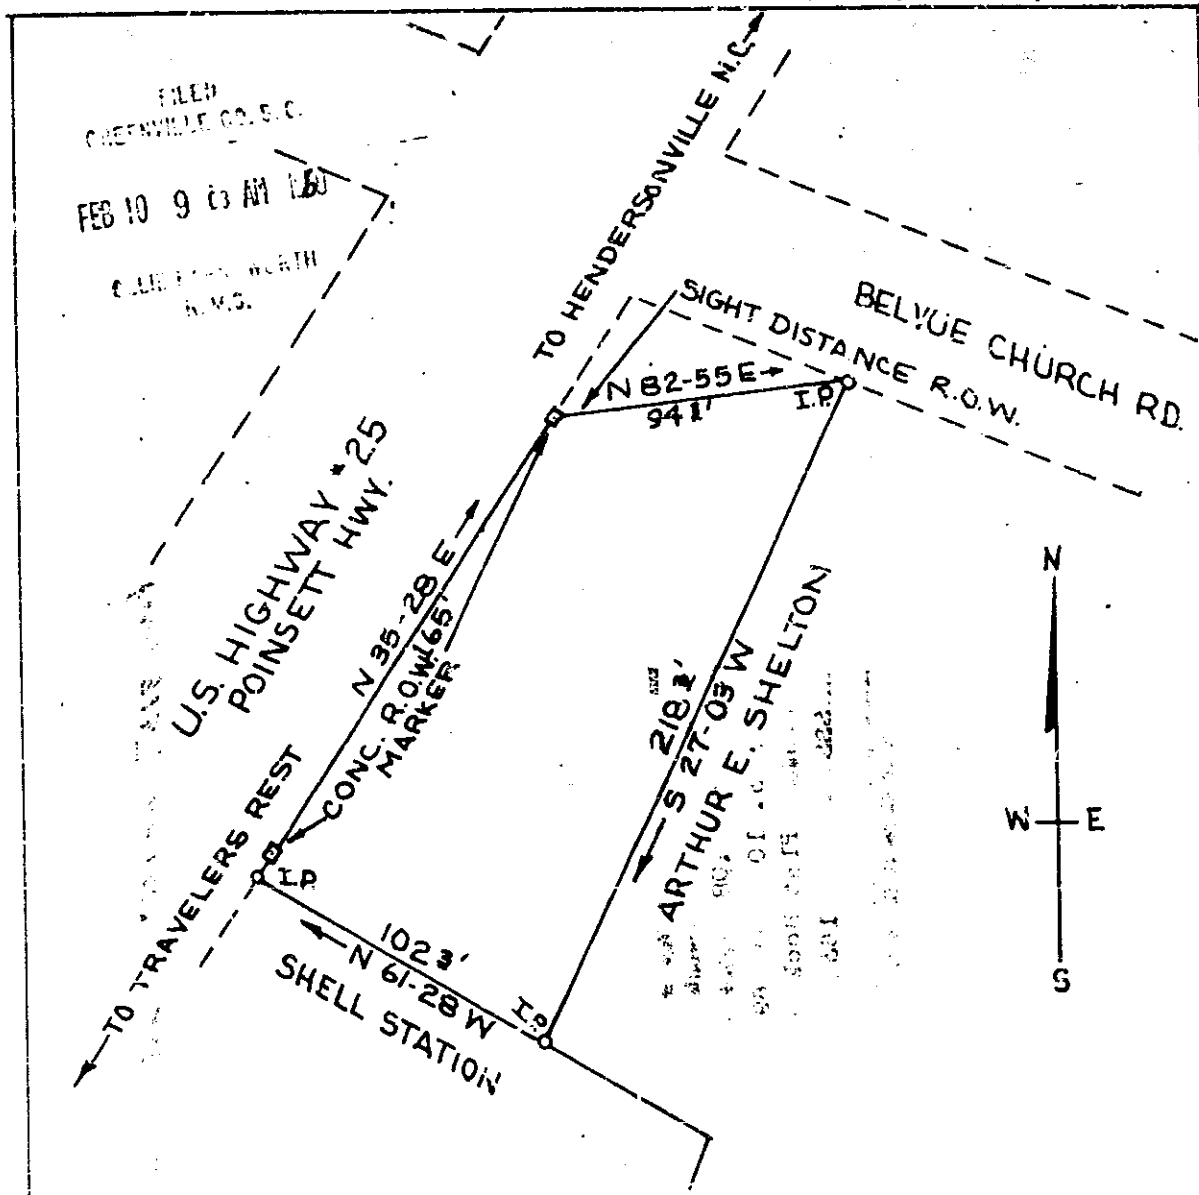

Plat Book SSS Page 163

SSS-163

PLAT OF LOT OF
 ROBERT J. BAILEY
 BATES TWP. GREENVILLE CO.
 SOUTH CAROLINA
 DEC. 13, 1968

SURVEY BY
Terry S. Dill
 REG. C.E. # L.S. # 104

SCALE 1" = 50'