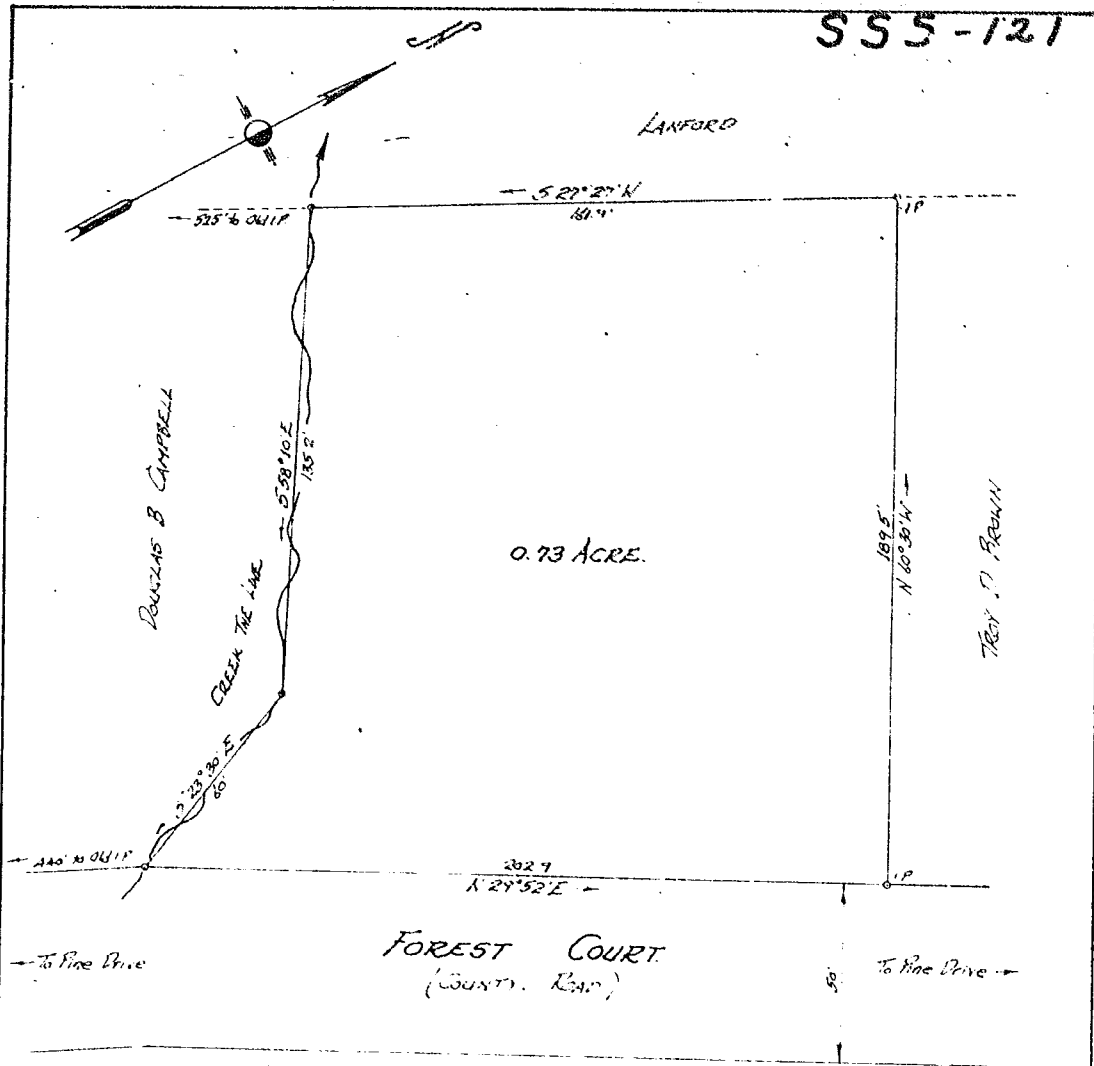

SSS-121

PROPERTY OF
CLYDE E. WALKER

located approx 3 miles S.W. of Greer

ONEAL TOWNSHIP GREENVILLE COUNTY
SOUTH CAROLINA

SCALE 1" = 40 FEET

MAY 14 1968

Survey made May 1, 1968

√ 9362

SSS-121

John A. Simmons, Reg. Surveyor #2212

GREER, SC

Recorded Oct. 16, 1968 at 4:45 P. M., #9002

Picture \$ / 00