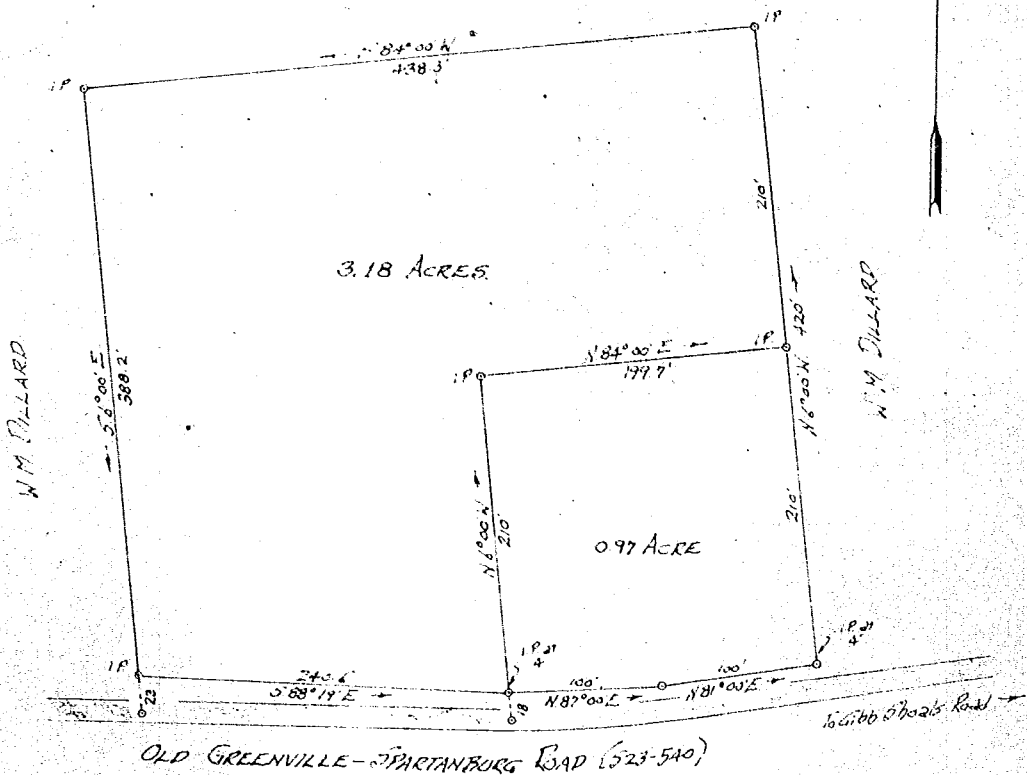

W.M. DILLARD

PROPERTY OF
H. GERALD BRADLEY

located approx 3 miles South of Greer

CHICK SPRINGS TOWNSHIP GREENVILLE COUNTY
SOUTH CAROLINA.

SSS-71

SCALE 1" = 100 FEET

FEB 29 1968

Survey made Feb 3 1968

29061

100

John A. Simmons, Reg. Surveyor No. 2017
Greer, S.C.

Recorded May 9, 1968 at 1:05 P. M., #29061.