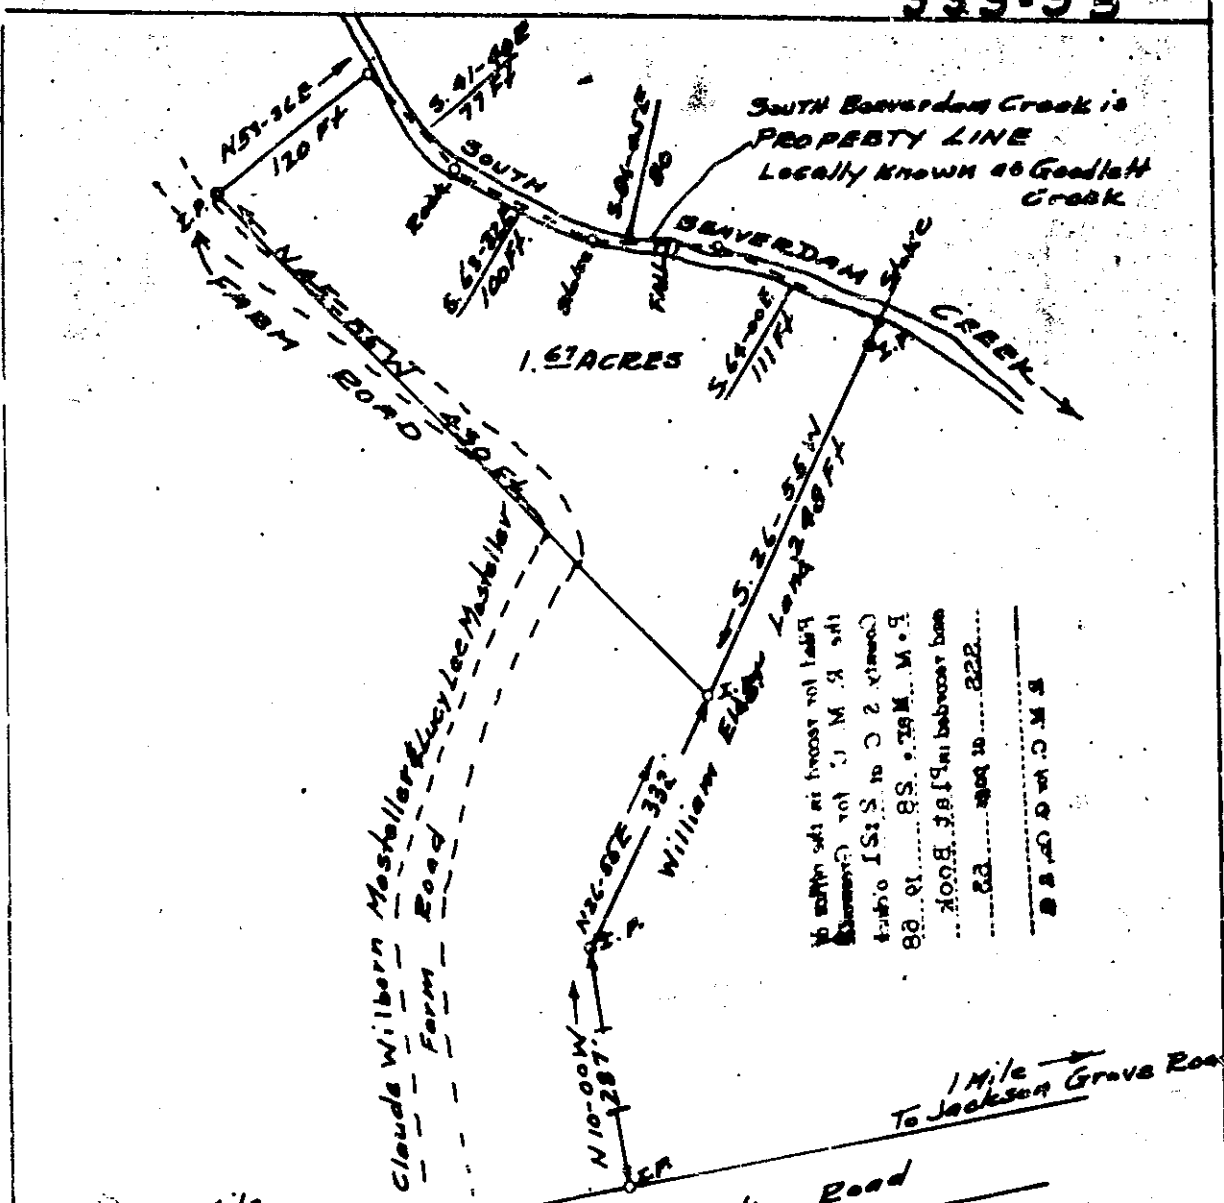

SSS-53

South Beverdam Creek is
PROPERTY LINE
Locally known as Goodlett
Creek

1.67 ACRES

William Eller Road

Hindman Road

1 Mile to Jackson Grove Road

1 Mile to Little Texas School

PLAT OF LOT OF
CLAUDE WILBORN AND
LUCY LEE MOSTELLER

SOLD TO
WILLIAM E. COKER AND
LILLIAN M. COKER

ONEAL TWP. GREENVILLE CO
SOUTH CAROLINA

SURVEY MAY 11, 1967
By Terry W. Dill
Reg. C. E. & L. S. #107

SCALE 1" = 100'

R.M.C.
(See Deed Book 269 Page 85
From Cornelia H. Gilreath
#15282.)

Recorded Mar. 28, 1968 at 2:21 P. M., #15282.

Pointing from W. C. Coker, N 75° 1' P. 4 100 A. Traveler Post