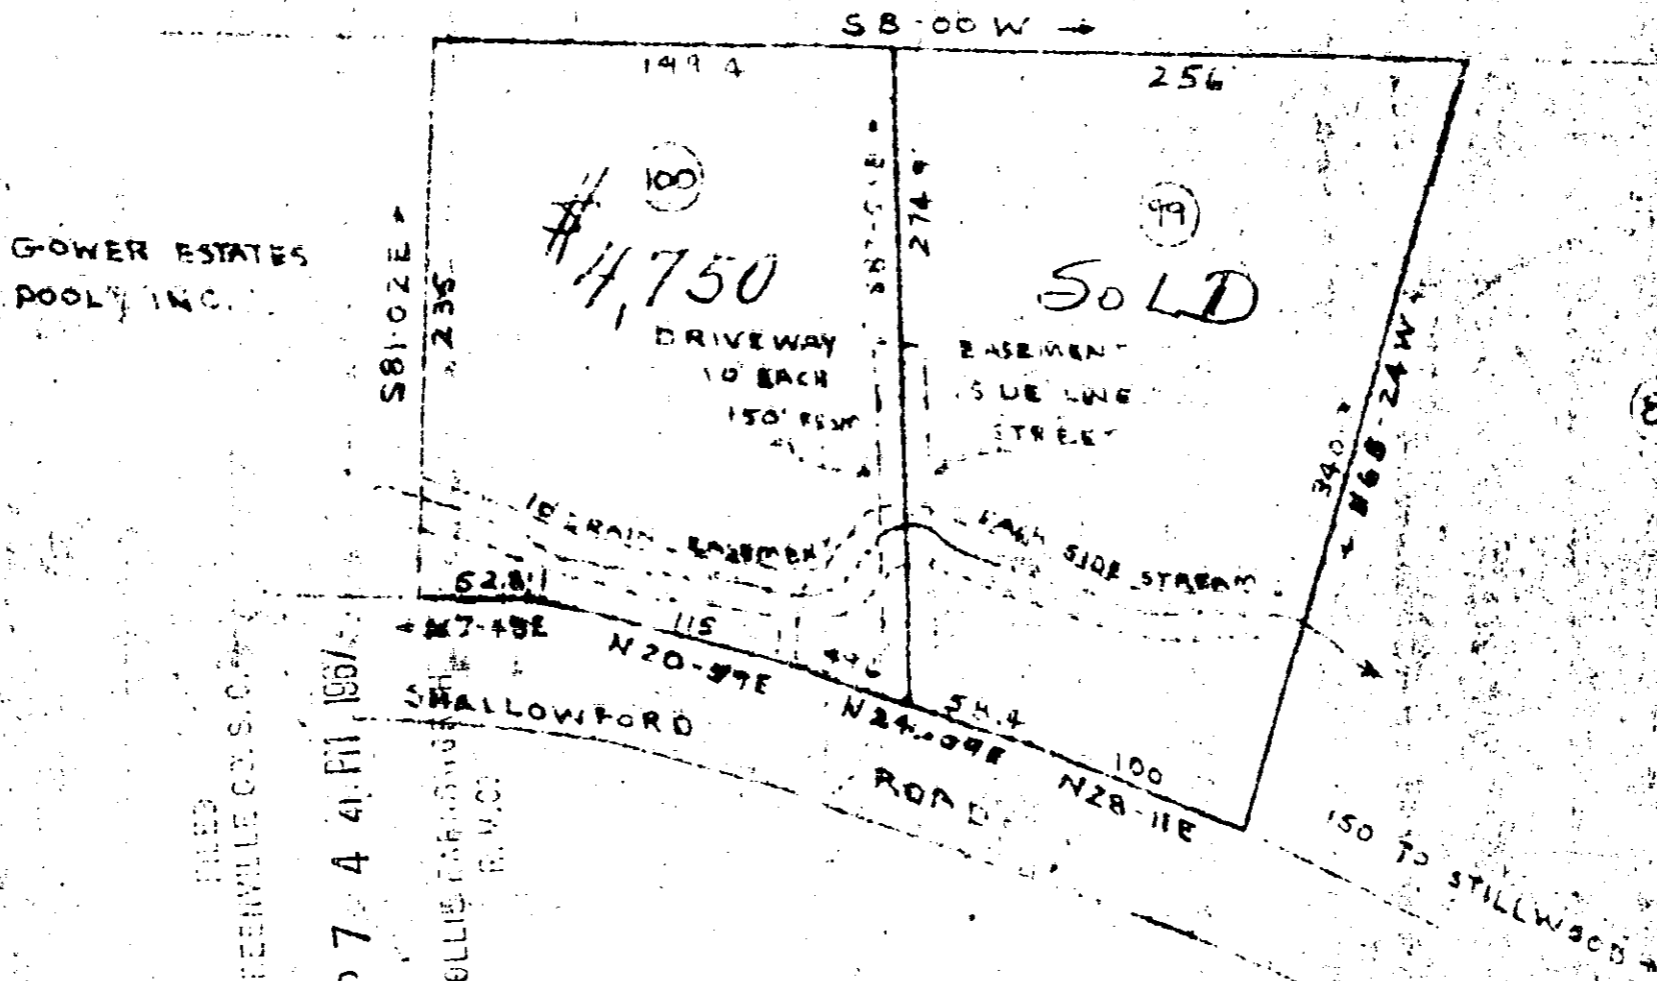

Plat Book-RRR Page 159B

159

72292 Filed This 7th day of Sept. 1967
 And Recorded in Vol. 1569 Page 1569 at 4:41 P.M.
Olle Starnworth
 Register Means Conveyance Greenville County, S. C.

GOWER ESTATES
 POOLY, INC.

SEP 7 4 41 PM 1967

SEP - 7 1967

ADDITION TO
 SECTION 7
GOWER ESTATES

GREENVILLE S.C.

AUG. 1966

SCALE 1" = 100'

R. K. CAMPBELL & WESBO SURVEYING & MAPPING

7292
RRR-159