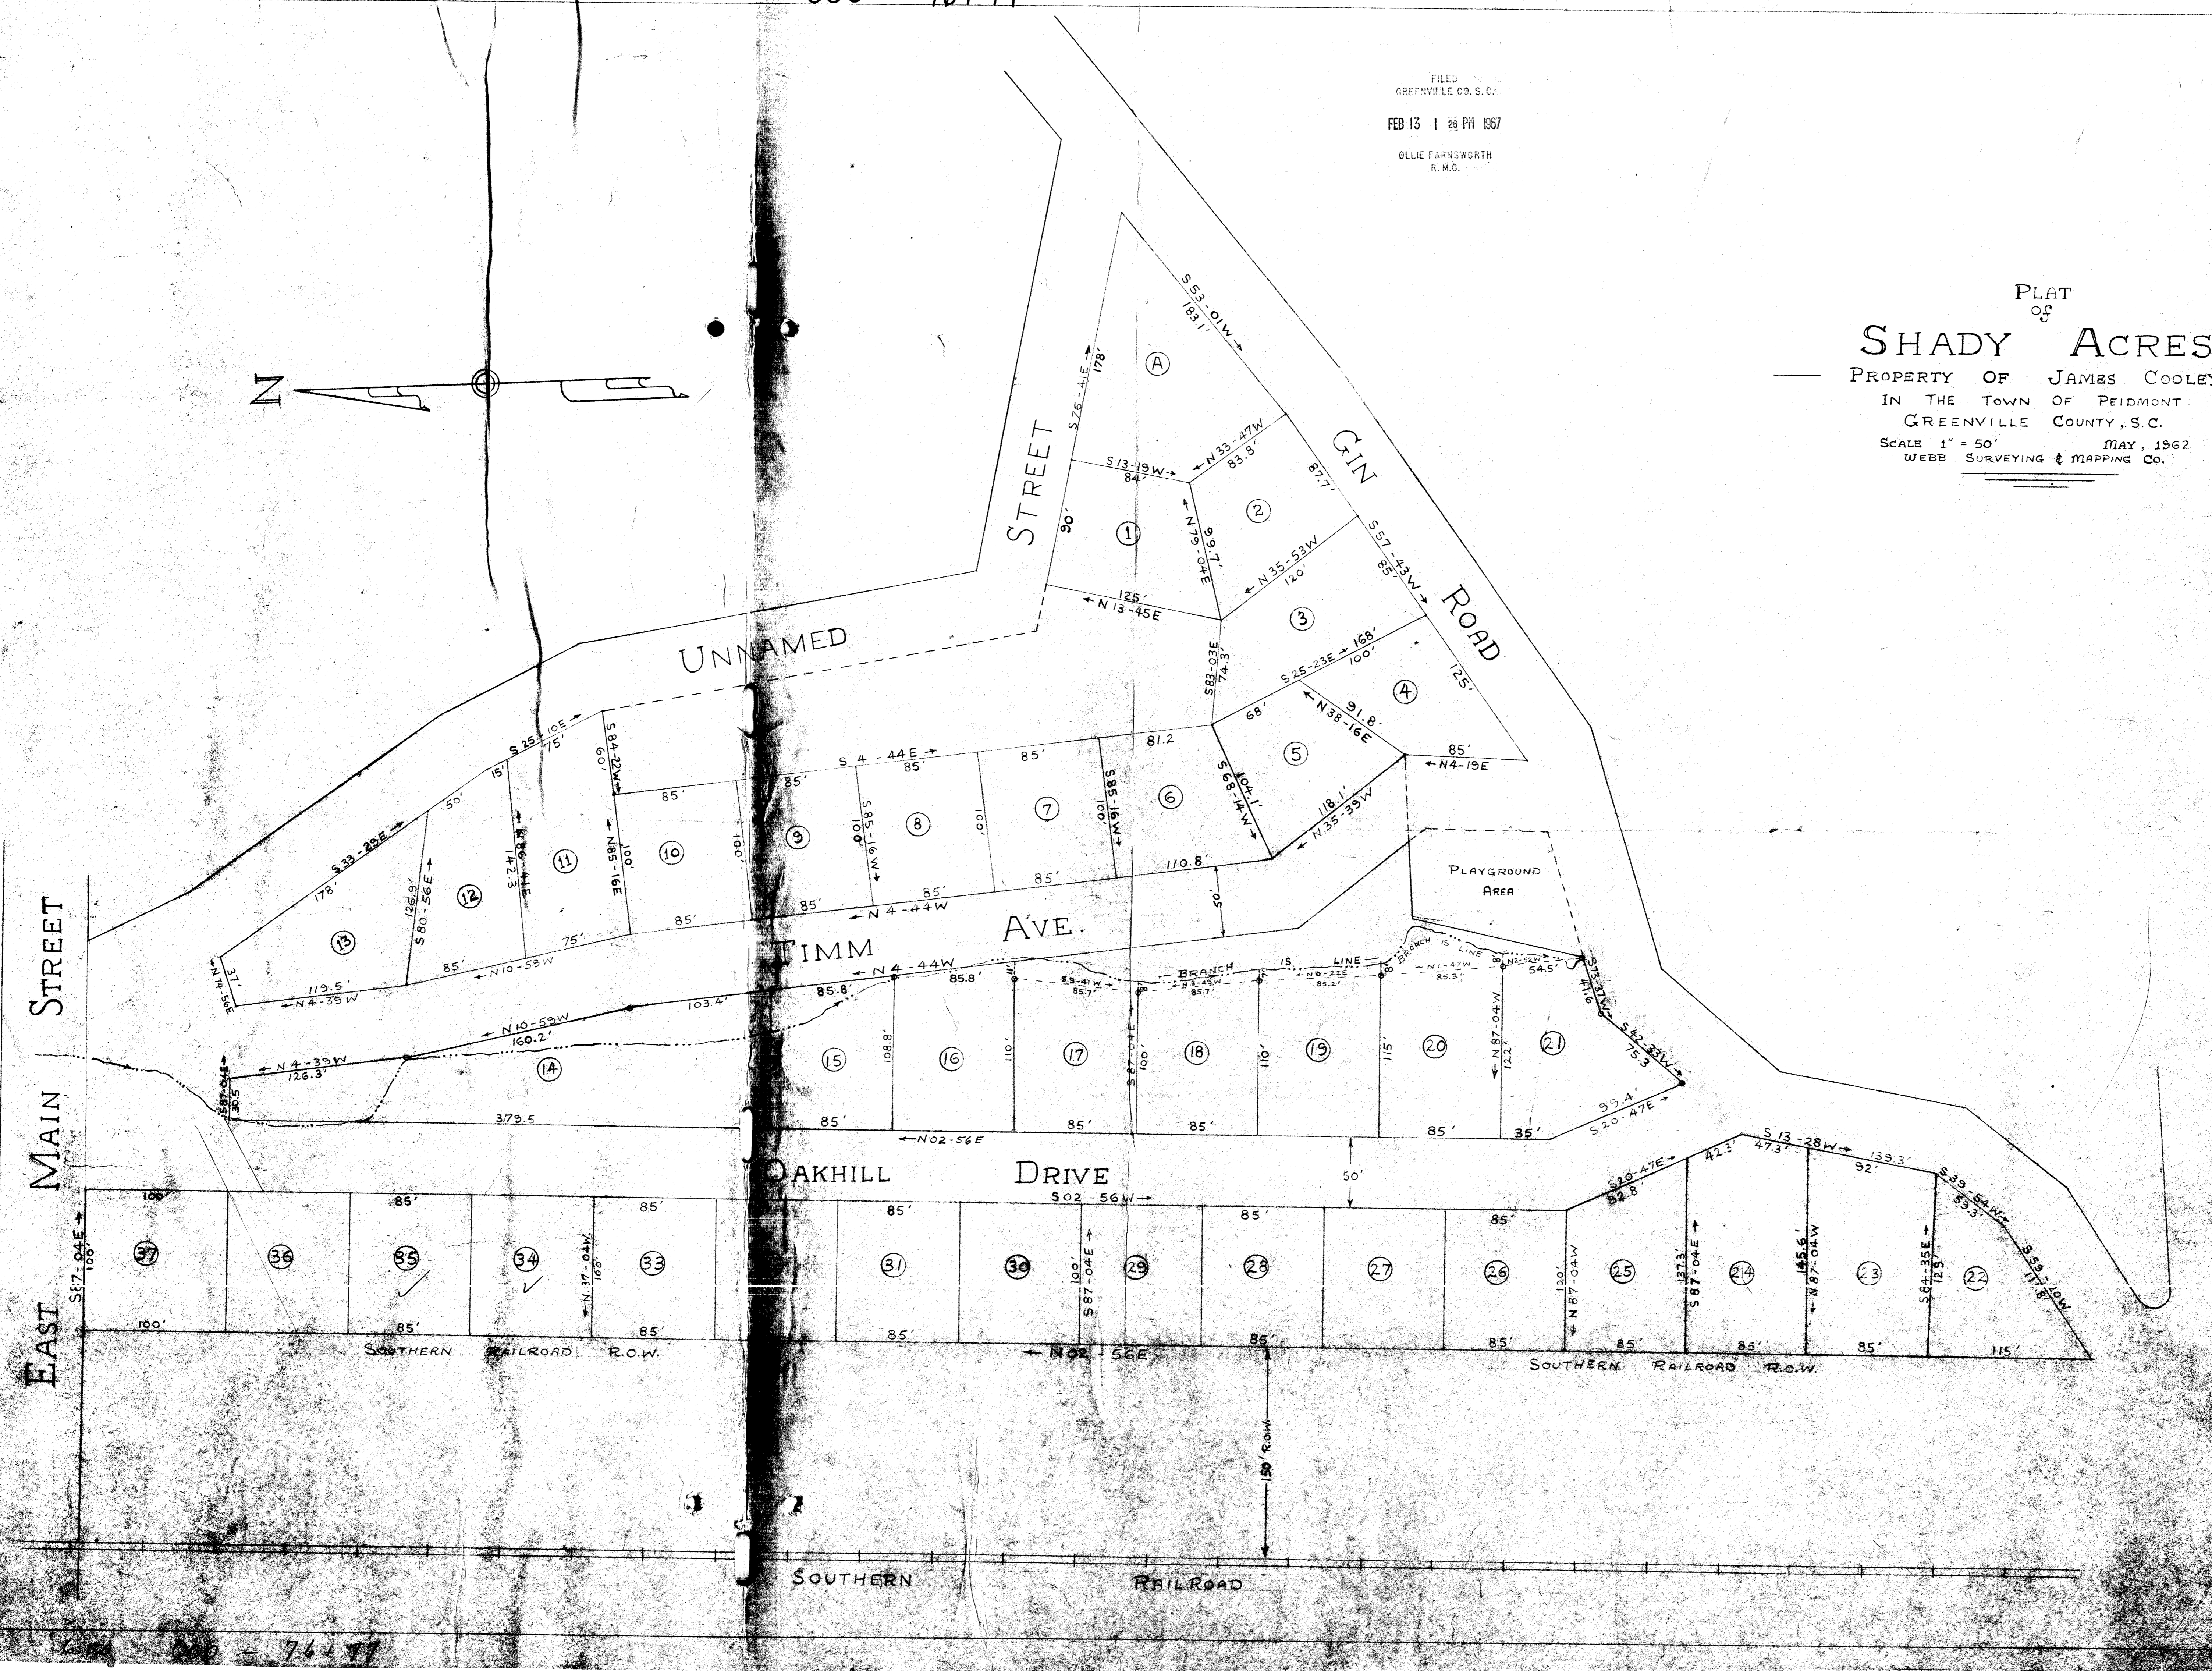

000 76+77

FILED  
GREENVILLE CO. S.C.  
FEB 13 1 26 PM 1967  
OLLIE FARNSWORTH  
R.M.C.

PLAT  
OF  
**SHADY ACRES**  
PROPERTY OF JAMES COOLEY  
IN THE TOWN OF PEIDMONT  
GREENVILLE COUNTY, S.C.  
SCALE 1" = 50' MAY, 1962  
WEBB SURVEYING & MAPPING CO.

#19418 Filed This 13 day of Feb 1967  
And Recorded in Vol. 000 Page 76+77 at 11:26 P.M.  
Ollie Farnsworth  
Register Meane Conveyance Greenville County, S. C.

#19418 Filed This 13 day of Feb 1967  
And Recorded in Vol. 000 Page 76+77 at 11:26 P.M.  
Ollie Farnsworth  
Register Meane Conveyance Greenville County, S. C.