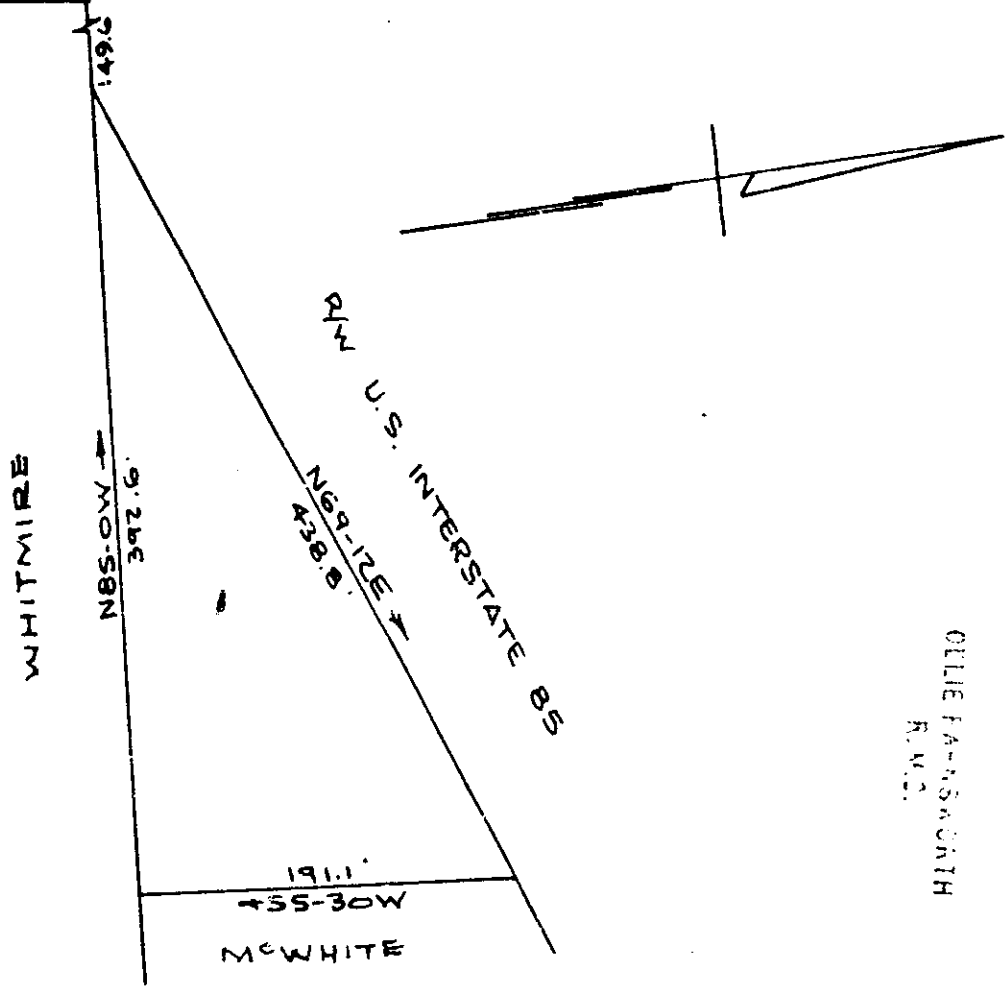

Plat Book MMM. Page 151A

WHITE HORSE ROAD

FILED
GREENVILLE CO. S. C.
JUN 17 3 13 PM 1966
OLLIE FA-NSWORTH
R.M.C.

PROPERTY OF
DOROTHY BABB
NEAR GREENVILLE, S. C.
SCALE 1"=100' 3 JUNE 1966

CAROLINA ENGINEERING & SURVEYING CO.

MMM - 151 506 35761

35761 Filed This 17 day of June 1966

And Recorded in Vol. MMM Page 151 at 3:13 p.m.

Ollie Farnsworth
Register Mesne Conveyance Greenville County, S. C.