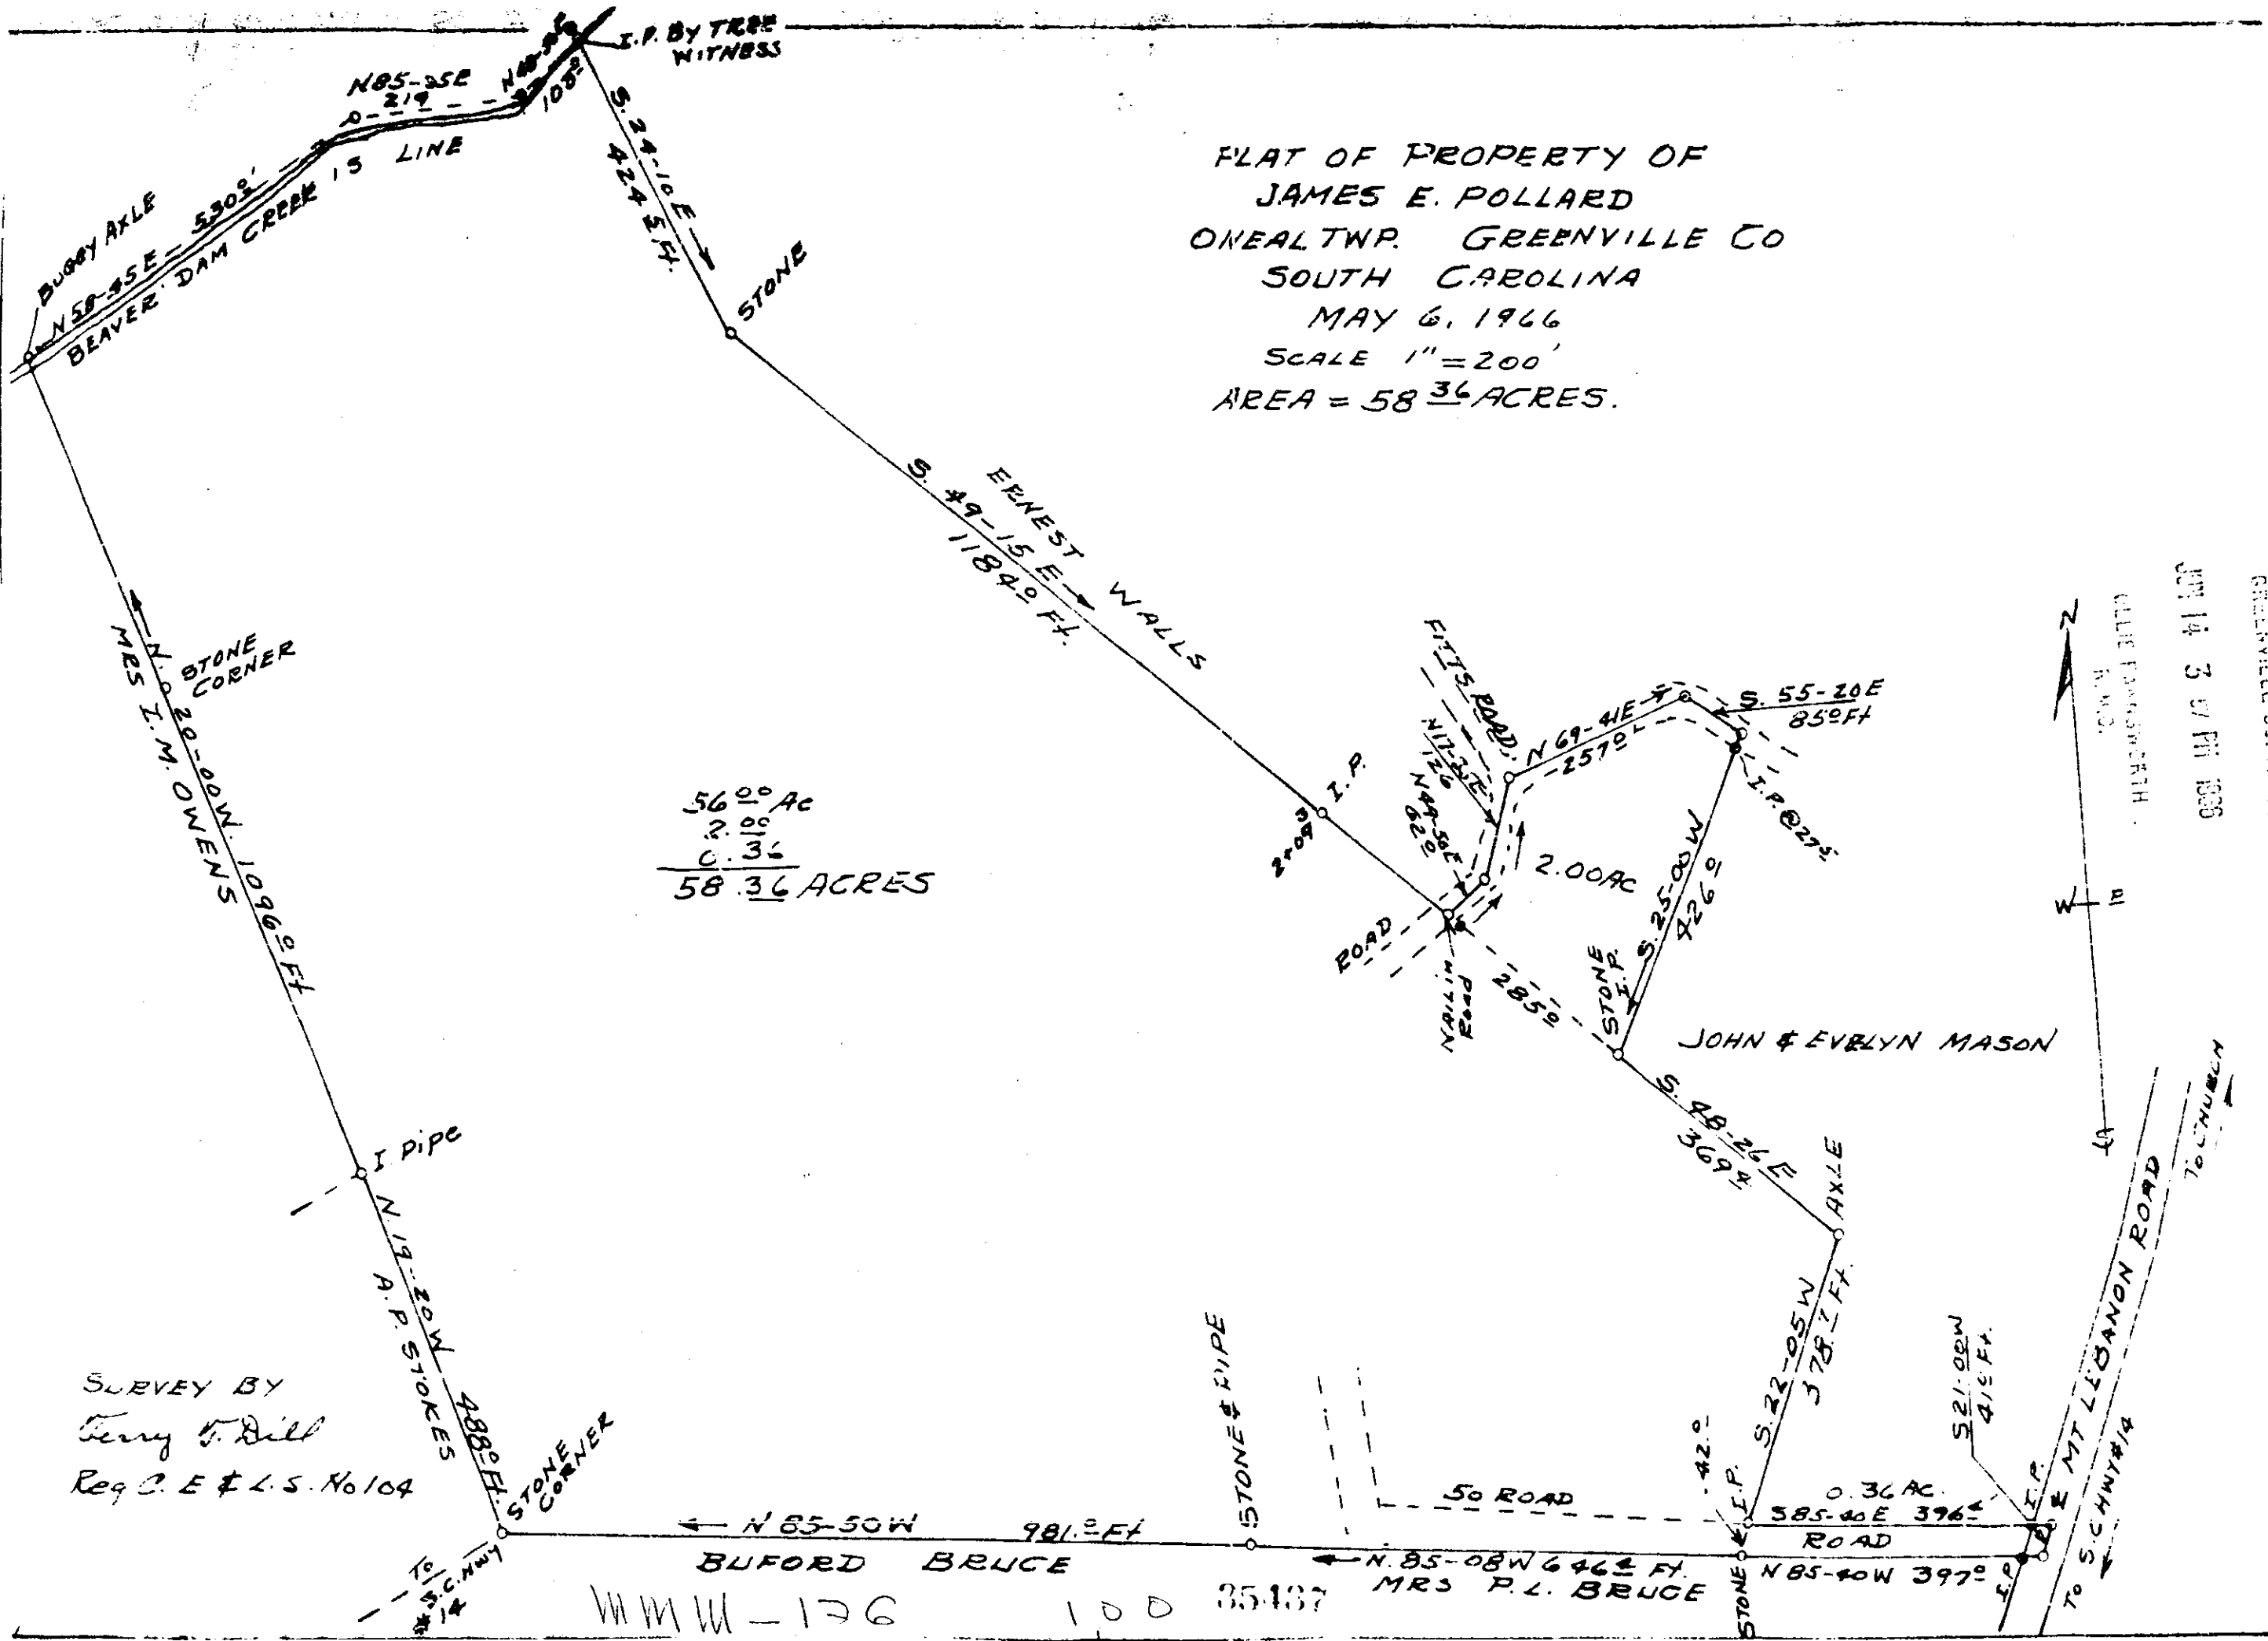

Plat Book MMM. Page 126

PLAT OF PROPERTY OF
 JAMES E. POLLARD
 ONEAL TWP. GREENVILLE CO
 SOUTH CAROLINA
 MAY 6, 1966
 SCALE 1"=200'
 AREA = 58.36 ACRES.

SURVEY BY
 Terry G. Dill
 Reg. C. E. & L. S. No 104

GREENVILLE COUNTY
 JUN 14 3 07 PM 1966
 ALICE FARNSWORTH

35437 Filed This 14 day of June 1966
 And Recorded in Vol. MMM Page 126 at 3:27 P.M.
 Alice Farnsworth
 Register Mesne Conveyance Greenville County, S. C.