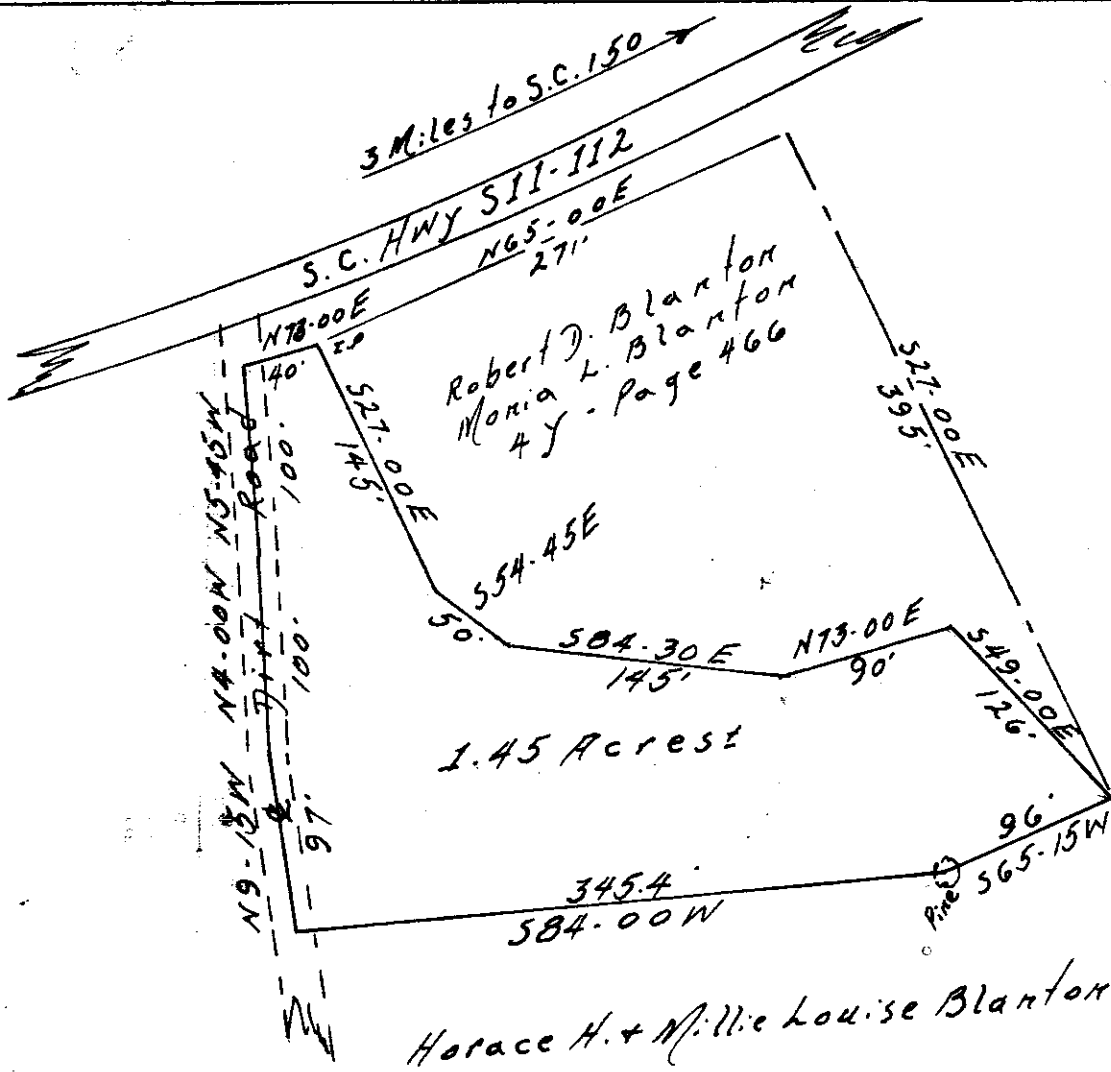

Recorded January 24, 1966 at 9:30 A. M. #21667
Plat Book 167 - Page 167

Horace H. + Millie Louise Blanton

STATE of SOUTH CAROLINA
CHEROKEE COUNTY

Owner Robert D. Blanton
Maria L. Blanton

Scale - 1 inch = 100 feet
Bearings Magnetic
Survey and plat 4-28-65

L. MARION WOOD, R. L. S.
998 S. C.
L. Marion Wood

21667

JAN 24 1966

1.00 288-167

21667 Filed This 24 day of JAN 19 66
And Recorded in Vol. 357 Page 167 of 9208.M
S. L. Blanton
Register Merse Conyerses Greenville County, S. C.