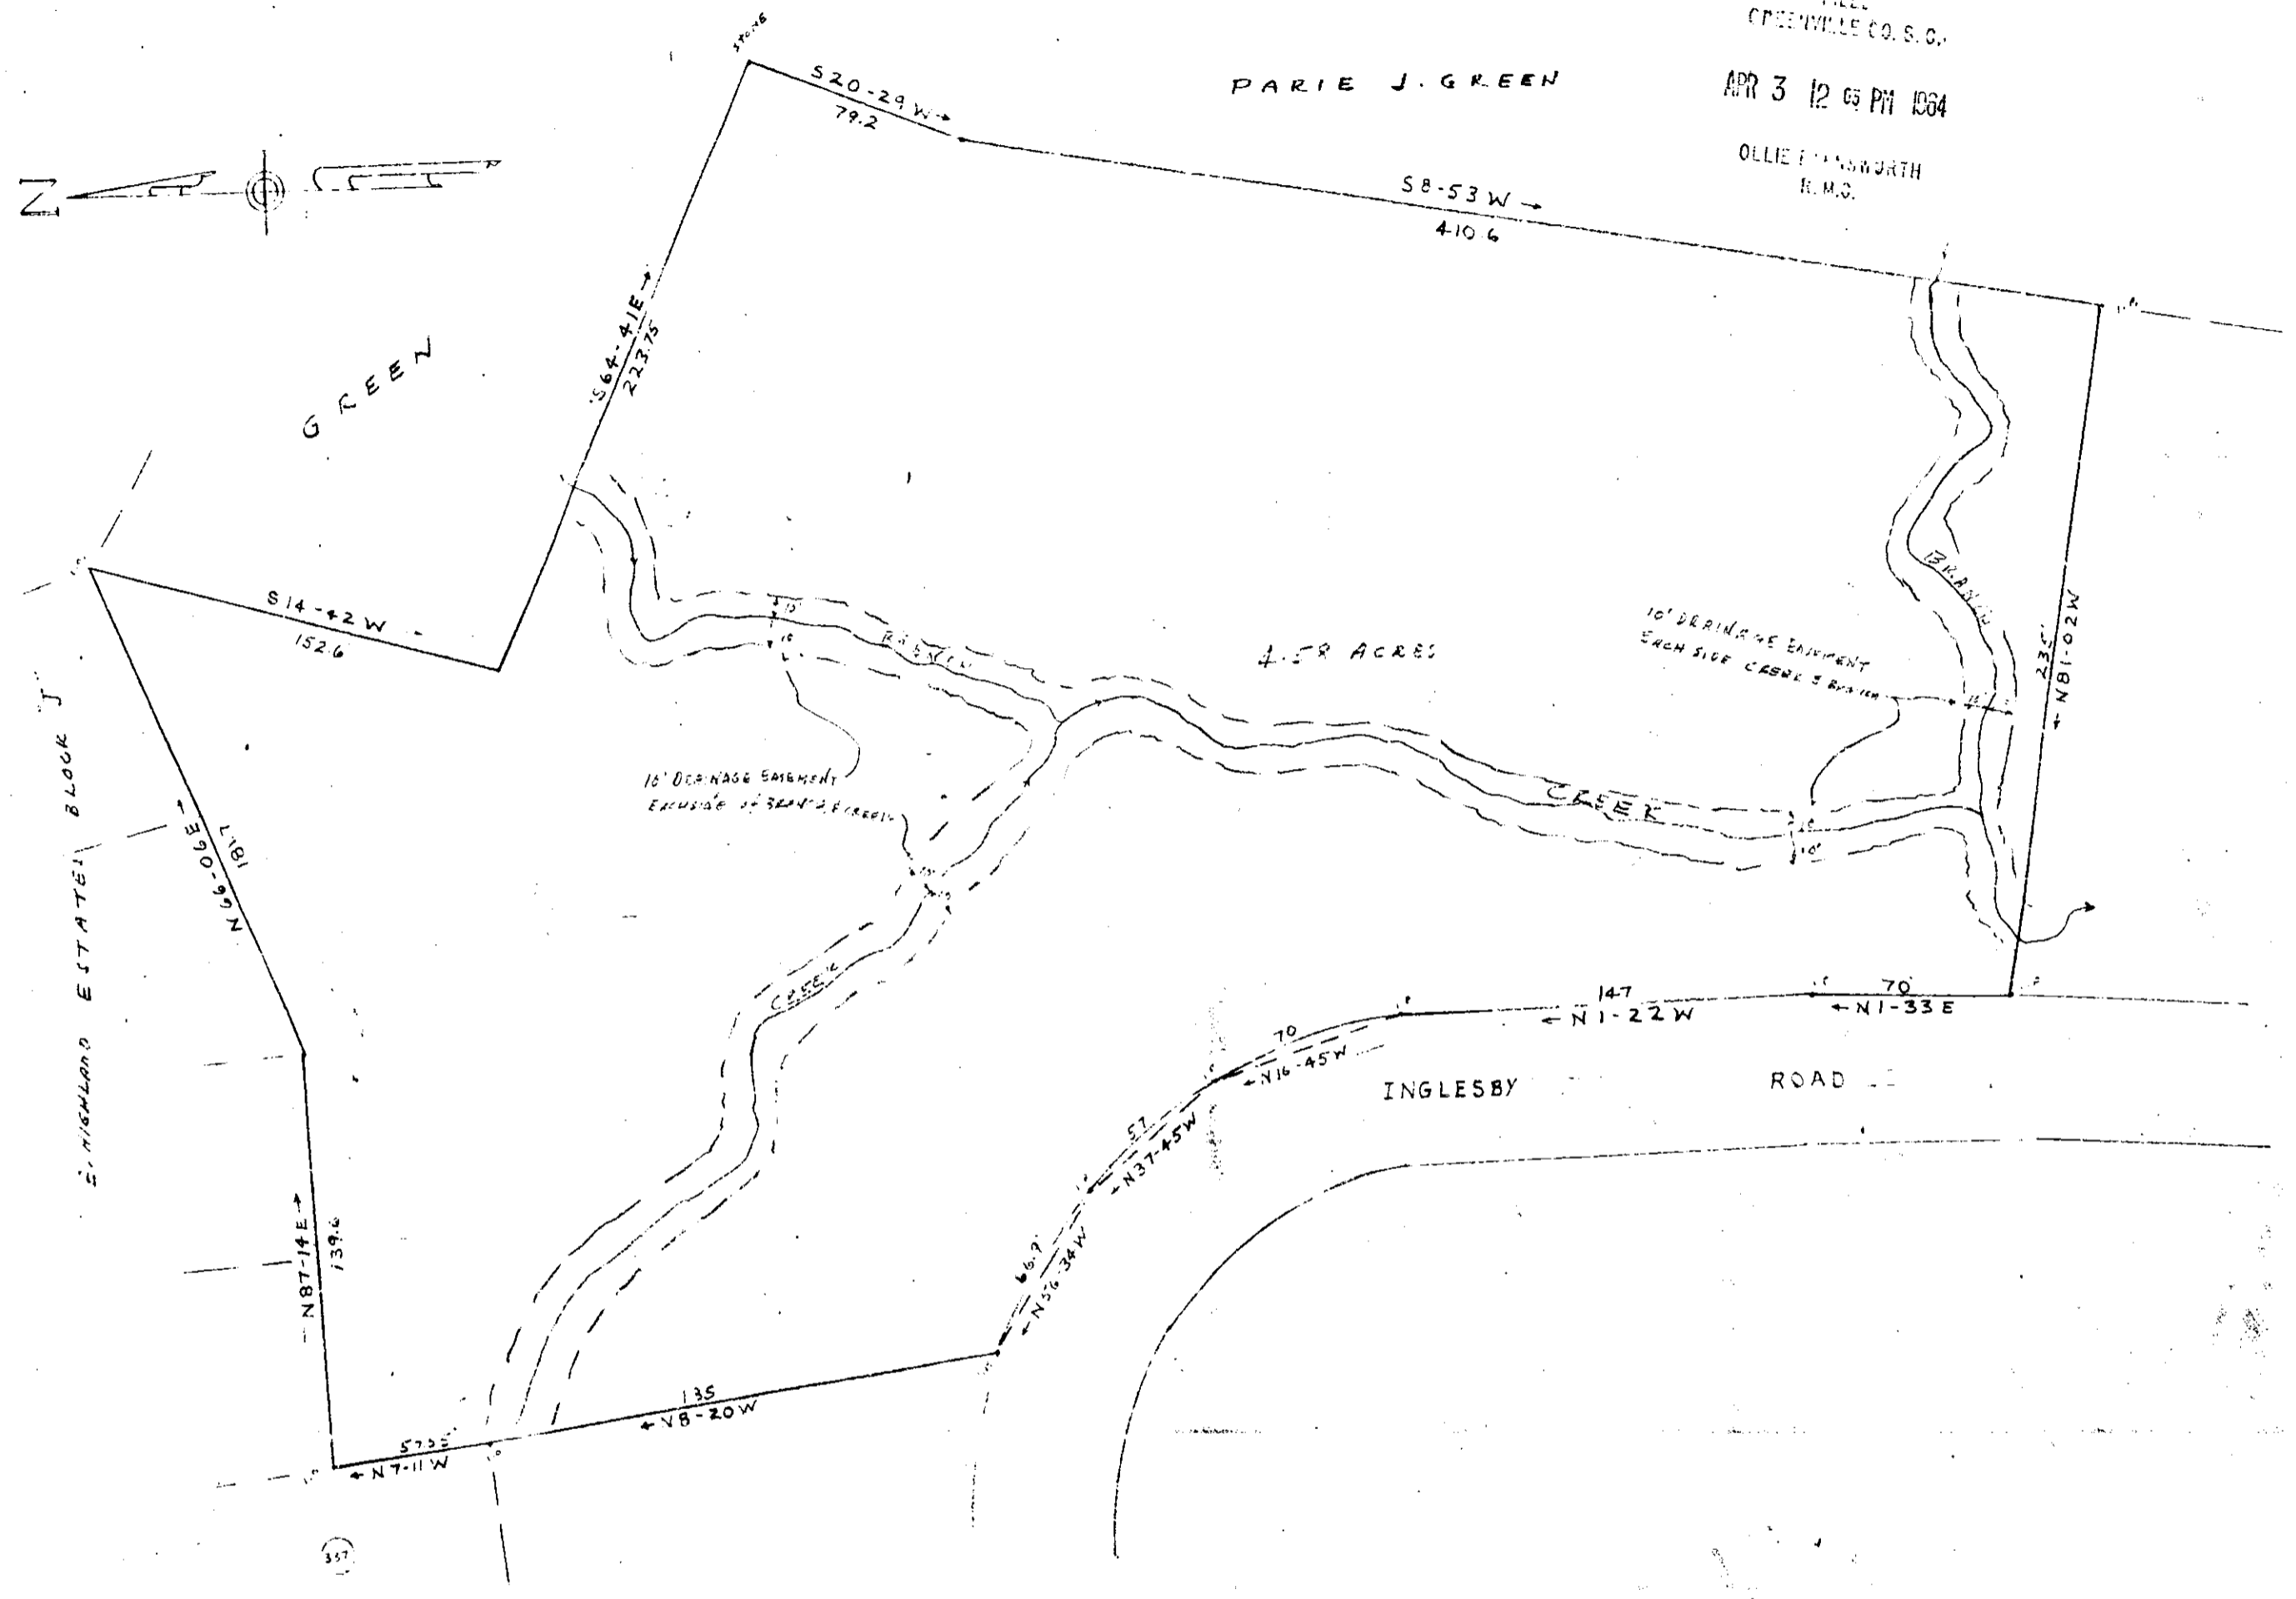

Plat Book-XX-Page 181

FILED
GREENVILLE CO. S. C.
APR 3 12 05 PM 1934
OLLIE F. HANWORTH
R. M. O.

S. HANWORTH ESTATES BLOCK J

PARIE J. GREEN

4.58 ACRES

INGLESBY ROAD

PROPERTY OF
GOWER ESTATES POOL INC.
IN THE CITY OF GREENVILLE
GREENVILLE COUNTY S. C.

RK CAMPBELL & WISE SURVEYING & MAPPING CO

SCALE 1"=50'

MARCH 1934

APR 3 1934
28107

77-181
200

35197 Filed This 3 day of April 1934
 And Recorded in Vol. 77 Page 181 of 137
 Register Marie Conveyance Greenville County, S. C.