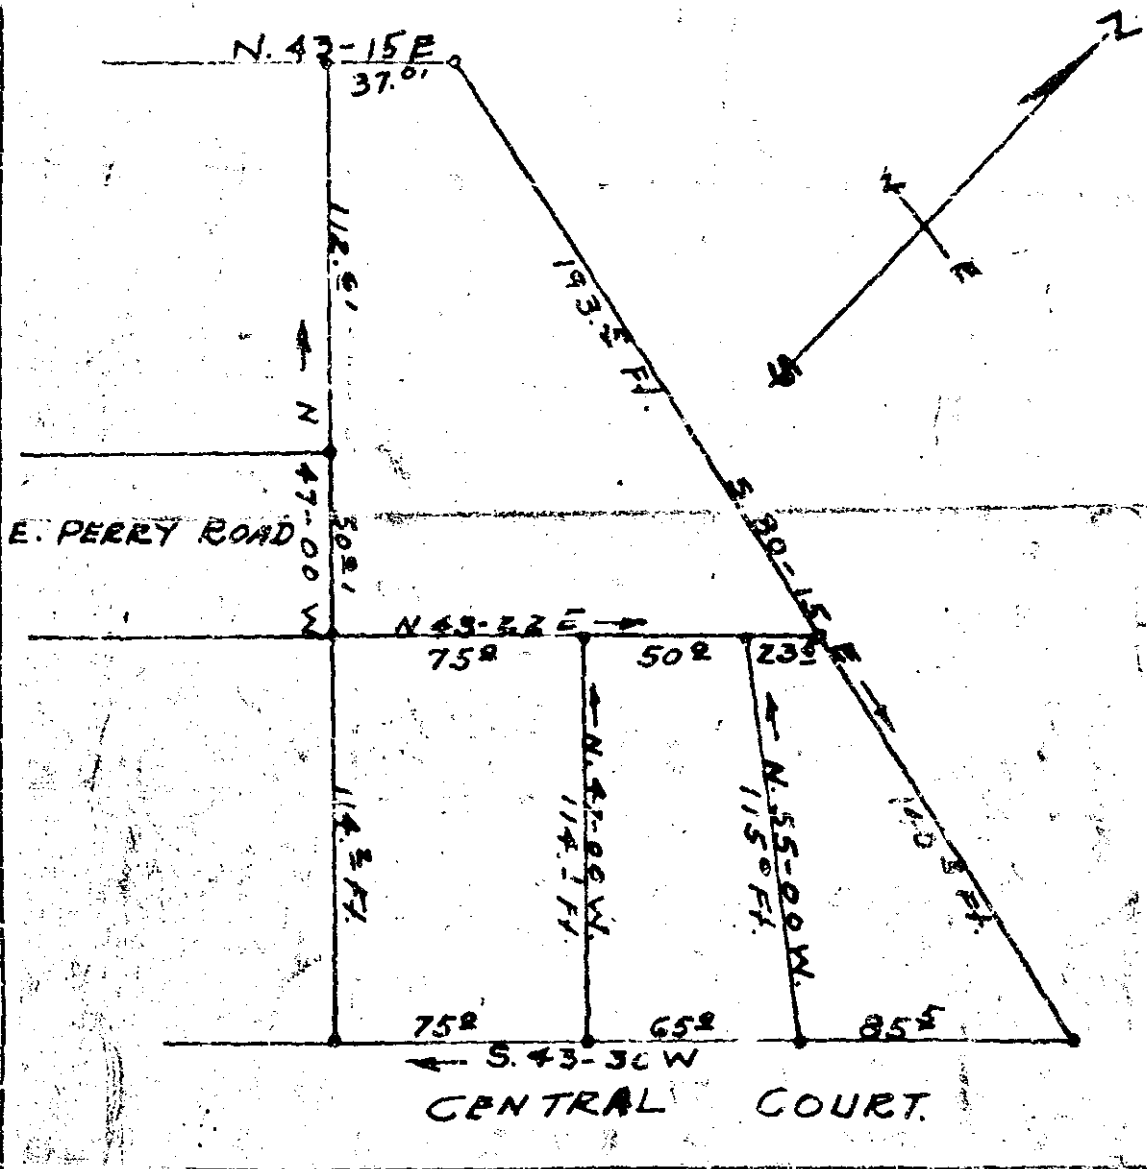

Plat Book-XX-Page 73B

SUBDIVISION LOT NO. 13 LEAWOOD HILLS
PROPERTY OF

LEAWOOD BAPTIST CHURCH

NEAR GREENVILLE, S.C.

PARISH AT TWP. GREENVILLE CO.

SOUTH CAROLINA

SEPTEMBER 4 1962

Survey of Bill
Reg. C. E. & L. S. NO. 104

Lot - 13

RECORDED
SEP 19 12 15 PM 1962
GREENVILLE COUNTY, S.C.

7687 Filed This 19 day of Sept 1962

and Recorded in Plat Book 73

Register Meshe Carraway, Greenville County, S.C.

BAD COPY

73

104