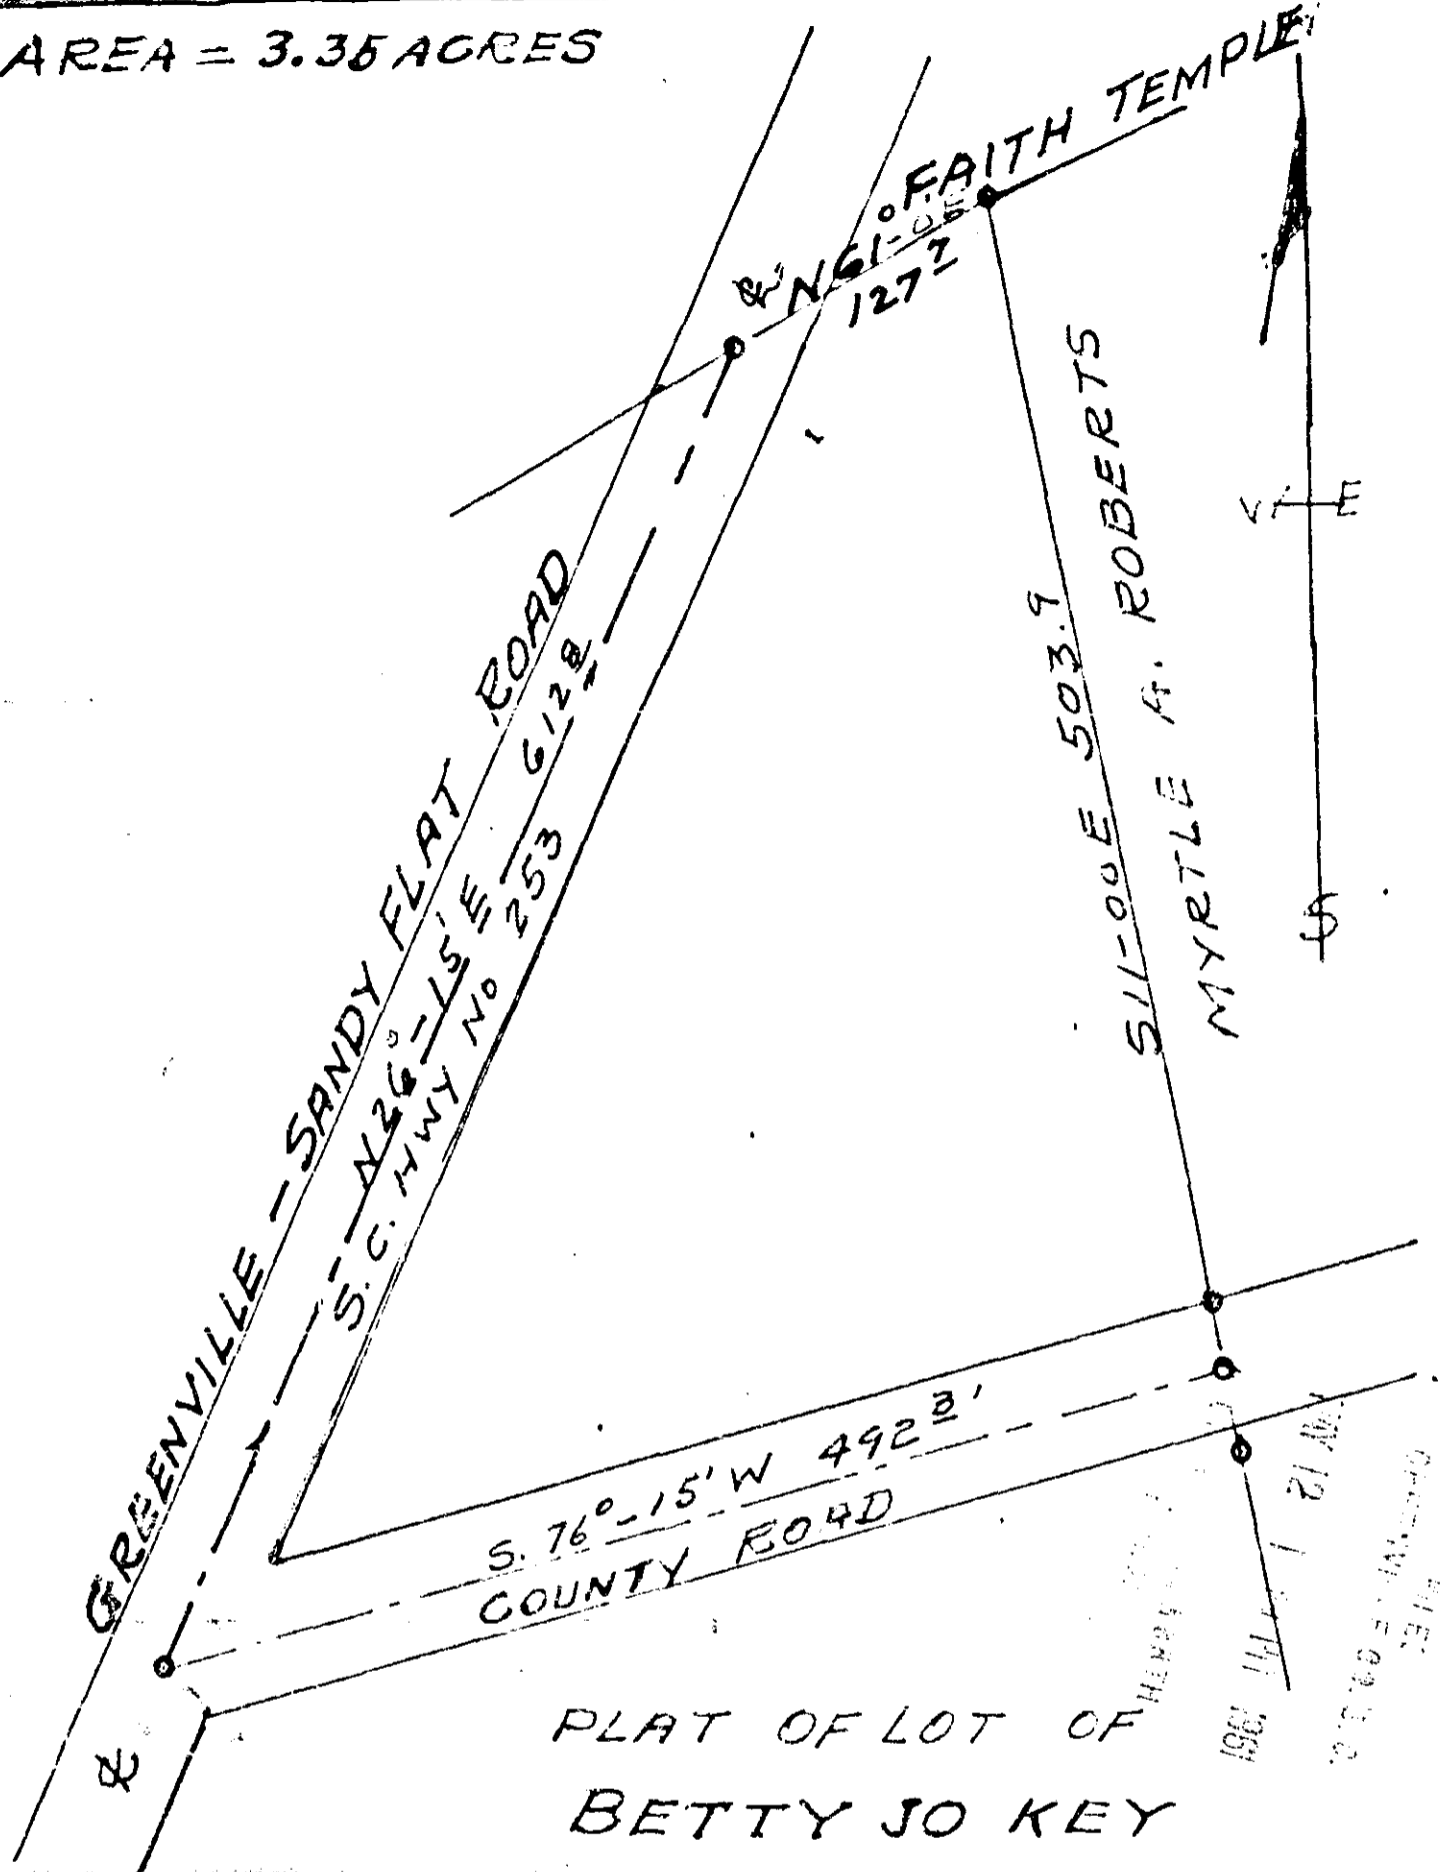

AREA = 3.35 ACRES

PLAT OF LOT OF
BETTY JO KEY

ONEAL TWP. GREENVILLE CO
SOUTH CAROLINA

SURVEY BY
Jerry T. Dill
Reg C.E. & L.S. NO. 104

MAY 12 1961

27926

Page - 50 of 111 - 105

SCALE 1" = 100'

27926 *Read This* 12 day of *May* 1961
 and Recorded in Vol. V Page 105 at
Adrian Tansworth
 Register Meane Conveyance Greenville County, S. C.