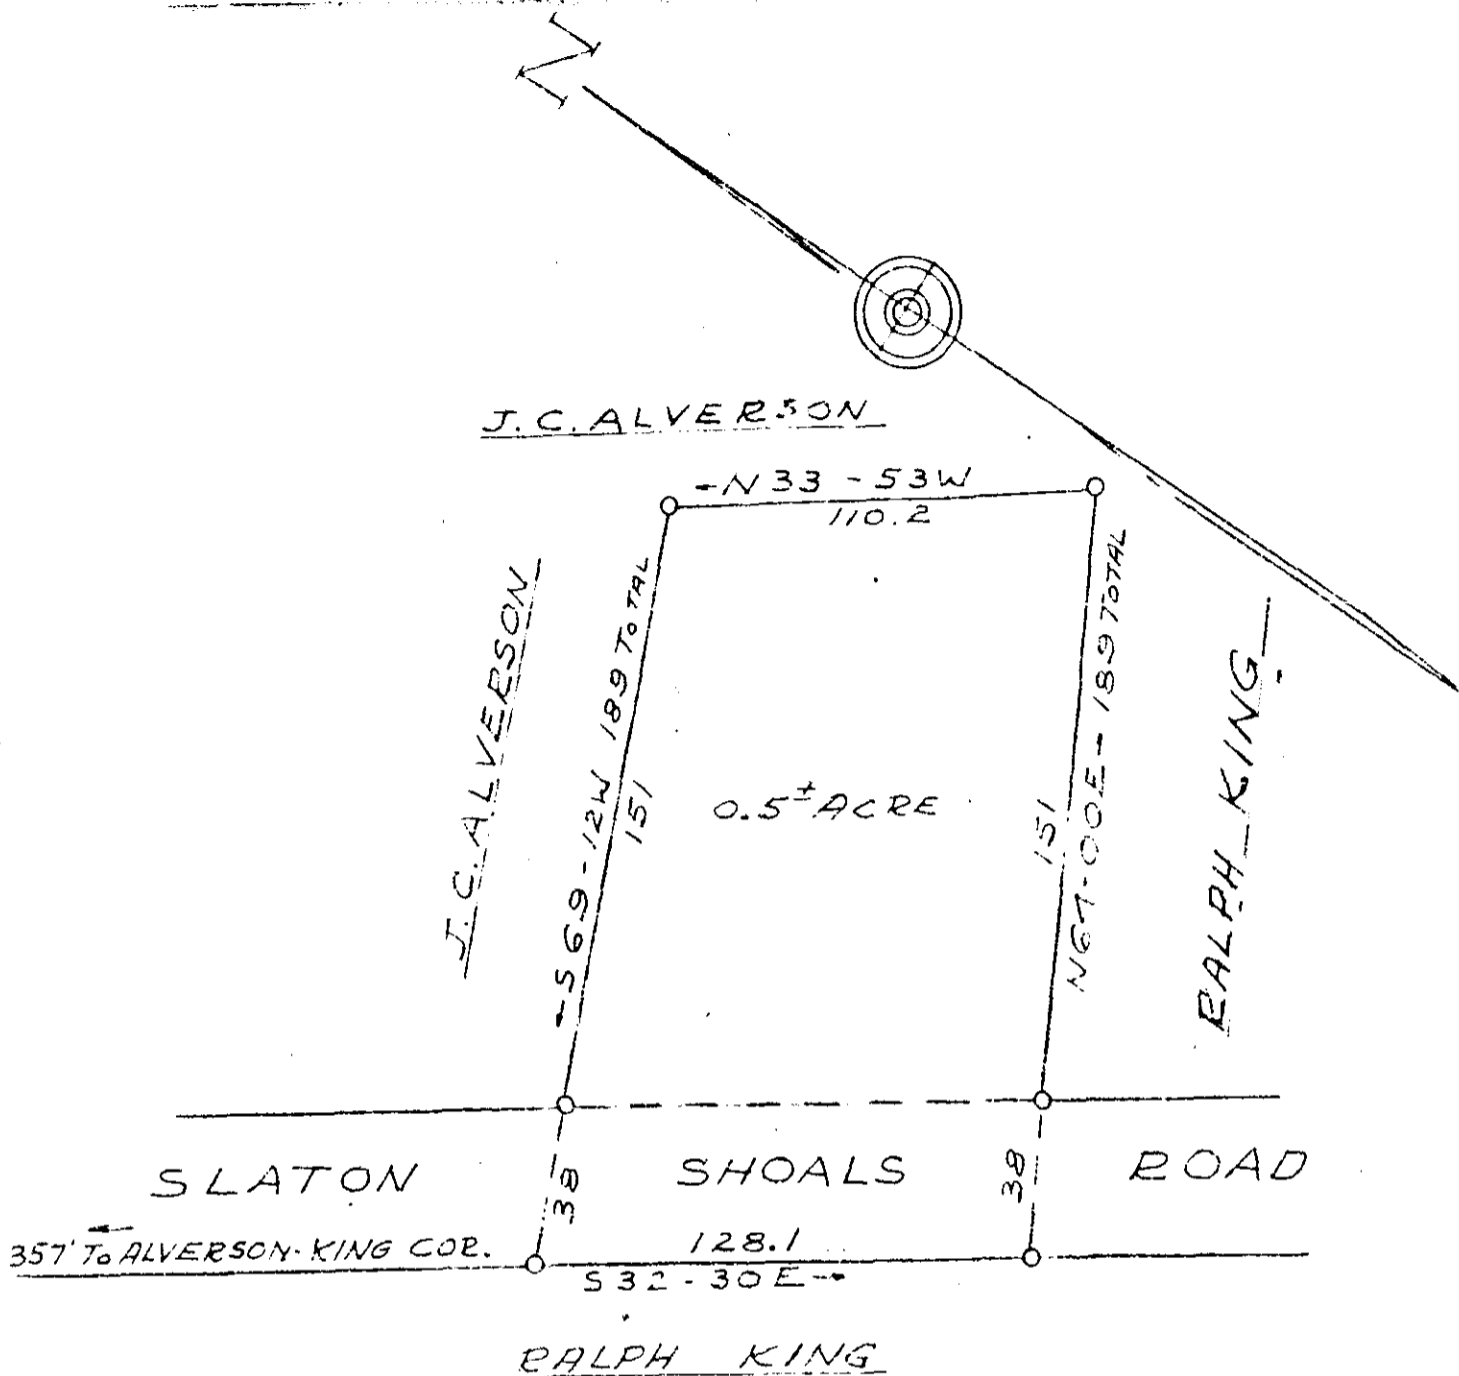

Plat Book UU, Page 53A

PROPERTY OF
BOBBY RAY & ELIZABETH PATTON
OAKLAWN TOWNSHIP
GREENVILLE COUNTY S.C.
 SCALE: 1" = 50'
DEC. 1958

BY: J. Mac Richardson, P.L.S. No. 538

JUL 23 1960
 2608

REF.: PLAT OF C. C. COKER FARM BY J. MAC RICHARDSON
DATED JUNE 1947.

IRON PINS ALL CORNERS - N.B. - ACREAGE INCLUDES ROAD N 33 - 53 W

2608. Plat No. 73, of July 10, 60
 and Recorded in Vol. UU, Page 53A at 11 A.M.
Carrie K. [Signature]
 Register Marie Constance (Greenville County, S.C.)