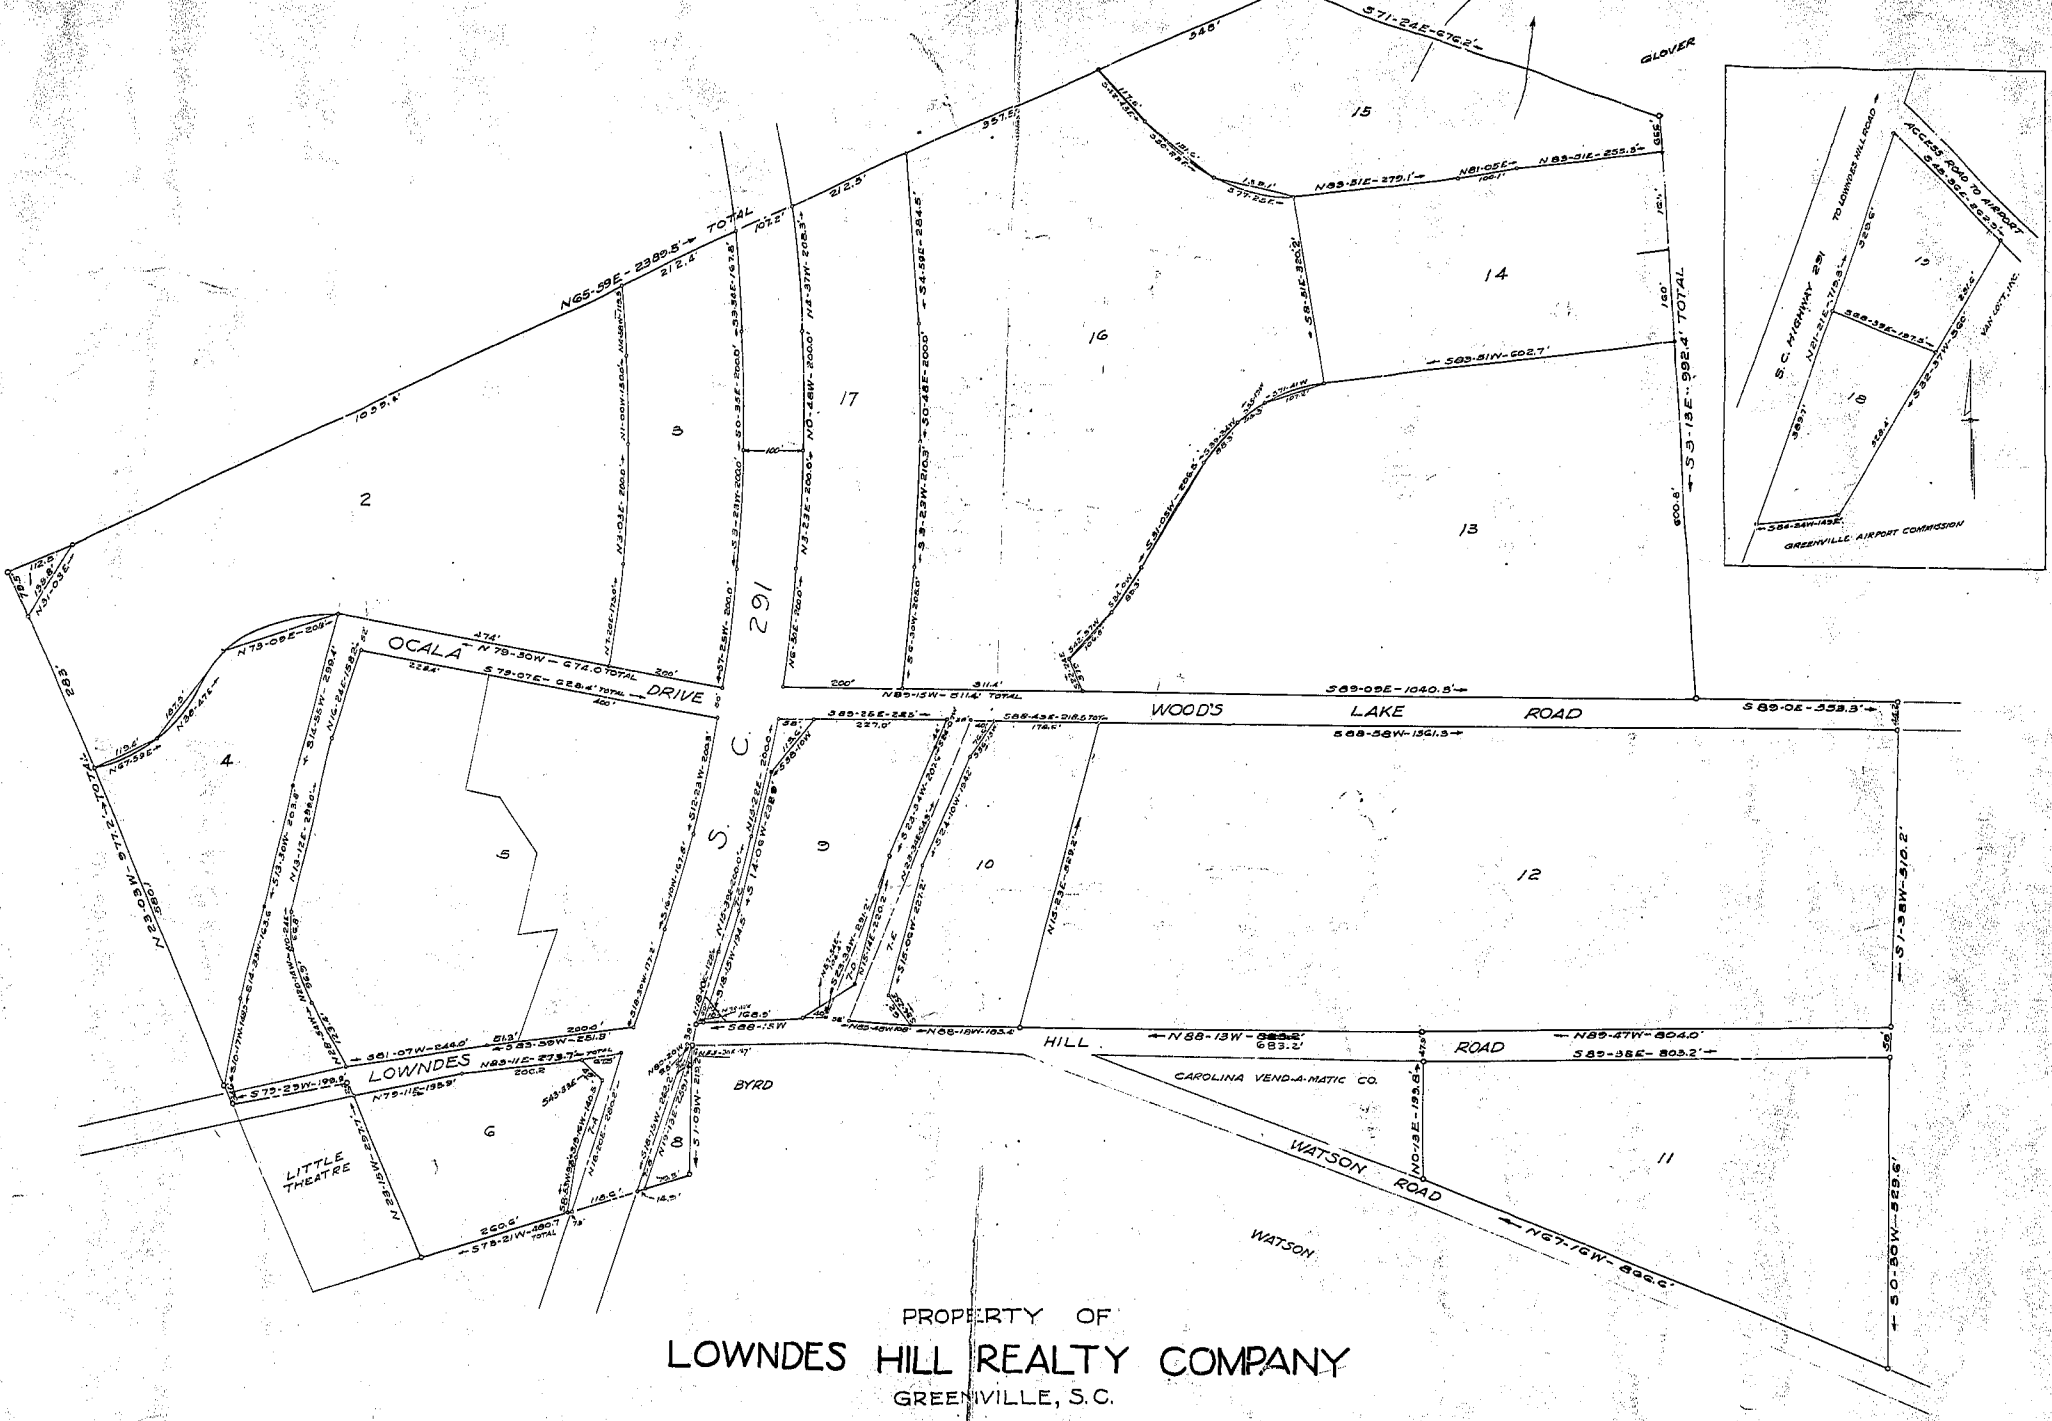

HUNT

GLOVER

PROPERTY OF
LOWNDES HILL REALTY COMPANY
 GREENVILLE, S.C.

FEBRUARY 1900

SCALE 1"=100'

1"=200'

MAR 7 1960

21725

THIS MAP WAS MADE BY ME OR UNDER MY SUPERVISION AND I AM A LICENSED SURVEYOR IN THE STATE OF SOUTH CAROLINA.
 T.C. ADAMS, C.E.
 GREENVILLE, S.C.

T.C. ADAMS, C.E.