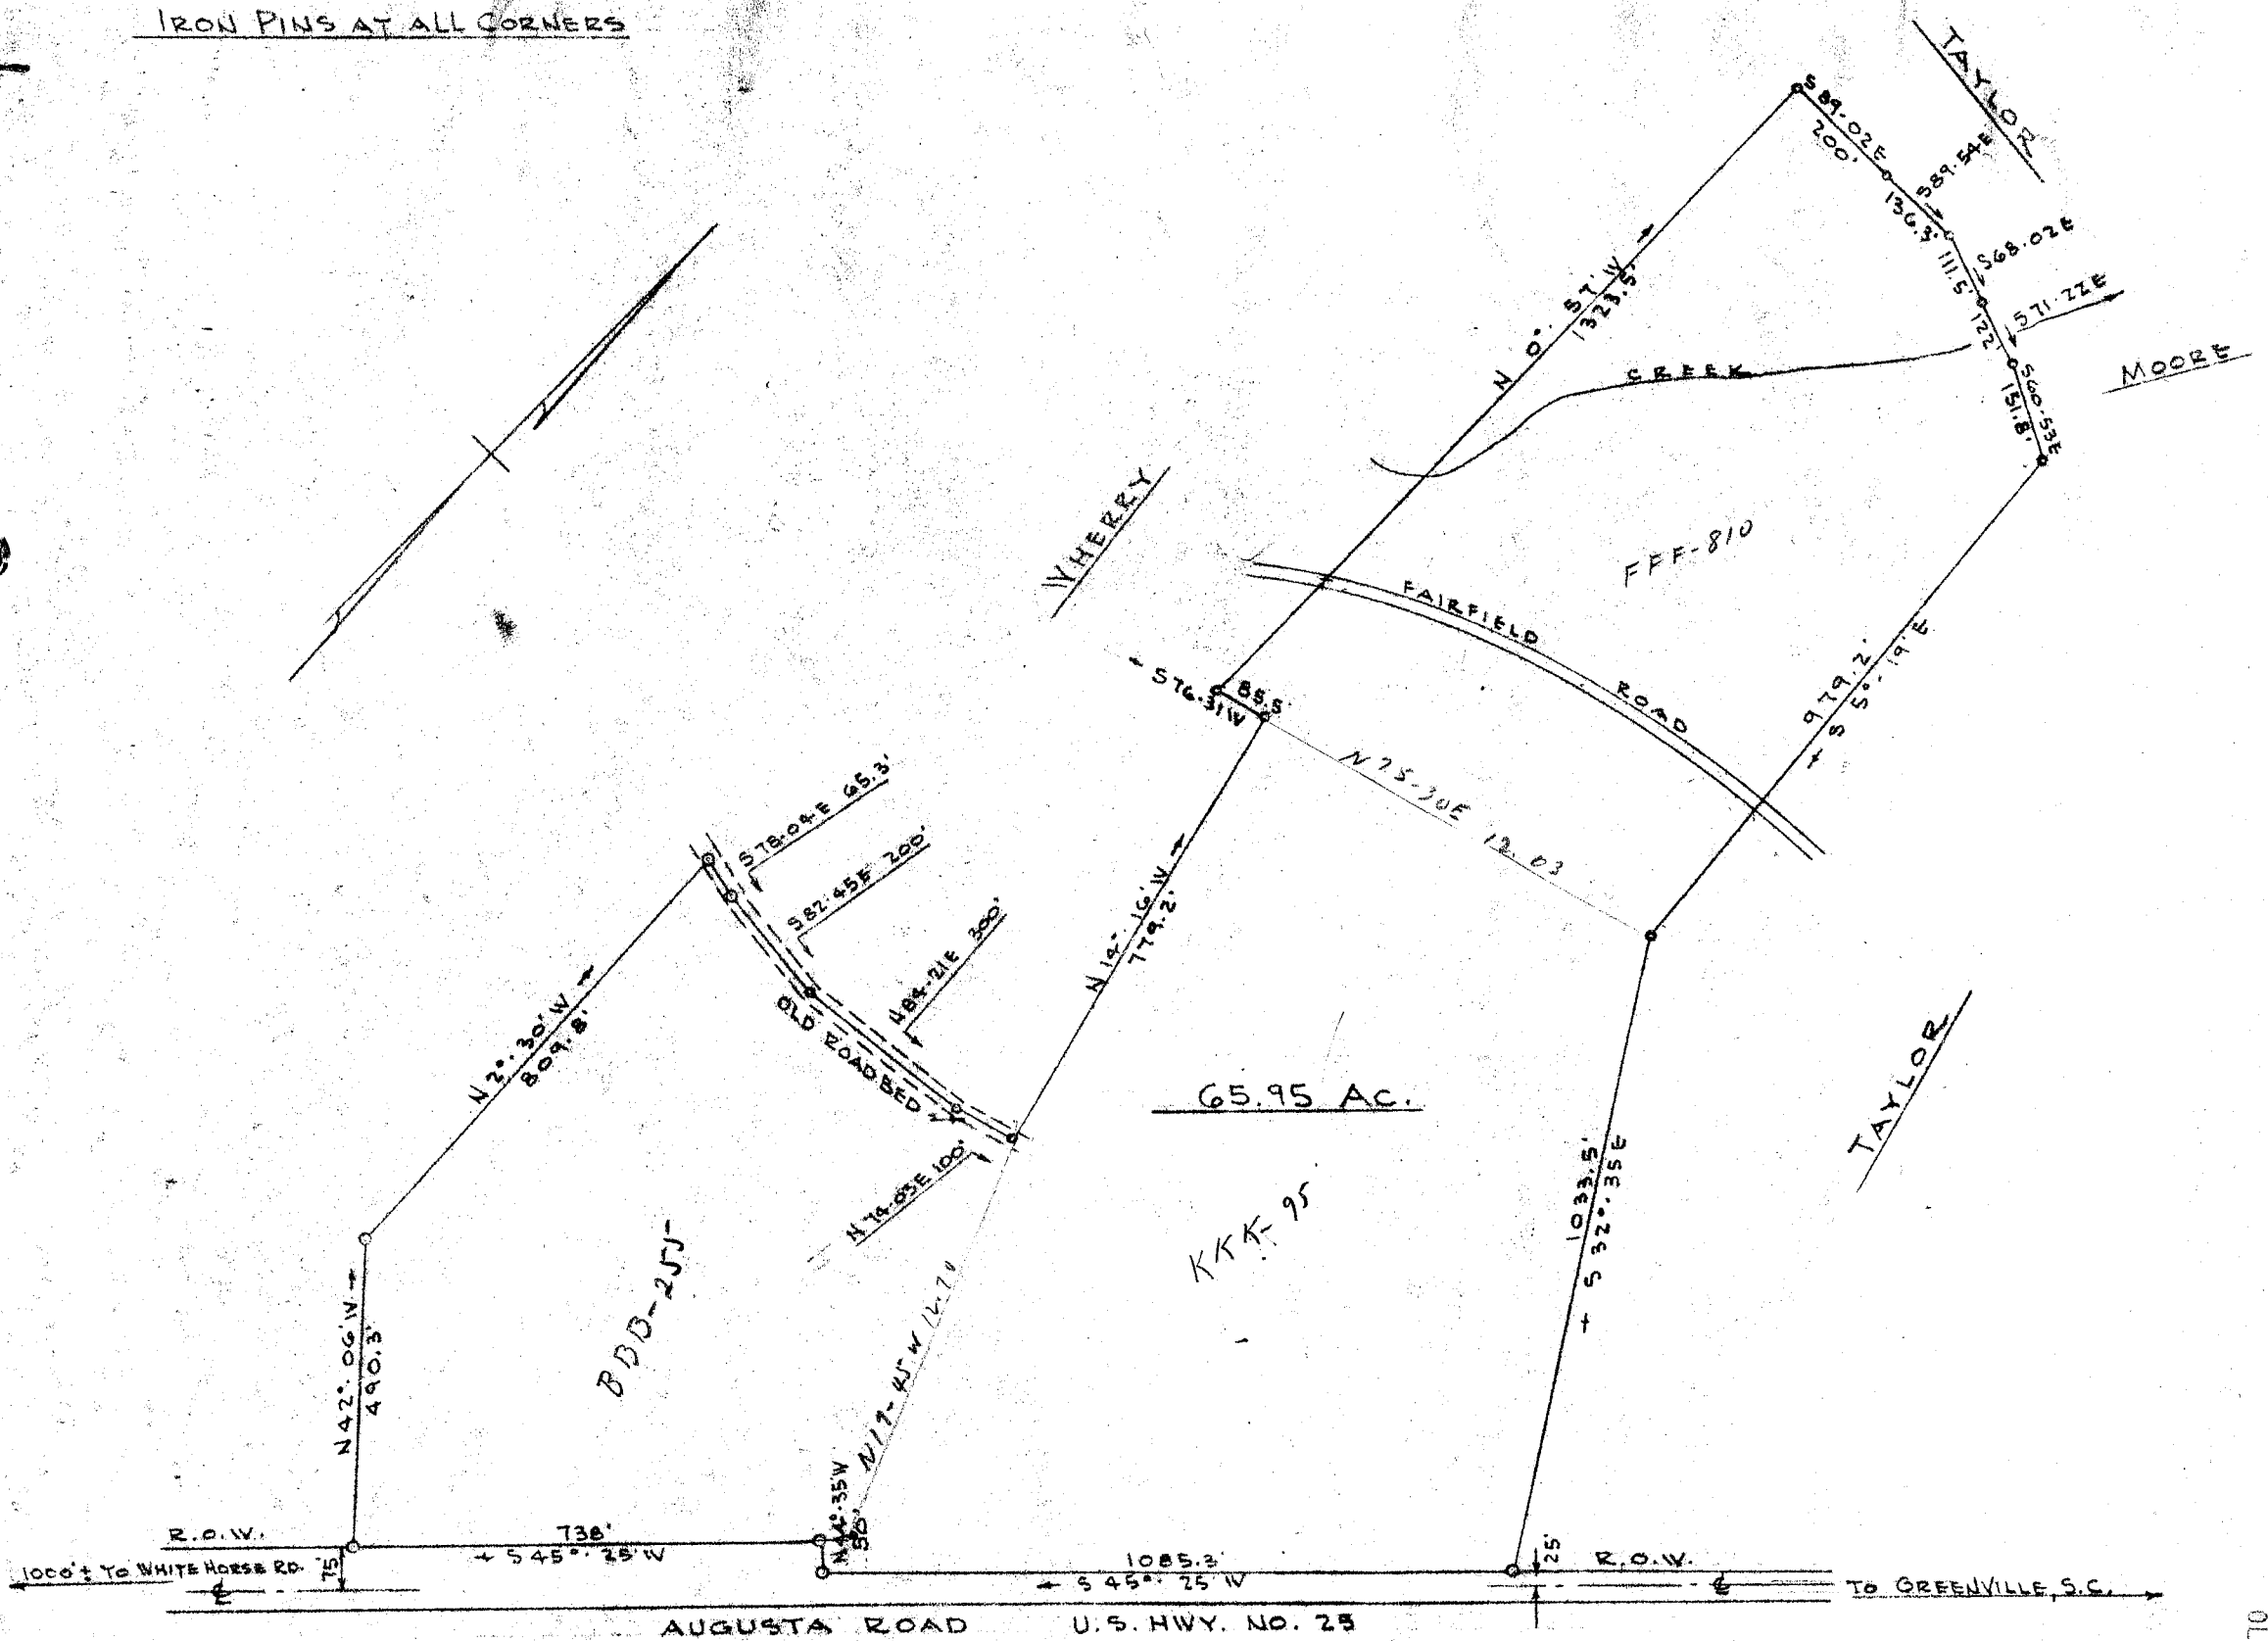

IRON PINS AT ALL CORNERS

MAR 4 - 1955
5760

PROPERTY OF: _____
SOUTH FOREST ESTATES, INC.
 LOCATED IN
 GREENVILLE COUNTY NEAR GREENVILLE, S.C.
 SCALE: 1" = 300' DATED: FEBY, 14, 1955
 PICKELL & PICKELL - ENGINEERS
 GREENVILLE, S.C.

OLLIE FARNSWORTH
R.M.C.

MAR 4 10 27 AM 1955

Fee 1⁰⁰
99-91

5760 Filed This 4 day of March 19 55
 And Recorded in Vol. II Page 91 of M.
 Ollie Farnsworth
 Register Meane Conveyance Greenville County, S. C.