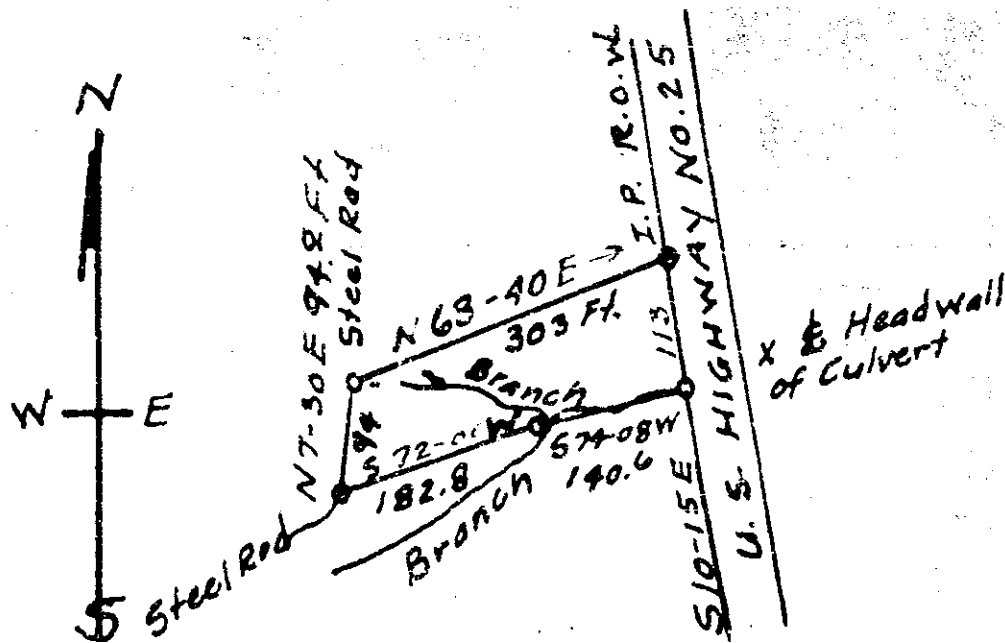

# Plat Book-II-Page 83 A

83

II-83 . 50

PLAT OF LOT OF 0.7 ACRE  
 JULIA PAZYLEE FUNK,  
 GRACE FUNK AND  
 ELIZABETH FUNK  
 BATES TWP. GREENVILLE CO. S.C.  
 SURVEY APRIL 18, 1955 BY  
 Terry T. Dill REG. NO. 104 S.C.  
 SCALE 1" = 200 FT

APR 25 1955

10554

APR 25 4

ELLIE FARNSWORTH  
 R. M.C.

#10554 Filed This 25 day of April 1955

And Recorded in Vol II Pa. 83

*Ellie Farnsworth*

Registrar Meara Lawrence Greenville County, S. C.