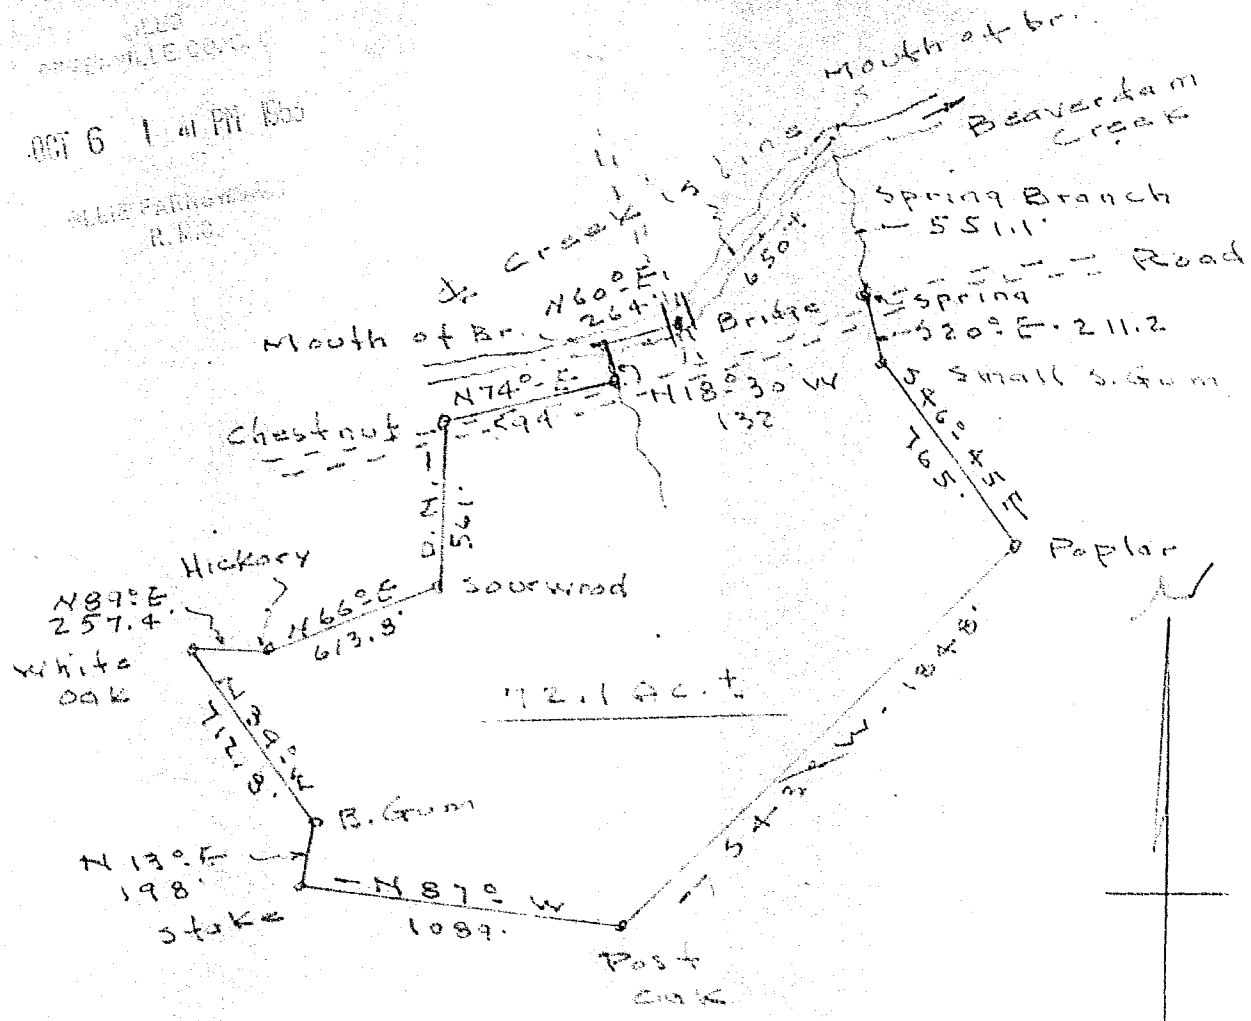

GREENVILLE COUNTY, S. C.
 OCT 6 1 41 PM 1953
 ELLIE PATRICK
 R. M. S.

21986

OCT 6 - 1953

PROPERTY OF
 H. H. LEE
 Beaverdam Creek - Greenville Co.
 Scale 1" = 600' - Oct. 5 - 53

Drawn from old plat

J. C. Hill - L. S. 805

#21986 Filed This 6 day of Oct. 1953
 And Recorded in Vol. DD, Page 200 of
Ellie Patrick
 Register of Deeds Conveyance Greenville County, S. C.