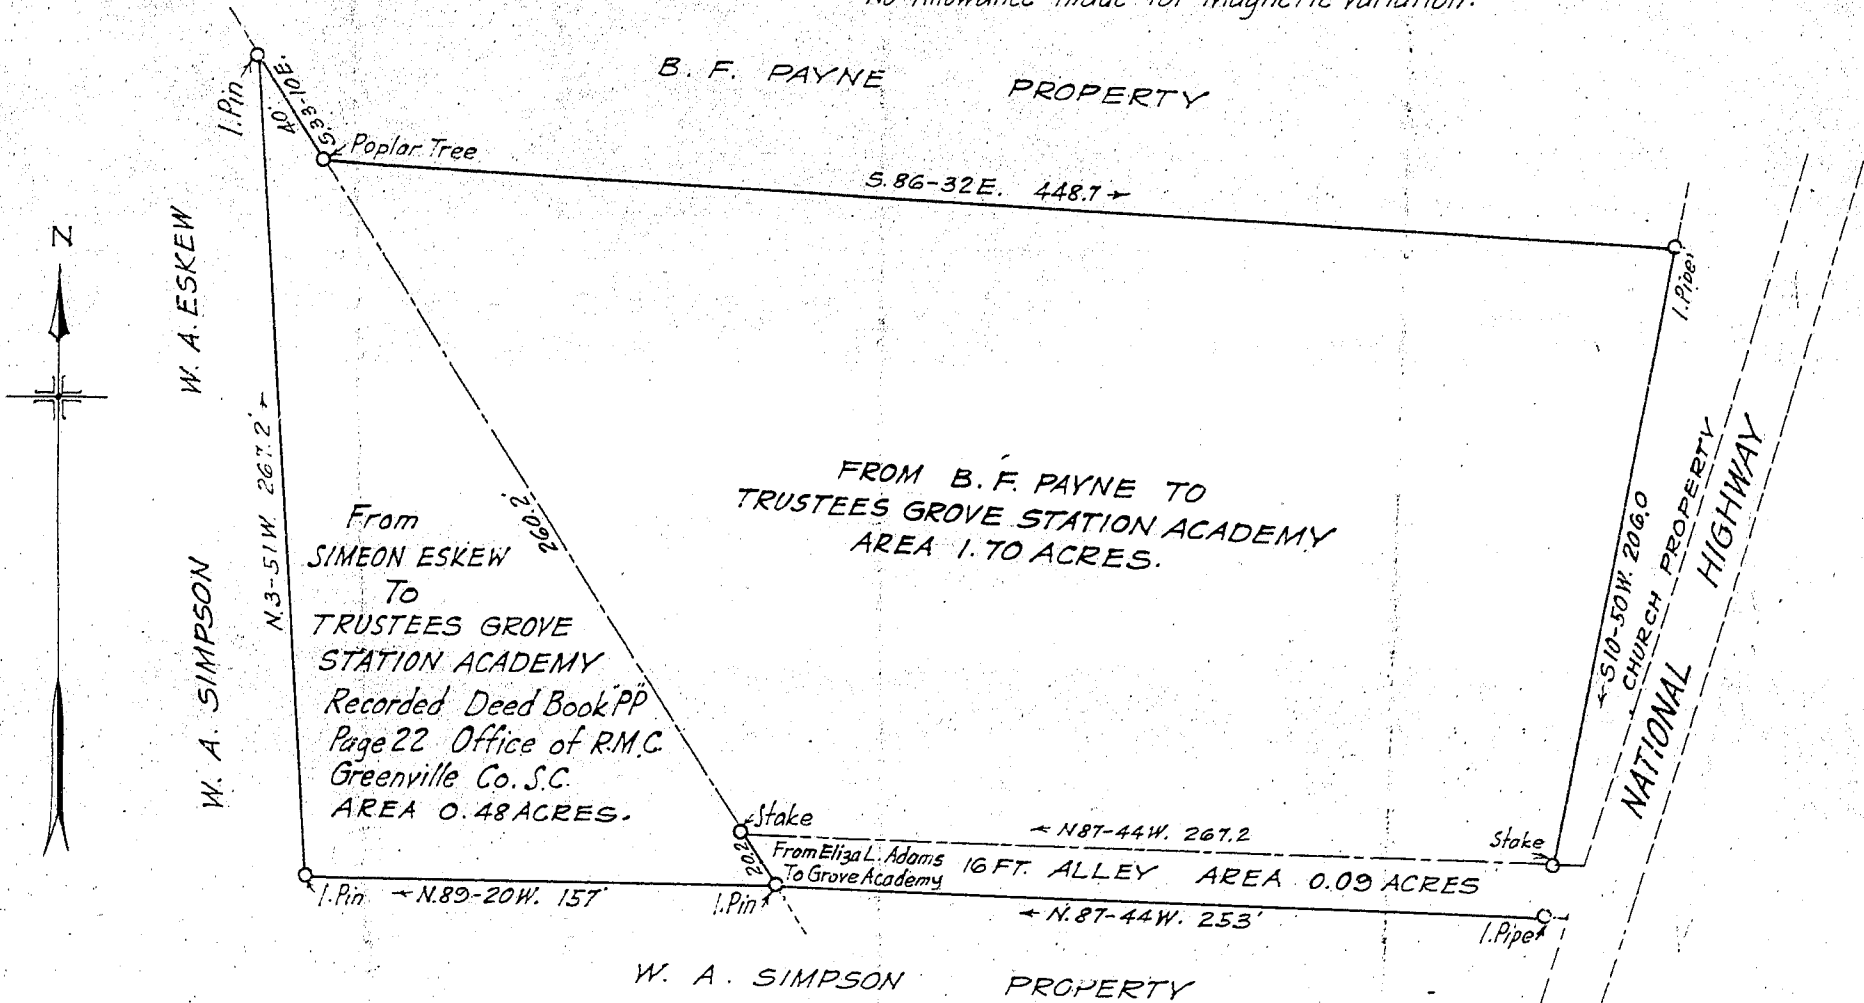

Surveyed July 1915.
 Note: All Courses are Magnetic
 No Allowance made for Magnetic Variation.

TOTAL AREA 2.27 ACRES.

PROPERTY OF
 GROVE STATION ACADEMY
 GOLDEN GROVE S. C.

Scale 1" = 50' - July 1915