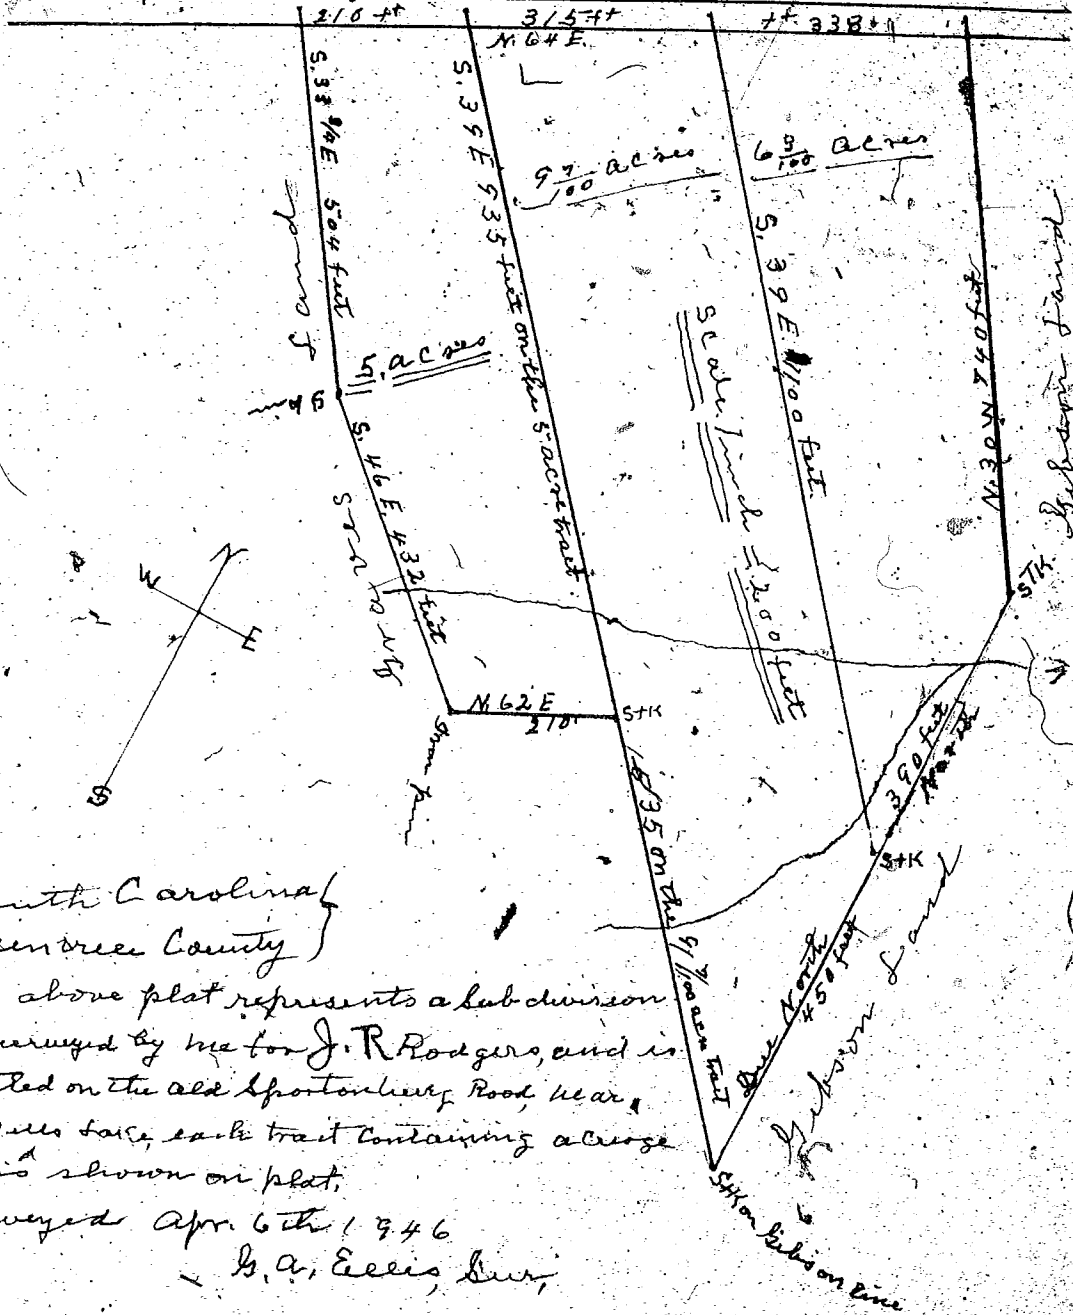

Old Spartanburg Road → Shitz

South Carolina
Greenwood County

The above plat represents a subdivision as surveyed by me for J. R. Rodgers, and is located on the old Spartanburg Road, near Howells Lake, each tract containing an acre as is shown on plat.

Surveyed Apr. 6th 1946
B. A. Ellis, Sur.

APR 12 1946

6309

6309

B 12

Office

April 13th 1946