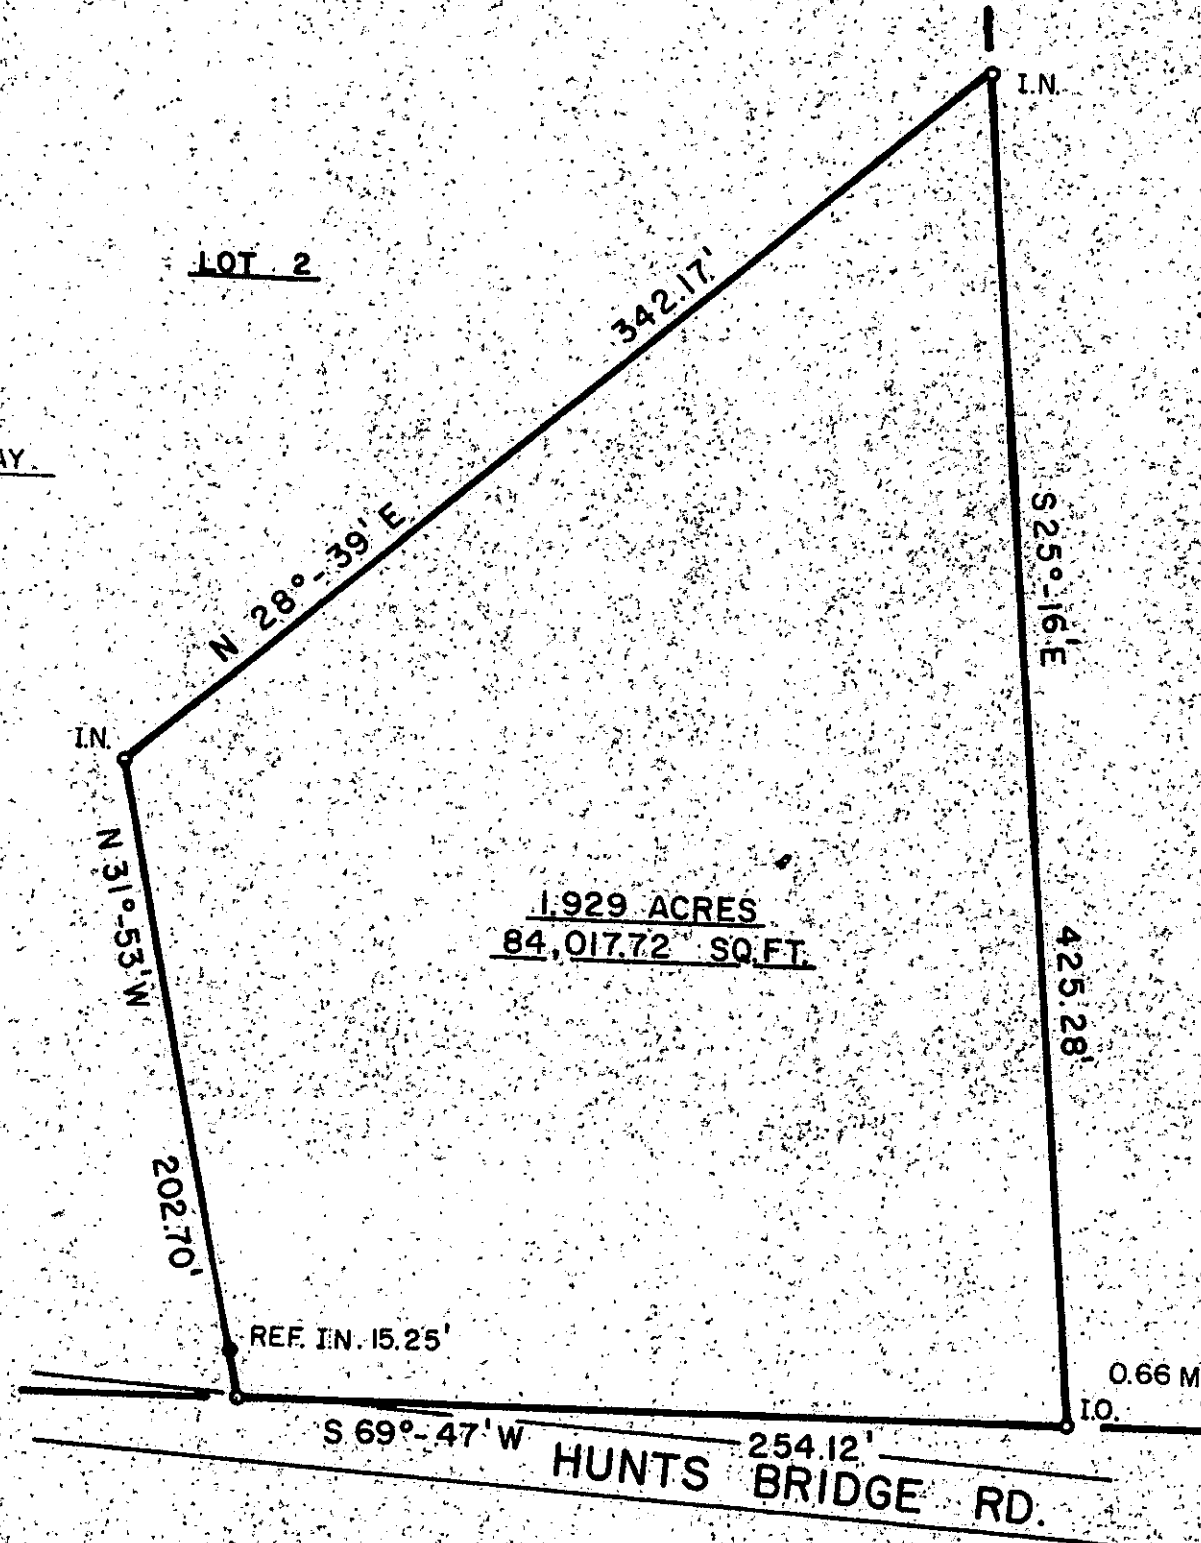

JESSIE B. DAY

LOT 2

LOT 1

1.929 ACRES
84,017.72 SQ. FT.

A PORTION OF LOT 2 OF THE
J. B. & MELLIE E. DAY ESTATE
— PROPERTY OF —

JESSIE B. DAY
LYING IN
GREENVILLE CO., S.C.

FILED
GREENVILLE, S.C.
Oct 9 11 09 PM '89
DONNIE S. JARLESLEY
R.M.C.

10812

10-y-89

CGT 9 1984

THE ACCURACY OF THE FIELD SURVEY
IS 1/5000+ AS CALCULATED BY THE
DMD. METHOD

Fredrick E. Landrith
FREDRICK E. LANDRITH P.L.S.

LANDRITH SURVEYING
GREENVILLE, S.C.
269-3108

MICROFILMED

2000 24 747

3 00000
0001