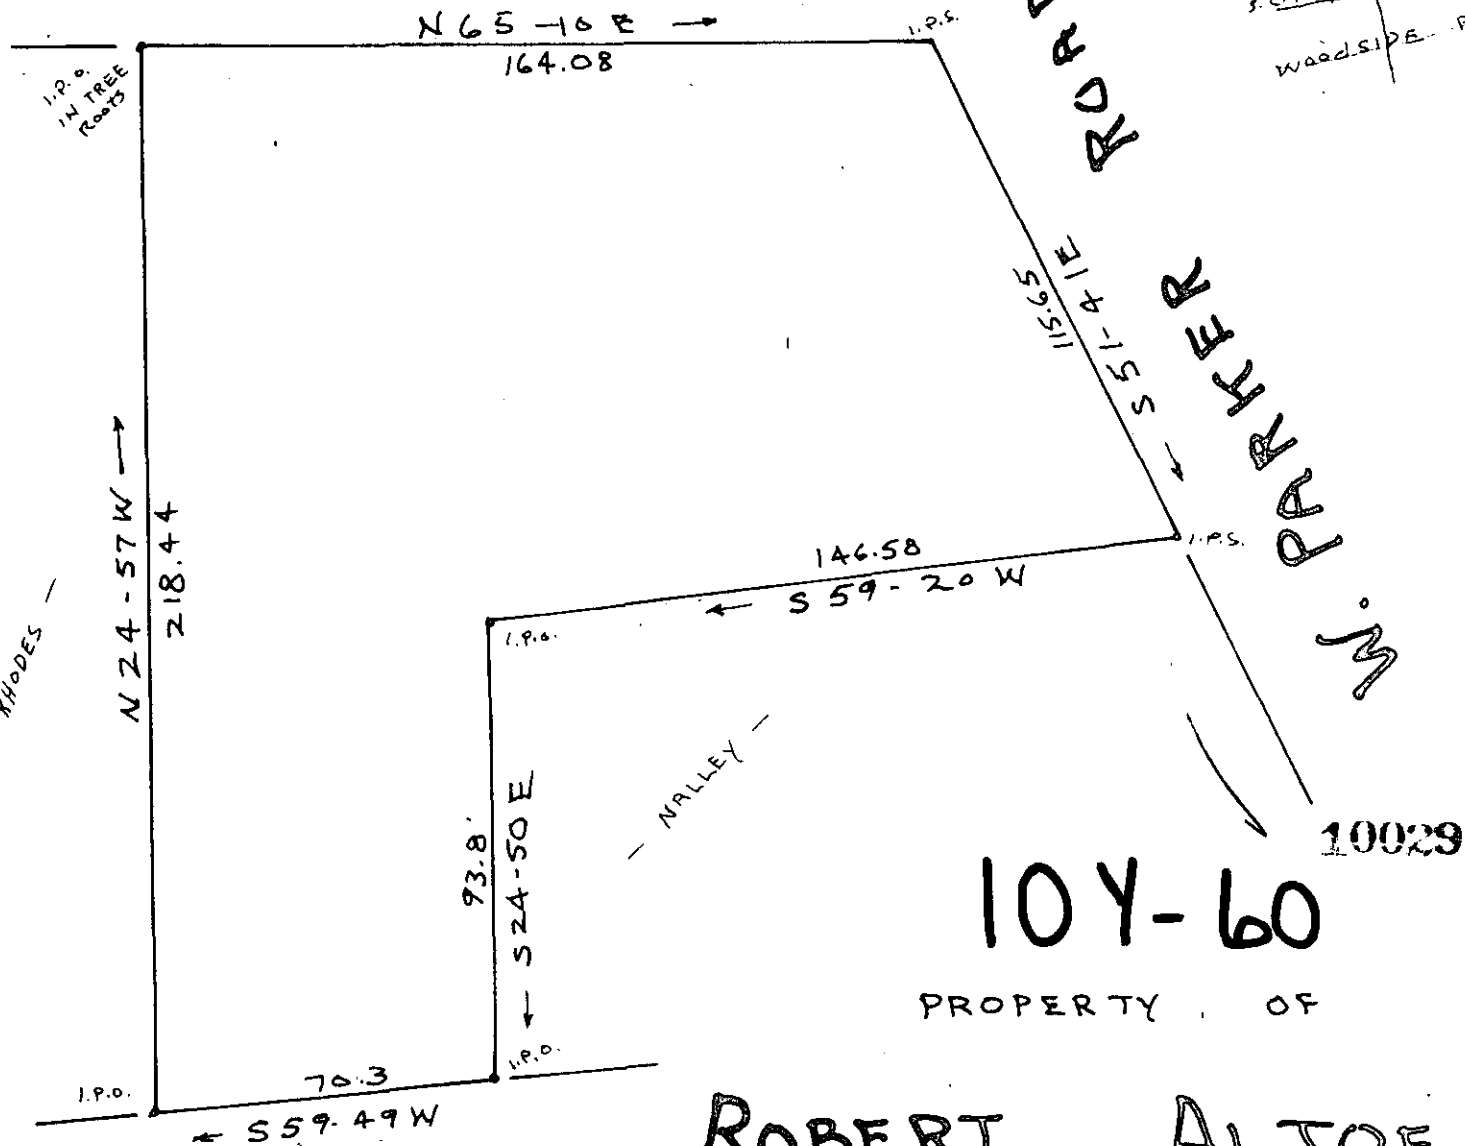

FILED
GREENVILLE CO. S.O.
OCT 1 8 59 AM '84
DONNIE S. TANKERSLEY
R.M.C.

MARION ROAD

MICROFILMED

10Y-60

PROPERTY OF

ROBERT ALJOE

NEAR GREENVILLE
GREENVILLE COUNTY S.C.

WEBB SURVEYING & MAPPING CO.
SCALE 1" = 40' SEPT. 12, 1984

BLK. BK. REC. 134-1-1

OCT 1 1984

CHARLES F. WEBB
REGISTERED
1577
LAND SURVEYOR
SOUTH CAROLINA

THIS PLAT FOR RECORDING