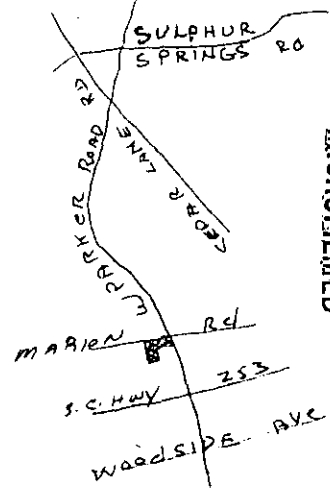

FILED
GREENVILLE CO. S.O.
OCT 1 8 59 AM '84
DONNIE S. TANKERSLEY
R.M.C.

MARION ROAD

MICROFILMED

10Y-60

PROPERTY OF

ROBERT ALJOE

NEAR GREENVILLE
GREENVILLE COUNTY S.C.

WEBB SURVEYING & MAPPING CO.
SCALE 1" = 40' SEPT. 12, 1984

BLK. BK. REC. 134-1-1

OCT 1 1984

CHARLES F. WEBB
REGISTERED
1577
LAND SURVEYOR
SOUTH CAROLINA

THIS PLAT FOR RECORDING