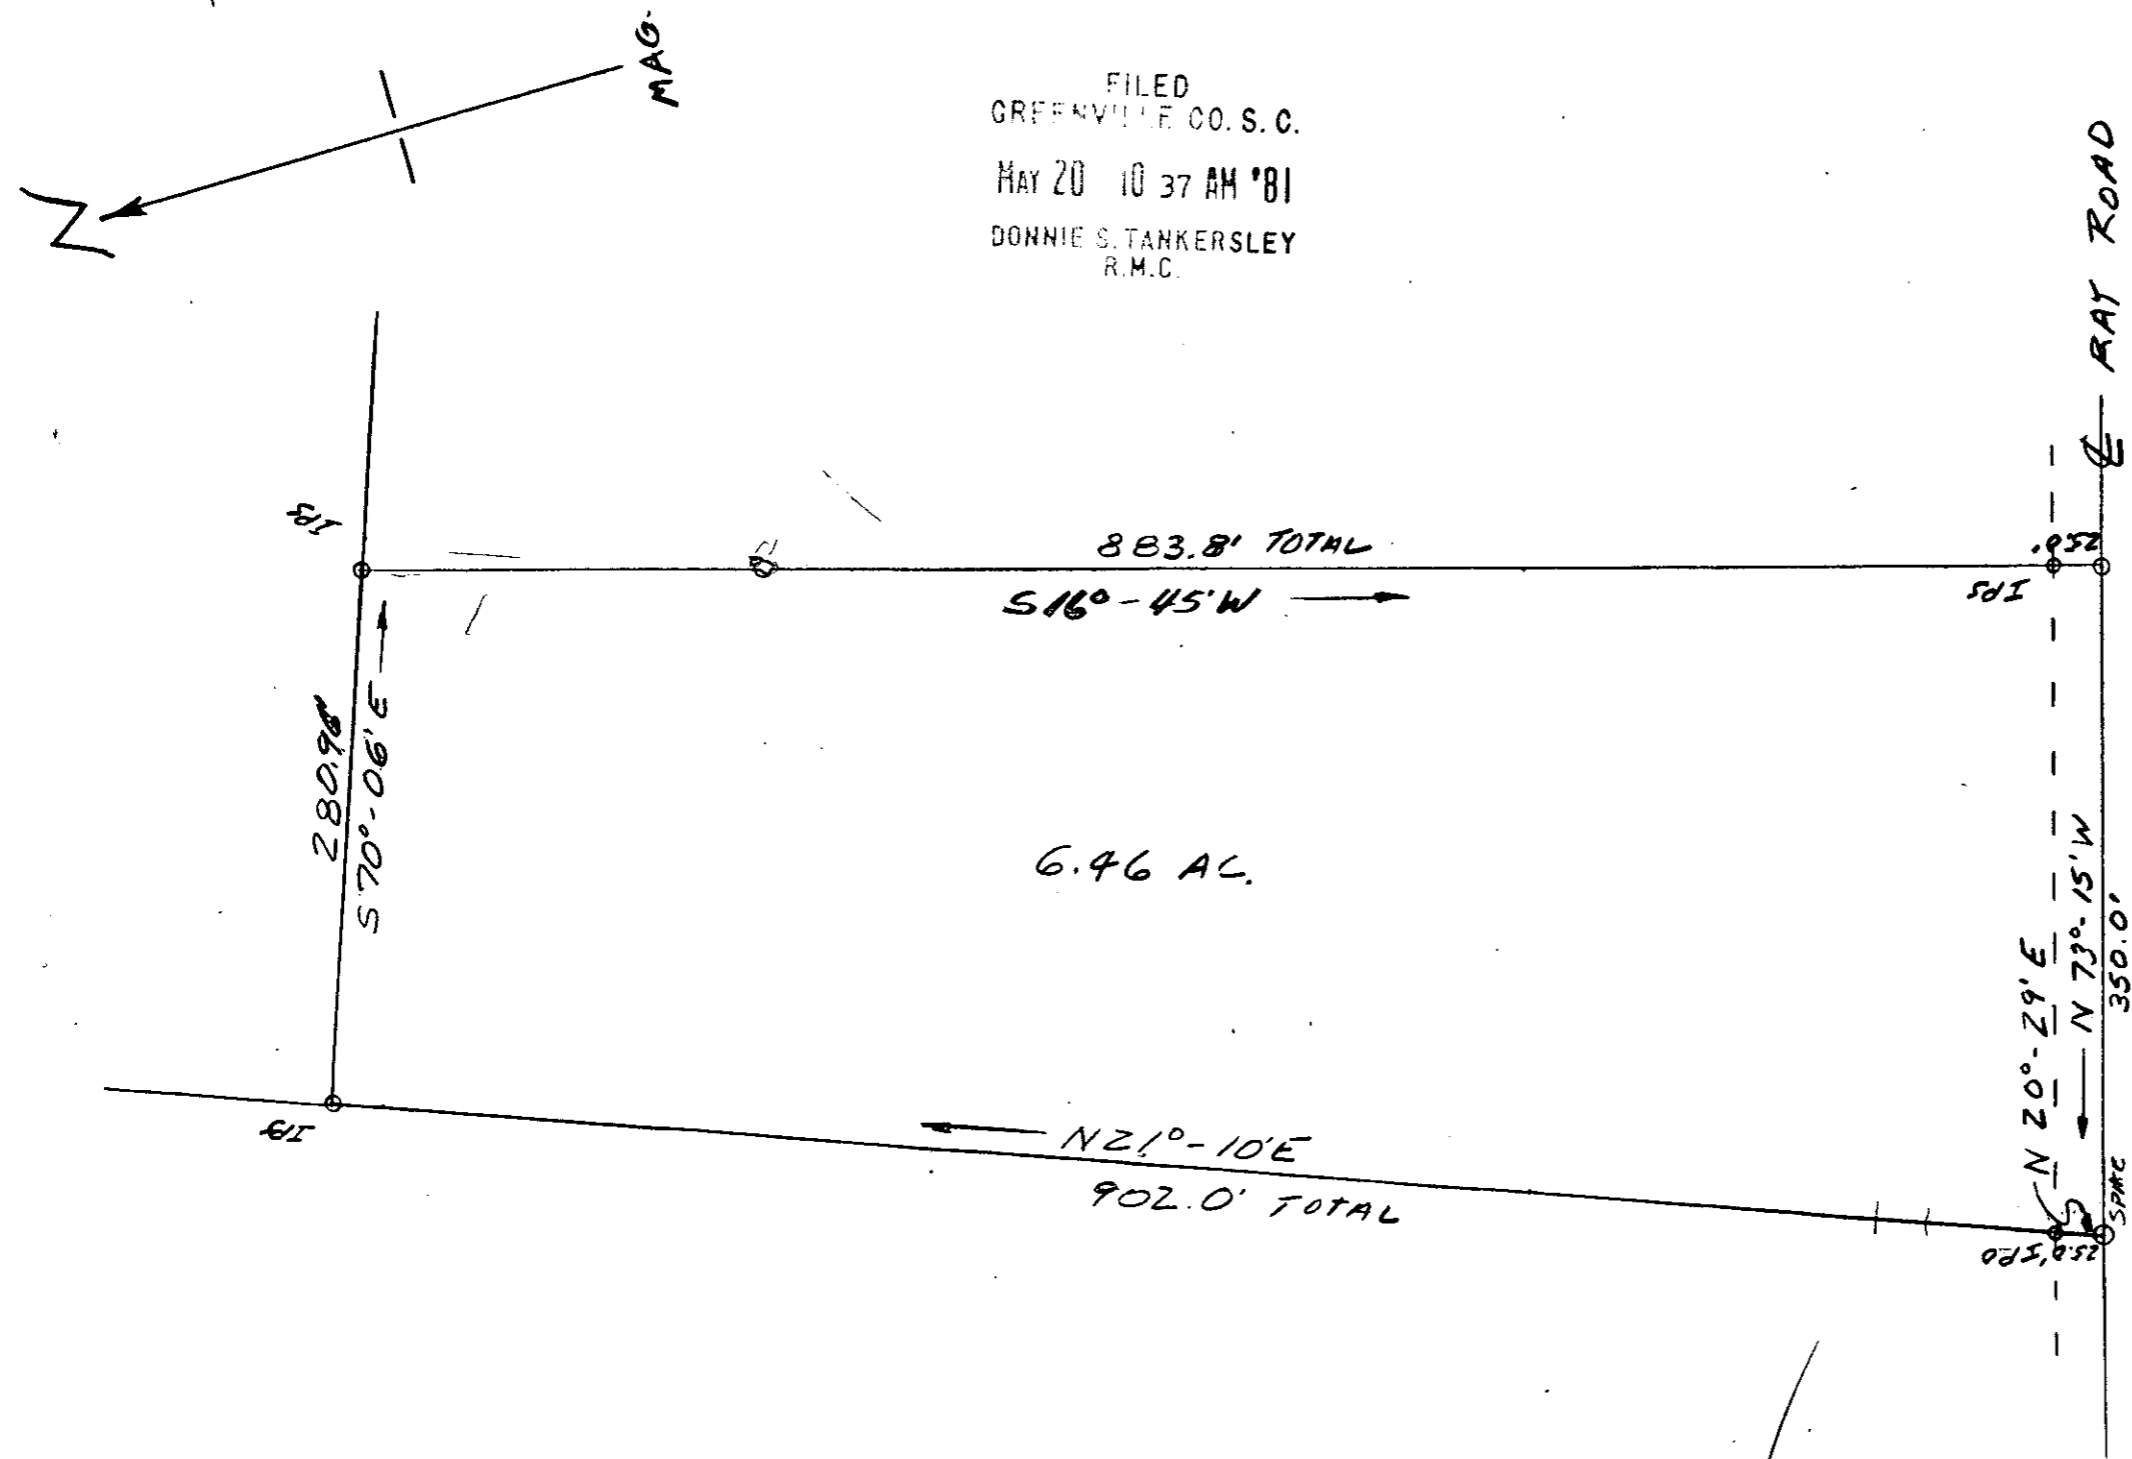

NOTES:

FILED  
GREENVILLE CO. S. C.  
MAY 20 10 37 AM '81  
DONNIE S. TANKERSLEY  
R.M.C.

6.46 AL.

APPROXIMATELY 2500' TO AUGUSTA ROAD - U.S. HWY. 25

SURVEYED FOR  
CAMEL OF CHRIST ON RAY ROAD  
NEAR GREENVILLE S. C.  
SCALE 1"=100' 25 JULY 1980

MAY 20 1981

32383

8-0-11

REV	DATE	BY	DESCRIPTION	APP

5.00 0 1344.1801